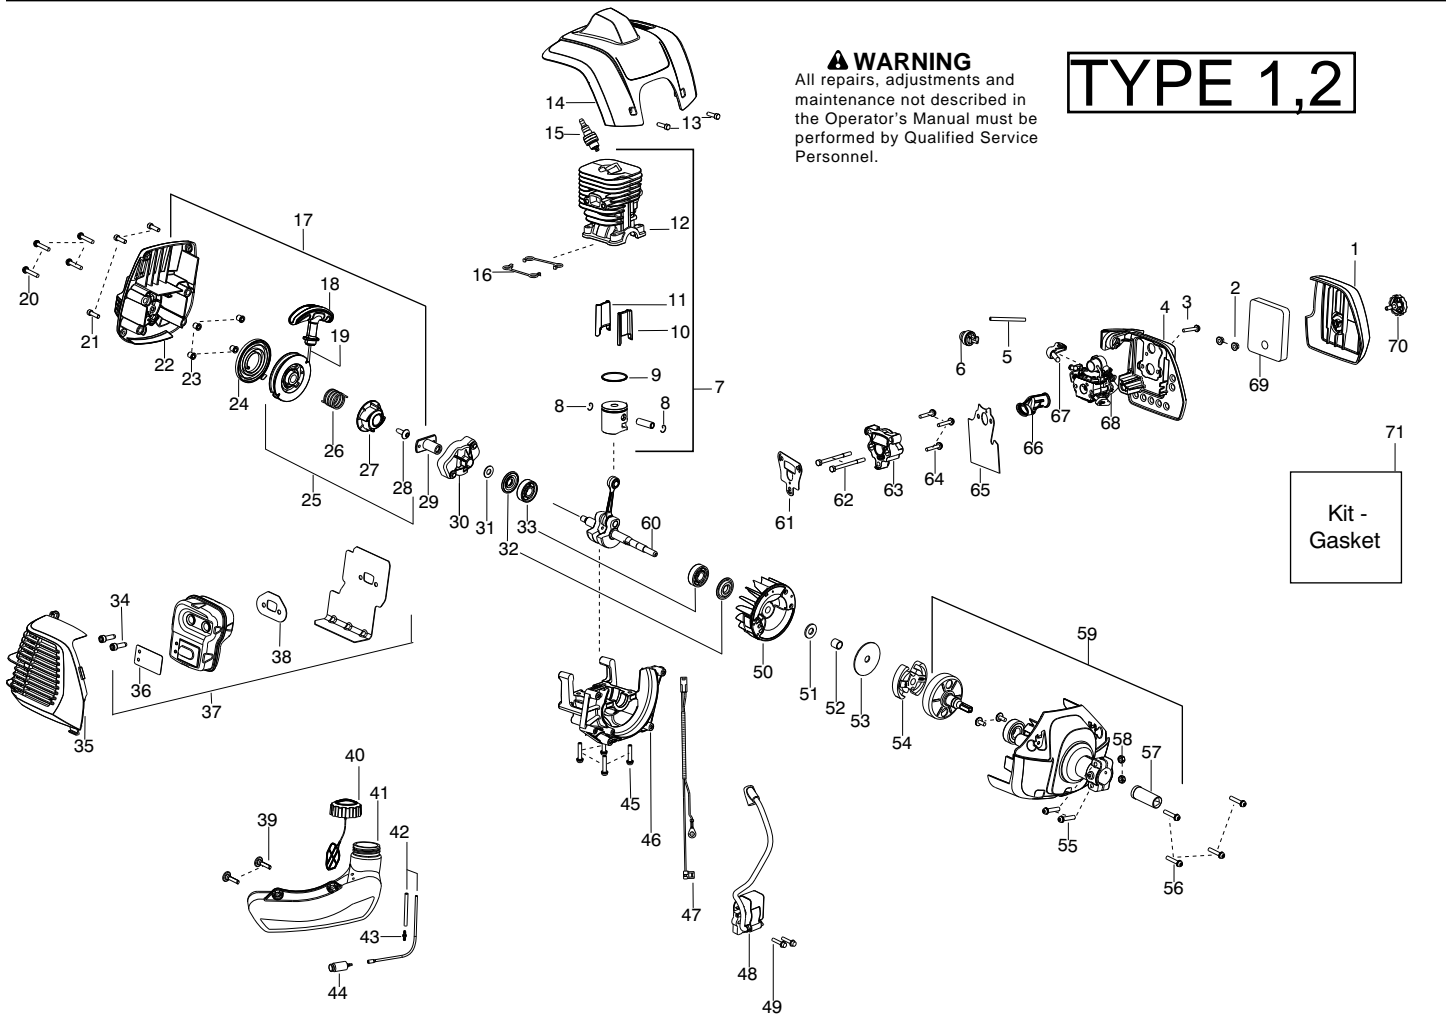

Parts List No. 545192144		 McGULLOCH® PARTS LIST	MODEL CABRIO 433L (EU)	
Date 7/20/11	Replaces 545192144 - 2/17/10		NOTE : Illustration may differ from actual model due to design changes.	Page: 3

Ref.	Part No.	Description	Ref.	Part No.	Description	Ref.	Part No.	Description
1.	545177001	Cover - Airbox	26.	545188301	Spring - Starter Hub	51.	530016463	Washer
2.	530016101	Nut - Carb. Screw	27.	545188001	Hub - Starter	52.	530057852	Spacer - Flywheel
3.	530016301	Screw 8-32	28.	545112801	Screw M6	53.	530094189	Washer - Clutch
4.	545176901	Base - Airbox	29.	545188201	Coupling - Starter	54.	545008038	Kit - Clutch Assy.
5.	-----	Fuel line-Carb. (ref. 42)	30.	545188701	Assy - Starter Cup	55.	530015774	Screw 10-24 x 1"
6.	530047721	Purge Bulb	31.	530015828	Washer - Flat	56.	530015897	Screw M5 x 25mm
7.	545008046	Kit - Piston/Cyl. (Incl. 8,9,10,11,12)	32.	545008044	Seal - Crankshaft (kit)	57.	545186401	Guide - Clutch Drum
8.	545194801	Retainer - Piston pin	33.	545013401	Bearing - Crankshaft	58.	530015768	Locknut 10-24
9.	545194601	Ring - Piston	34.	530058982	Bolt - Muffler	59.	545190801	Assy-Fan Hsg (Incl.55,57,58)
10.	545194901	Insert - Front Transfer Port	35.	545156301	Guard - Muffler	60.	545008047	Kit - Crankshaft
11.	545195001	Insert - Rear Transfer Port	36.	545008070	Kit - Spark Arrestor	61.	545008044	Gasket - Adapter / Cyl. (kit)
12.	545181801	Cylinder - Machined	37.	545180701	Assy - Muffler (Incl. 34,36,38)	62.	530016418	Bolt M5 x .80
13.	530016449	Screw M4 x1.75 x 16mm	38.	545008044	Gasket - Muffler (kit)	63.	575391501	Adaptor - Carburetor
14.	545156401	Cover - Top	39.	530016445	Screw - Tank Retainer	64.	530016441	Screw .20 x 32
15.	952030249	Spark Plug (RCJ- 6Y)	40.	545215901	Assy - Fuel Cap w/ret.	65.	545008044	Gasket - Carb./Adapter(kit)
16.	545008044	Seal - Cylinder(Kit)	41.	545182102	Assy - Tank (Incl. 40,42,43,44)	66.	545190501	Boot - Carb.
17.	545190701	Assy - Shroud Rear (Incl. 18,19,22,23,24,25)	42.	530069599	Kit - Fuel line	67.	574719701	Lever - Choke (red)
18.	545208401	Handle - Starter	43.	530023877	Fitting - Fuel Line	68.	545008042	Kit - Carburetor (Incl. 5,6)
19.	545029901	Kit - Rope	44.	530095646	Assy - Fuel Pickup	69.	545195901	Filter - Air
20.	530015897	Screw M4 x .8 x 25mm	45.	530015897	Screw - m5x25mm	70.	545188801	Assy - Airbox Knob
21.	530016449	Screw M4 x1.75 x 16mm	46.	545181901	Crankcase	71.	545008044	Kit - Gasket (Incl. 16,32,38,61,65)
22.	545190601	Housing - Starter w/eyelet	47.	545191601	Assy - Leadwire			
23.	545185301	Spacer	48.	545189701	Module - Ignition			
24.	545008013	Kit - Starter Spring	49.	530016357	Screw 8-32			
25.	545008049	Kit - Pulley(Incl 26,27,28)	50.	545120401	Assy - Flywheel			

✓ = New Part Number For This IPL

★ = Refer to the Service Reference Indicated for more information.(Located at the END of the IPL)