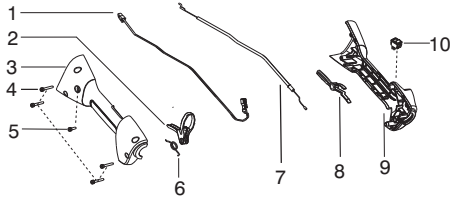

**TYPE 2,3**

**⚠ WARNING**  
All repairs, adjustments and maintenance not described in the Operator's Manual must be performed by Qualified Service Personnel.

Ref.	Part No.	Description	Ref.	Part No.	Description
1.	545191801	Assy - Switch Wire	32.	530056401	Wrench
2.	545008073	Kit - Trigger (Incl. 6)	33.	530015771	Screw
3.	545187601	Housing - Throttle (RH)	34.	575352701	Kit - Shield (Incl. 32,33,35,36)
4.	530016449	Screw M4	35.	530052286	Line Limiter
5.	530015805	Screw 10-14 x 1/2	36.	530015814	Screw - 10-14 x 3/4
6.	545190001	Spring - Trigger	37.	537419302	Housing
7.	545199301	Cable - Throttle	38.	537419901	Adapter
8.	545187802	Lockout - Throttle	39.	537338801	Spring
9.	545187501	Housing - Throttle (LH)	40.	530096328	Assy - Spool (.095 shaped line)
10.	545030601	Kit - Switch	41.	545003365	Kit - Cover and Eyelet
11.	530015820	Bolt 1/4-20 x 1 1/4	42.	537419601	Knob
12.	545216001	Assy - Handle Assist J-Bar (Incl. 11,16,17)	43.	537419211	Assy - TNG 7 (Incl. 37,38,39,40,41,42)
13.	545113301	Clamp - Upper Harness			
14.	545056601	Clamp - Lower Harness			
15. ✓	530015886	Screw - 10-14 x 1.095	<b>Not Shown</b>		
16.	530059185	Clamp - Assist Handle	115305910	Manual - Scan	
17.	530016152	Wingnut 1/4-20	115306026	Manual - Euro 1	
18.	574768101	Kit - Upper Drive Shaft (Incl. 19)	115306126	Manual - Euro 2	
19.	575291801	Kit - Knob/Screw	115306226	Manual - Euro 3	
20.	545132002	Flexshaft - lower	115438126	Manual - Euro 4	
21.	575478301	Kit - Lower Drive Shaft (Incl. 20,23,24,25,26)	115306426	Manual - Euro 5	
22.	530092085	Shoulder Strap	115306576	Manual - Turkish	
23.	530015775	Screw - 8-16 x .593	✓ 577923801	Decal-Shaft Warning (lower)	
24.	530016014	Screw - 12-24 x .960	✓ 578656001	Decal-Shaft Warning (upper)	
25.	575963401	Bracket - Shield SST	502035505	Guard - Transport	
26.	574809701	Assy - Gearbox			
27.	530095815	Dust cup			
28.	530055892	Assy. - Blade			
29.	530095816	Washer			
30.	530016240	Washer - Belleville			
31.	530015793	Nut - Flange (L.H.)			