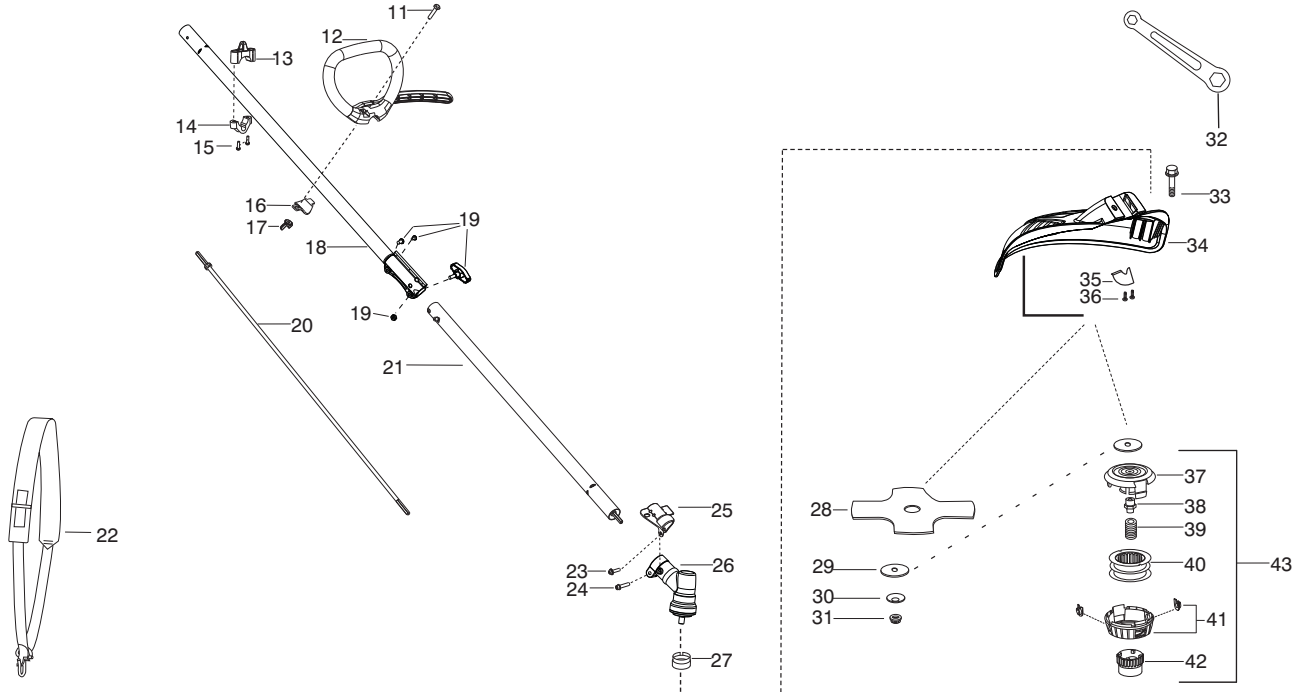

**TYPE 2,3**

**⚠ WARNING**  
All repairs, adjustments and maintenance not described in the Operator's Manual must be performed by Qualified Service Personnel.

Ref.	Part No.	Description	Ref.	Part No.	Description
1.	545191801	Assy - Switch Wire	32.	530056401	Wrench
2.	545008073	Kit - Trigger (Incl. 6)	33.	530015771	Screw
3.	545187601	Housing - Throttle (RH)	34.	575352701	Kit - Shield (Incl. 32,33,35,36)
4.	530016449	Screw M4	35.	530052286	Line Limiter
5.	530015805	Screw 10-14 x 1/2	36.	530015814	Screw - 10-14 x 3/4
6.	545190001	Spring - Trigger	37.	537419302	Housing
7.	545199301	Cable - Throttle	38.	537419901	Adapter
8.	545187802	Lockout - Throttle	39.	537338801	Spring
9.	545187501	Housing - Throttle (LH)	40.	530096328	Assy - Spool (.095 shaped line)
10.	545030601	Kit - Switch	41.	545003365	Kit - Cover and Eyelet
11.	530015820	Bolt 1/4-20 x 1 1/4	42.	537419601	Knob
12.	545216001	Assy - Handle Assist J-Bar (Incl. 11,16,17)	43.	537419211	Assy - TNG 7 (Incl. 37,38,39,40,41,42)
13.	545113301	Clamp - Upper Harness			
14.	545056601	Clamp - Lower Harness			
15. ✓	530015886	Screw - 10-14 x 1.095	<b>Not Shown</b>		
16.	530059185	Clamp - Assist Handle	115305910	Manual - Scan	
17.	530016152	Wingnut 1/4-20	115306026	Manual - Euro 1	
18.	574768101	Kit - Upper Drive Shaft (Incl. 19)	115306126	Manual - Euro 2	
19.	575291801	Kit - Knob/Screw	115306226	Manual - Euro 3	
20.	545132002	Flexshaft - lower	115438126	Manual - Euro 4	
21.	575478301	Kit - Lower Drive Shaft (Incl. 20,23,24,25,26)	115306426	Manual - Euro 5	
22.	530092085	Shoulder Strap	115306576	Manual - Turkish	
23.	530015775	Screw - 8-16 x .593	✓ 577923801	Decal-Shaft Warning (lower)	
24.	530016014	Screw - 12-24 x .960	✓ 578656001	Decal-Shaft Warning (upper)	
25.	575963401	Bracket - Shield SST	502035505	Guard - Transport	
26.	574809701	Assy - Gearbox			
27.	530095815	Dust cup			
28.	530055892	Assy. - Blade			
29.	530095816	Washer			
30.	530016240	Washer - Belleville			
31.	530015793	Nut - Flange (L.H.)			