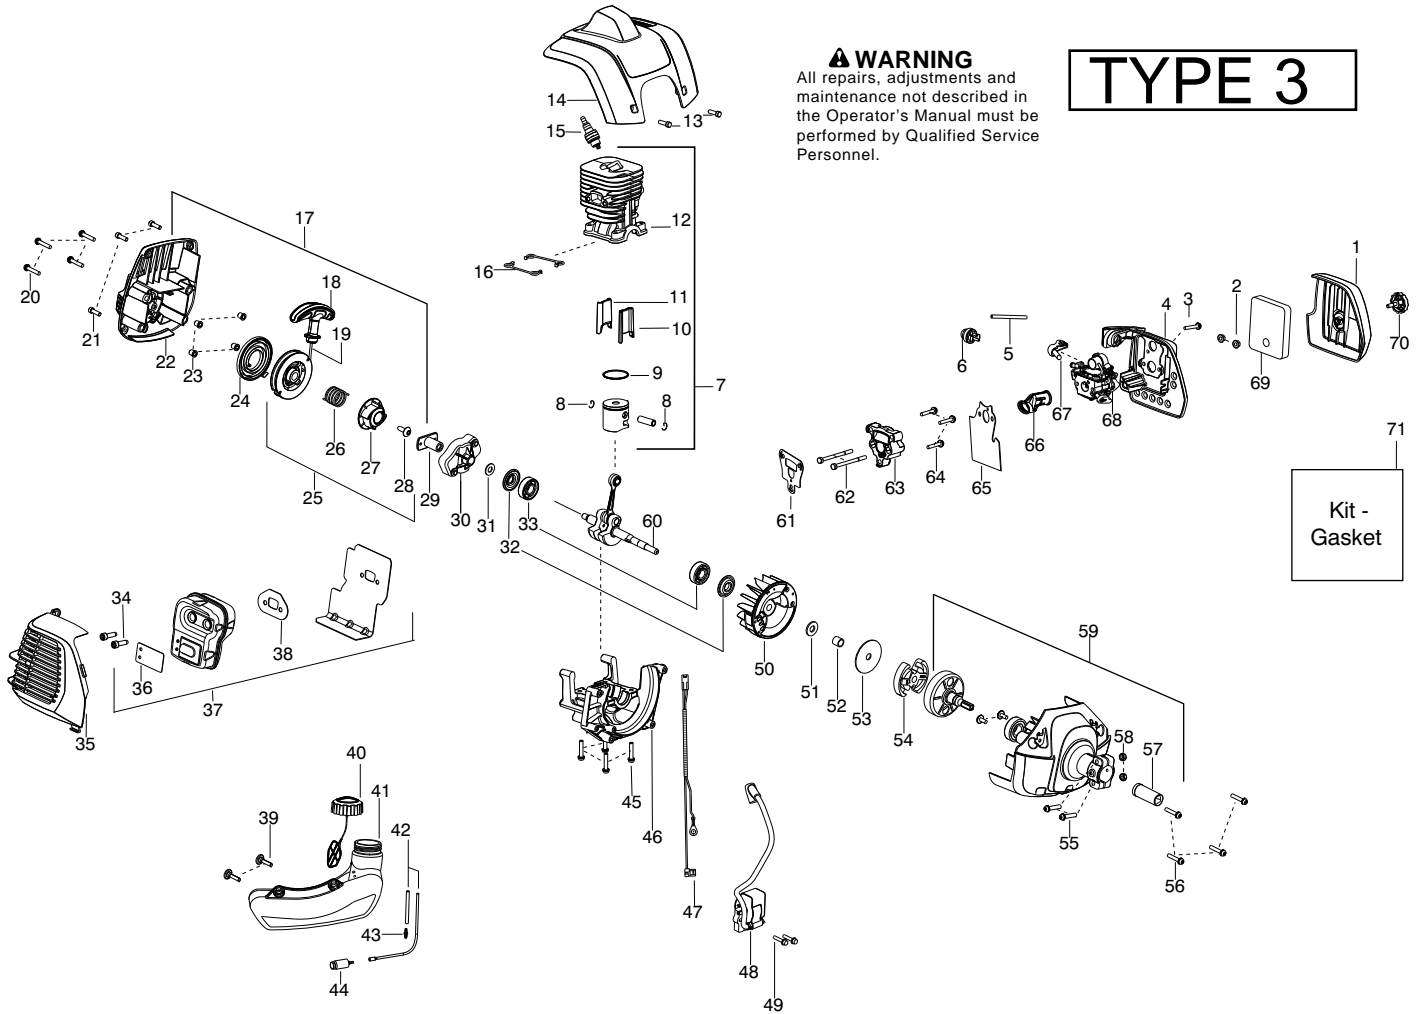

Parts List No. 545192144		 McGULLOUGH® PARTS LIST	MODEL CABRIO 433L (EU)	
Date 7/20/11	Replaces 545192144 - 2/17/10		NOTE : Illustration may differ from actual model due to design changes.	Page: 4

Ref.	Part No.	Description	Ref.	Part No.	Description	Ref.	Part No.	Description
1.	545177001	Cover - Airbox	26.	545188301	Spring - Starter Hub	51.	530016463	Washer
2.	530016101	Nut - Carb. Screw	27.	545188001	Hub - Starter	52.	530057852	Spacer - Flywheel
3.	530016301	Screw 8-32	28.	545112801	Washer - Clutch	53.	530094189	Washer - Clutch
4.	545176901	Base - Airbox	29.	545188201	Coupling - Starter	54.	545008038	Kit - Clutch Assy.
5.	-----	Fuel line-Carb. (ref. 42)	30.	545188701	Assy - Starter Cup	55.	530015774	Screw 10-24 x 1"
6.	530047721	Purge Bulb	31.	530015828	Washer - Flat	56.	530015897	Screw M5 x 25mm
7.	576018201	Kit - Piston/Chrome Cyl. (Incl. 8,9,10,11,12)	32.	545008044	Seal - Crankshaft (kit)	57.	545186401	Guide - Clutch Drum
8.	545194801	Retainer - Piston pin	33.	545013401	Bearing - Crankshaft	58.	530015768	Locknut 10-24
9.	545194601	Ring - Piston	34.	530058982	Bolt - Muffler	59.	545190801	Assy-Fan Hsg (Incl.55,57,58)
10.	575391901	Insert - Front Transfer Port	35.	545156301	Guard - Muffler	60.	545008047	Kit - Crankshaft
11.	575391801	Insert - Rear Transfer Port	36.	545008070	Kit - Spark Arrestor	61.	545008044	Gasket - Adapter / Cyl. (kit)
12.	576014501	Cylinder - Chrome	37.	545180701	Assy - Muffler (Incl. 34,36,38)	62.	530016418	Bolt M5 x .80
13.	530016449	Screw M4 x1.75 x 16mm	38.	545008044	Gasket - Muffler (kit)	63.	575391501	Adaptor - Carburetor
14.	545156401	Cover - Top	39.	530016445	Screw - Tank Retainer	64.	530016441	Screw .20 x 3/2
15.	952030249	Spark Plug (RCJ- 6Y)	40.	545215901	Assy - Fuel Cap w/ret.	65.	545008044	Gasket - Carb./Adapter(kit)
16.	545008044	Seal - Cylinder(Kit)	41.	✓ 576797301	Assy - Tank (Incl. 40,42,43,44)	66.	545190501	Boot - Carb.
17.	545190701	Assy - Shroud Rear (Incl. 18,19,22,23,24,25)	42.	530069599	Kit - Fuel line	67.	574719701	Lever - Choke (red)
18.	545208401	Handle - Starter	43.	530023877	Fitting - Fuel Line	68.	545008042	Kit - Carburetor (Incl. 5,6)
19.	545029901	Kit - Rope	44.	530095646	Assy - Fuel Pickup	69.	545195901	Filter - Air
20.	530015897	Screw M4 x .8 x 25mm	45.	530015897	Screw - m5x25mm	70.	545188801	Assy - Airbox Knob
21.	530016449	Screw M4 x1.75 x 16mm	46.	545181901	Crankcase	71.	545008044	Kit - Gasket (Incl. 16,32,38,61,65)
22.	545190601	Housing - Starter w/eyelet	47.	545191601	Assy - Leadwire			
23.	545185301	Spacer	48.	545189701	Module - Ignition			
24.	545008013	Kit - Starter Spring	49.	530016357	Screw 8-32			
25.	545008049	Kit - Pulley(Incl 26,27,28)	50.	545120401	Assy - Flywheel			

✓ = New Part Number For This IPL

★ = Refer to the Service Reference Indicated for more information.(Located at the END of the IPL)