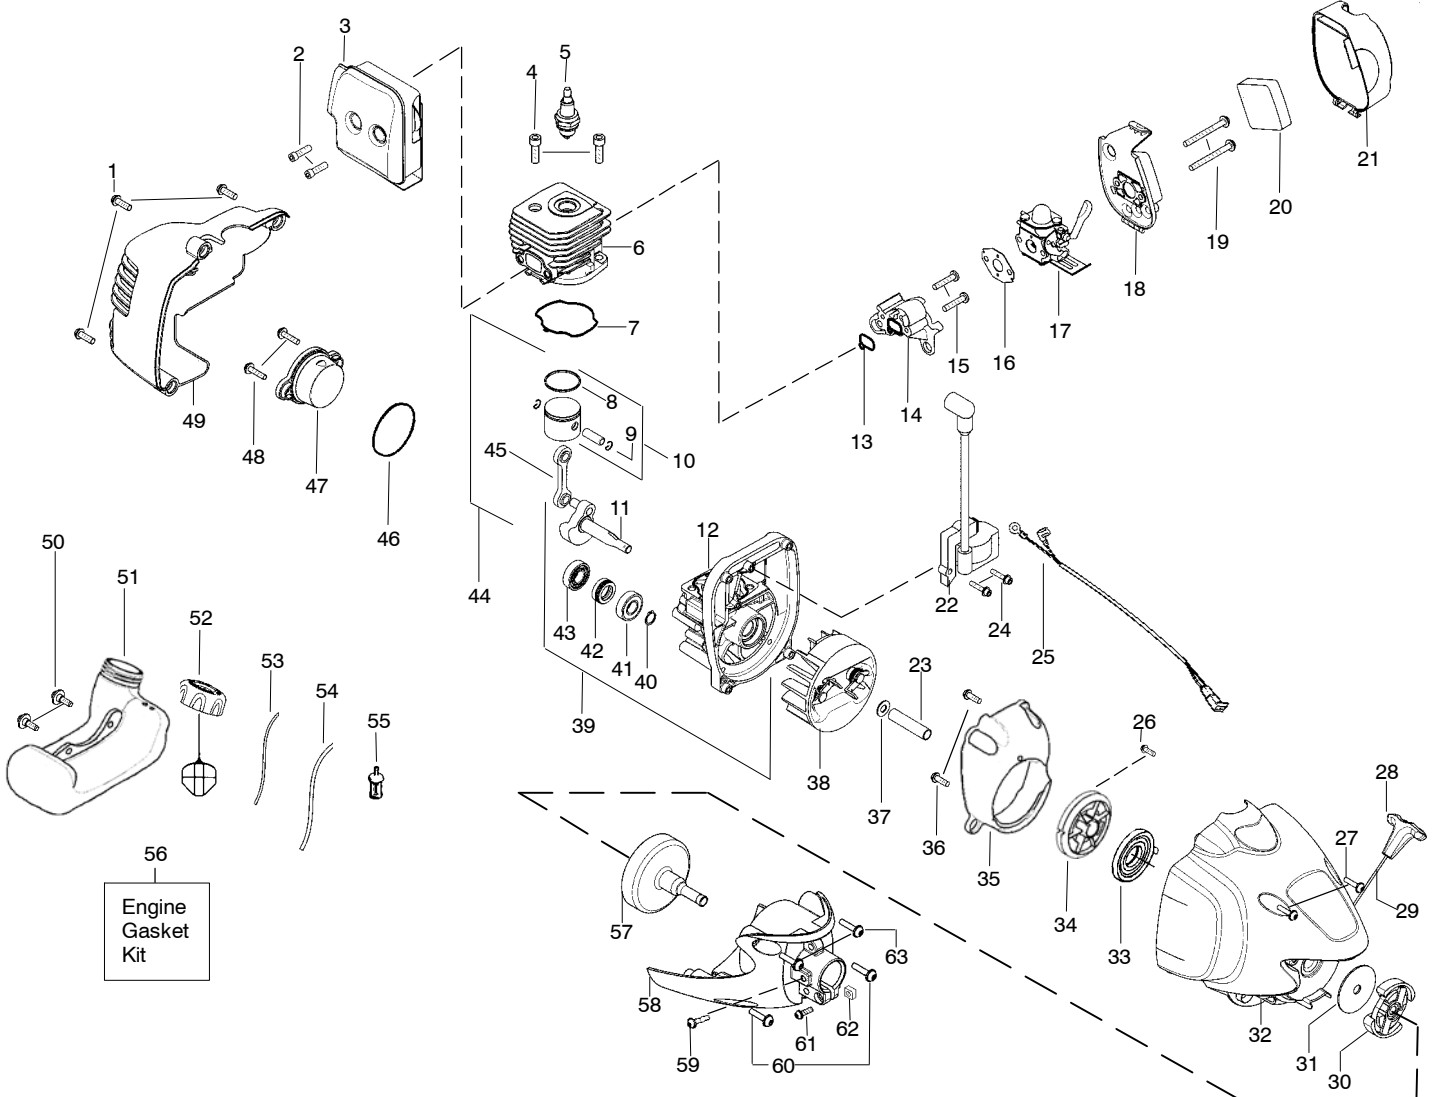

Ref.	Part No.	Description	Ref.	Part No.	Description	Ref.	Part No.	Description
1.	530015880	Screw	21.	530057569	Cover-Air Box	44.	530071785	Kit-piston/rod (Incl. 10,45)
2.	530058982	Bolt-Muffler	22.	530035505	Ignition Module	45.	530069945	Kit-Conn. Rod
3.	530059825	Assy-Muffler (Incl. 2)	23.	530059758	Screw-Flywheel	46.	530071750	O-Ring-C'case (kit)
4.	530015953	Spark Plug (RCJ 6Y)	24.	530016357	Screw	47.	530057954	Assy-Plug (incl.46)
5.	952030249	Spark Plug (RCJ 6Y)	25.	545015601	Assy-Switch wire	48.	530016386	Screw
6.	530012541	Cylinder	26.	530016391	Screw	49.	530057539	Shroud-Rear
7.	530071750	Seal-Cylinder (kit)	27.	530015810	Screw	50.	530016445	Retainer-Tank
8.	530055120	Piston Ring	28.	530054834	Handle-Starter	51.	530057974	Assy-Fuel Tank (incl. filter, lines & fuel cap)
9.	530015162	Retainer-Piston Pin	29.	530071798	Kit - Rope	52.	530057973	Assy-Fuel Cap
10.	530071833	Kit - Piston (Incl. 8, 9)	30.	530055122	Assy-Clutch	53.	530069247	Kit-Fuel Line (Small)
11.	530012579	Assy-Crankshaft	31.	530094189	Washer-Clutch	54.	530069216	Kit-Fuel Line (Large)
12.	530012582	Assy-Crankcase (Incl. 41,42,43)	32.	545016004	Assy.-Fan Hsg	55.	530095646	Assy-Fuel Pickup
13.	530071750	Seal-Cyl/Carb.(kit)	33.	545213601	Spring-Starter	56.	530071750	Kit-Engine Gasket (Incl. 7,13,16,46)
14.	530057547	Adapter-Carb.	34.	530071797	Kit-Starter Pulley (Incl. 26)	57.	530150247	Assy-Drum/Adaptor
15.	530016309	Screw	35.	530057548	Baffle	58.	545077301	Assy-Clutch Cover (Incl. 61,62)
16.	530071750	Gasket-Carb. (kit)	36.	530015880	Screw	59.	530016319	Screw-Align
17.	-----	Kit-Carb.	37.	530016463	Washer-Clutch Flat	60.	530015772	Screw
	530071822	Zama (C1U-W24)	38.	530039243	Assy-Flywheel	61.	530016381	Screw 12-24
	545081807	Walbro (WT-670)	39.	545102101	Assy-C'case & C'shaft (Incl. 11,12,40)	62.	530016382	Nut 12-24
(Note: Repair kits are not available for this carburetor)			40.	530015941	Retain. Ring-C'shaft	63.	530015814	Screw
18.	530059246	Air Box	41.	530055728	Outer Bearing			
19.	530016429	Screw	42.	530019264	Seal-C'shaft			
20.	530036575	Foam-Air Filter	43.	530032125	Inner Bearing			

✓ = NEW PART NUMBER FOR THIS IPL

* = REFER TO THE SERVICE REFERENCE INDICATED FOR MORE INFORMATION. (LOCATED AT END OF IPL)