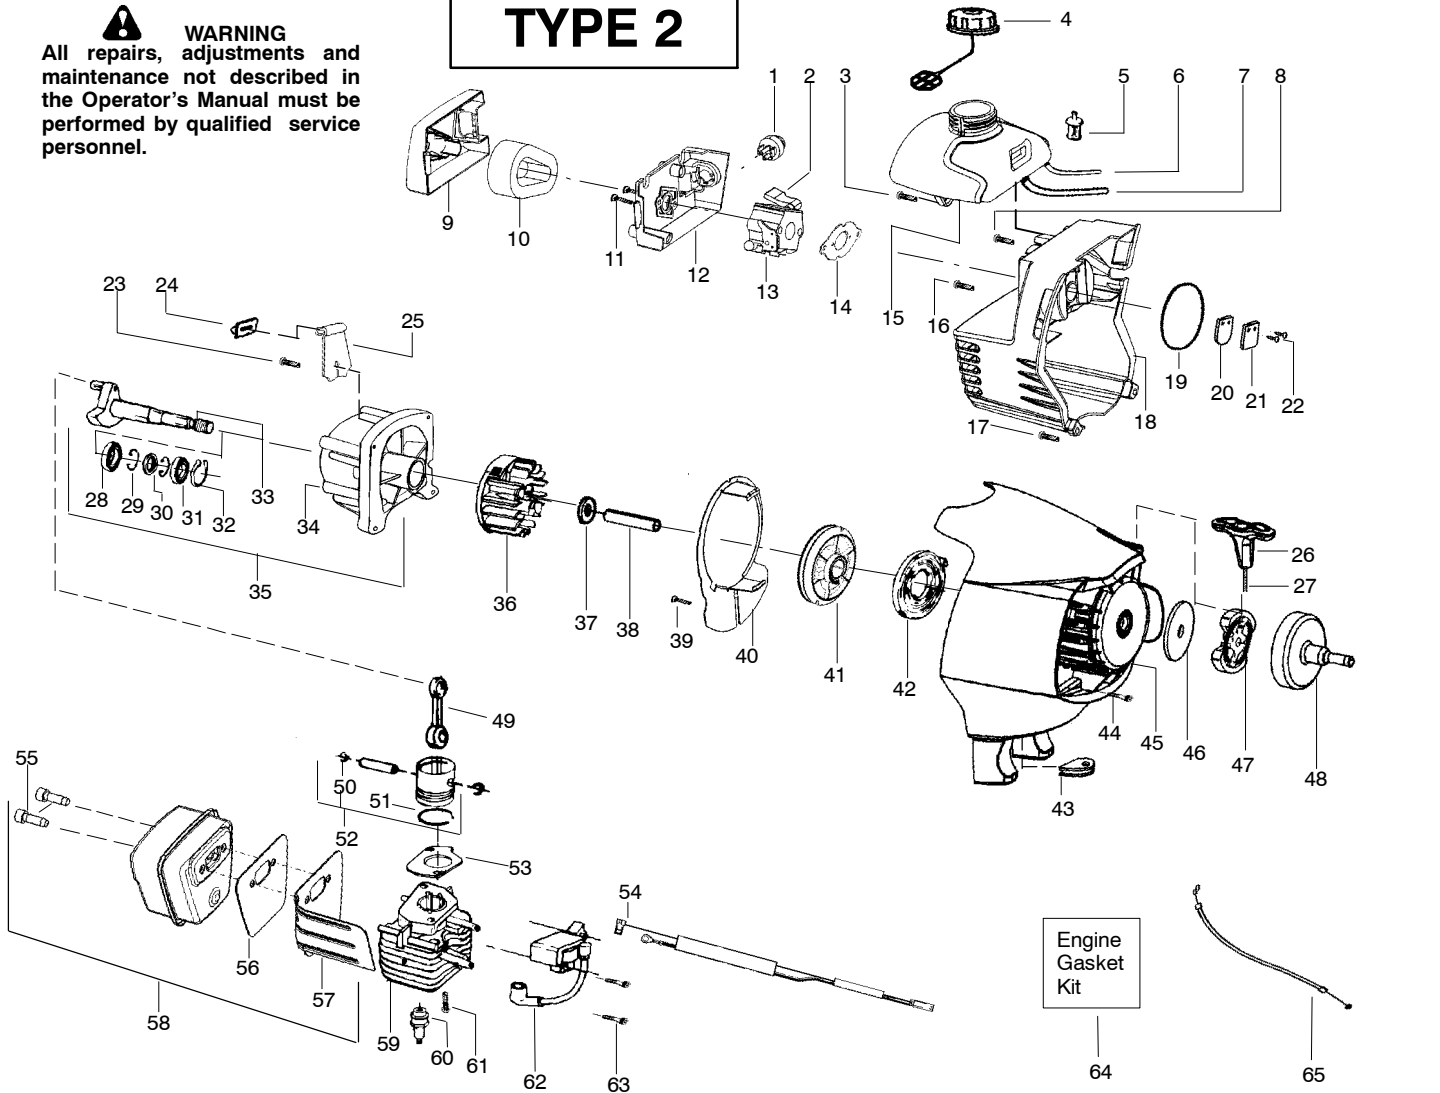

TYPE 2

WARNING
All repairs, adjustments and maintenance not described in the Operator's Manual must be performed by qualified service personnel.

Ref.	Part No.	Description	Ref.	Part No.	Description	Ref.	Part No.	Description
1.	530047721	Bulb-Purge	24.	530055492	Isolator-Tank	47.	530055122	Assy-Clutch
2.	530071717	Kit-Choke Lever	25.	530054941	Ret.-Tank	48.	530150247	Assy-Clutch Drum
3.	530015843	Screw-tank	26.	530054834	Handle-Starter	49.	530010960	Assy-Conn. Rod
4.	530049386	Cap-Fuel w/ret.	27.	545050409	Kit-Rope	50.	530015162	Ret.-Piston pin
5.	530095646	Assy-Fuel pickup	28.	545081601	Bearing-Inner	51.	530012594	Ring-Piston
6.	530069247	Kit-Carb/Purge fuel line	29.	530015787	Retainer	52.	530071998	Kit-Piston (Incl. 50,51)
7.	530069216	Kit-Tank/Purge fuel line	30.	530019158	Seal	53.	545030102	Gasket-Cylinder(kit)
8.	530015775	Screw	31.	530032102	Bearing-Outer	54.	530058846	Assy-Leadwire
9.	545000501	Cover-Air box	32.	530015789	Ret.-Crankshaft	55.	530016387	Bolt-Muffler
10.	545082301	Filter-Air	33.	530028807	Assy-Crankshaft	56.	545030102	Gasket-Muffler (kit)
11.	530015849	Screw-Carb.	34.	545081901	Assy-Crankcase (Incl. 28,29,30,31)	57.	545033201	Shield
12.	545000601	Box-Air	35.	545006037	Assy-C'case/C'shaft (Incl. 32,33,34)	58.	545081871	Kit-Muffler (Incl. 55,56,57)
13.	545006017	Assy-Carb(C1U-W32)	36.	530055524	Assy-Flywheel	59.	530012586	Cylinder
(Note: Repair kits are not available for this carburetor)			37.	530016463	Washer	60.	952030249	Plug-Spark(RCJ-6Y)
14.	545030102	Gasket-Carb.(kit)	38.	530055620	Spacer	61.	530001624	Bolt-Cyl. 1/4-20"
15.	545075301	Assy-Fuel Tank	39.	530015775	Screw-Baffle	62.	530039234	Module-Ignition
16.	530015771	Screw-Crankcase	40.	545115201	Plate-Baffle	63.	530016357	Screw-Module
17.	530015952	Screw-Shroud	41.	545050408	Kit-Pulley	64.	545030102	Kit-Gasket (Incl. 14,19, 53)
18.	545000701	Shroud w/heat shield	42.	545054901	Spring-Starter	65.	545026801	Assy-Throttle cable
19.	545030102	O-ring-Shroud (kit)	43.	530019182	Grommet			
20.	530027593	Valve-Reed	44.	530016386	Screw-F/hsg.			
21.	530029781	Stop-Reed	45.	530055248	Assy.-Fan Housing			
22.	530016064	Screw-Reed stop	46.	530094189	Washer-Clutch			
23.	530015875	Screw-Retainer						

✓ = NEW PART NUMBER FOR THIS IPL   * = REFER TO THE SERVICE REFERENCE INDICATED FOR MORE INFORMATION. (LOCATED AT END OF IPL)