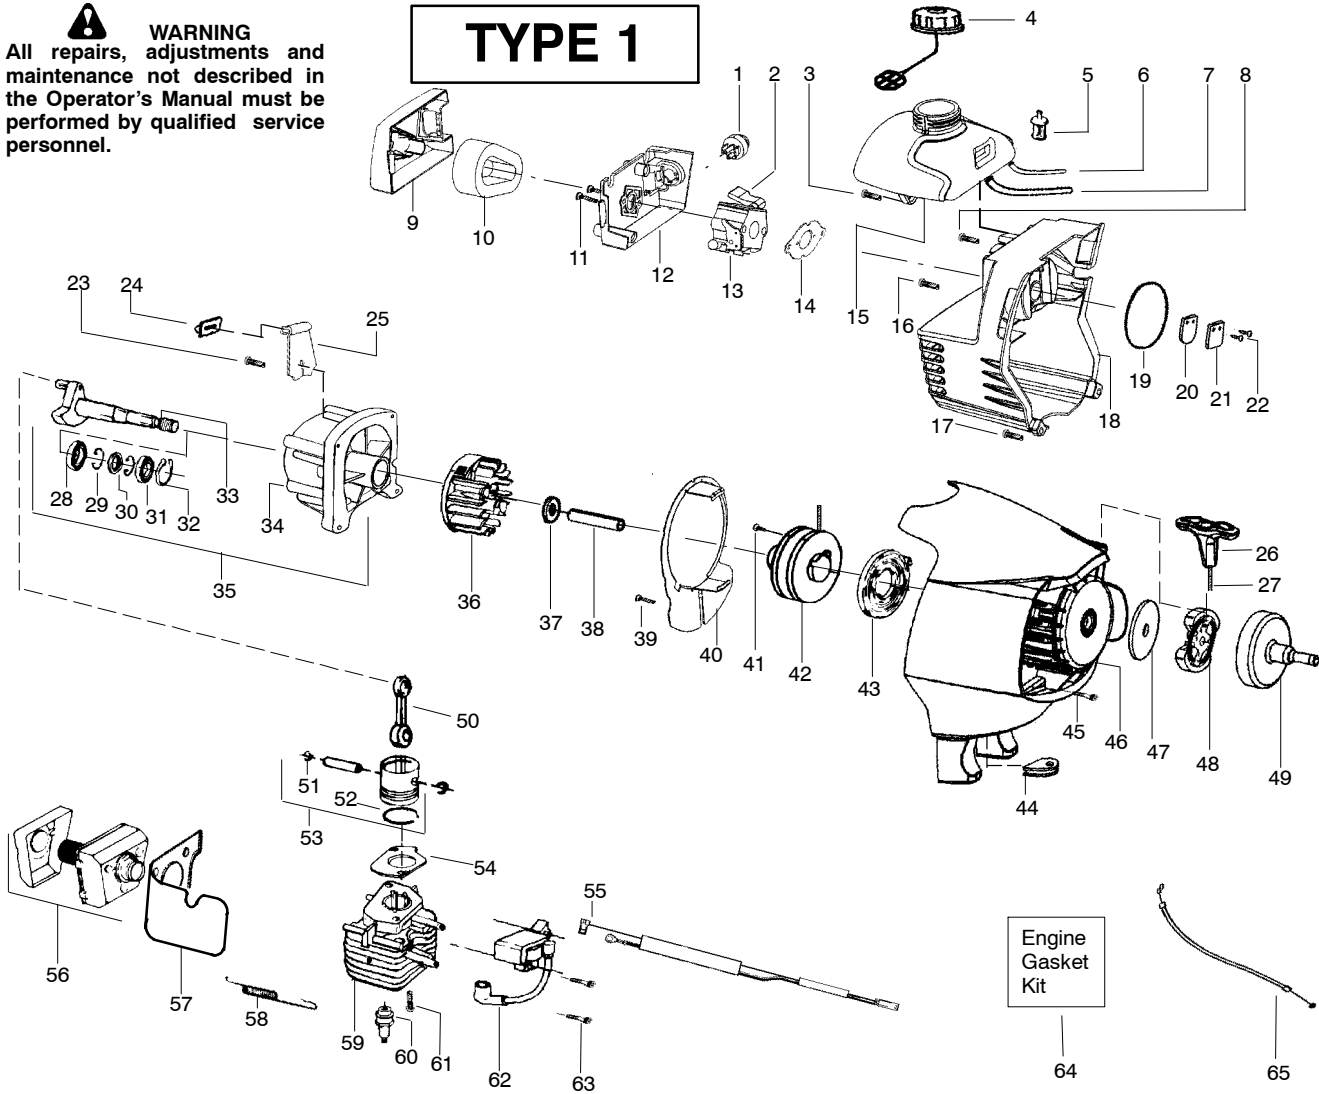

WARNING
All repairs, adjustments and maintenance not described in the Operator's Manual must be performed by qualified service personnel.

TYPE 1

Ref.	Part No.	Description	Ref.	Part No.	Description	Ref.	Part No.	Description
1.	530047721	Bulb-Purge	24.	530055492	Isolator-Tank	48.	530055122	Assy-Clutch
2.	530071717	Kit-Choke Lever	25.	530054941	Ret.-Tank	49.	530150247	Assy-Clutch Drum
3.	530015843	Screw-tank	26.	530054834	Handle-Starter	50.	530010960	Assy-Conn. Rod
4.	530049386	Cap-Fuel w/ret.	27.	530071325	Kit-Rope	51.	530015162	Ret.-Piston pin
5.	530095646	Assy-Fuel pickup	28.	530032103	Bearing-Inner	52.	530012594	Ring-Piston
6.	530069247	Kit-Carb/Purge fuel line	29.	530015787	Retainer	53.	530071998	Kit-Piston (Incl. 51,52)
7.	530069216	Kit-Tank/Purge fuel line	30.	530019158	Seal	54.	530071401	Gasket-Cylinder(kit)
8.	530015775	Screw	31.	530032102	Bearing-Outer	55.	530058846	Assy-Leadwire
9.	530054935	Cover-Air box	32.	530015789	Ret.-Crankshaft	56.	530069310	Kit-Muffler
10.	530054946	Filter-Air	33.	530028807	Assy-Crankshaft	57.	530058957	Shield
11.	530015849	Screw-Carb.	34.	530012514	Assy-Crankcase (Incl. 28,29,30,31)	58.	530036409	Spring-Muffler
12.	530054934	Box-Air	35.	530071685	Assy-C'case/C'shaft (Incl. 32,33,34)	59.	530012488	Cylinder
13.	530071637	Assy-Carb(WT628)	36.	530055524	Assy-Flywheel	60.	952030249	Plug-Spark(RCJ-6Y)
(Note: Repair kits are not available for this carburetor)			37.	530016030	Washer	61.	530001624	Bolt-Cyl. 1/4-20"
14.	530071401	Gasket-Carb.(kit)	38.	530055620	Spacer	62.	530035505	Module-Ignition
15.	545075305	Assy-Fuel Tank	39.	530015775	Screw-Baffle	63.	530016357	Screw-Module
16.	530015771	Screw-Crankcase	40.	530054939	Plate-Baffle	64.	530071401	Kit-Gasket (Incl. 14,19, 54)
17.	530015952	Screw-Shroud	41.	530016391	Screw-Rope	65.	545026801	Assy-Throttle cable
18.	530058797	Shroud w/heat shield	42.	530071399	Kit-Pulley(incl.41)			
19.	530071401	O-ring-Shroud (kit)	43.	530042086	Spring-Starter			
20.	530027593	Valve-Reed	44.	530019182	Grommet			
21.	530054596	Stop-Reed	45.	530015810	Screw-F/hsg.			
22.	530016064	Screw-Reed stop	46.	530055248	Assy.-Fan Housing			
23.	530015875	Screw-Retainer	47.	530094189	Washer-Clutch			