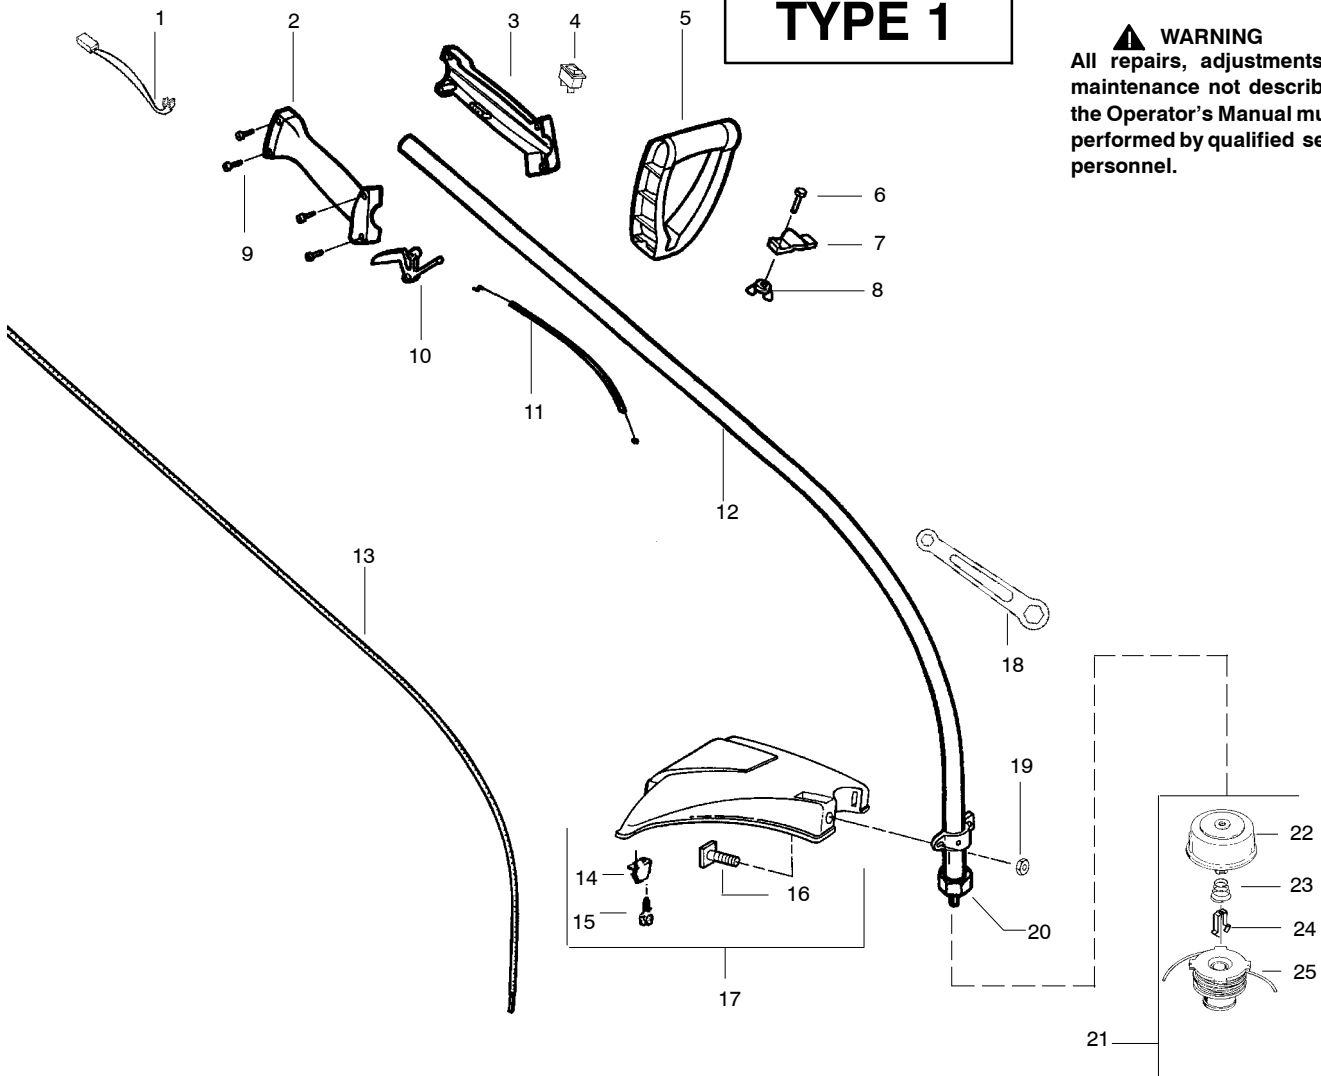

TYPE 1

▲ WARNING
All repairs, adjustments and maintenance not described in the Operator's Manual must be performed by qualified service personnel.

Ref.	Part No.	Description	Ref.	Part No.	Description
1.	530054183	Ass'y. - Wire	17.	530071683	Kit - Shield Ass'y. (Incl. 14, 15, 16, 18 & 19)
2.	530069888	Kit - Throttle Hsg. (Right)	18.	530056401	Wrench
3.	530095382	Throttle Hsg. (Left)	19.	530015197	Nut
4.	530069572	Kit - Switch	20.	530095563	Dust cup
5.	530038708	Assist Handle	21.	530095846	Cutting Head (Incl. 22 - 25)
6.	530015820	Bolt	22.	530095776	Hub Ass'y.
7.	530094742	Clamp - Handle	23.	530053241	Spring - Compression
8.	530016152	Wingnut	24.	530401957	Clip - Retainer
9.	530016273	Screw - Throttle Hsg.	25.	530095845	Spool w/Line
10.	530038682	Trigger			
11.	530036744	Assy - Throttle Cable			
12.	---	Kit - Drive Shaft Hsg. Ass'y			
	530071313	(45" Silver)			
	530096232	(51" Silver)			
13.	---	Drive Shaft - Flex			
	530095242	(45")			
	530095803	(51")			
14.	530052286	Line Limiter			
15.	530015886	Screw - Line Limiter			
16.	530015820	Bolt			
					Operator Manual
					Aust.
					Scan
					Euro
					Decal - Shaft Warning
					Decal - Shaft Warning (Aust.)