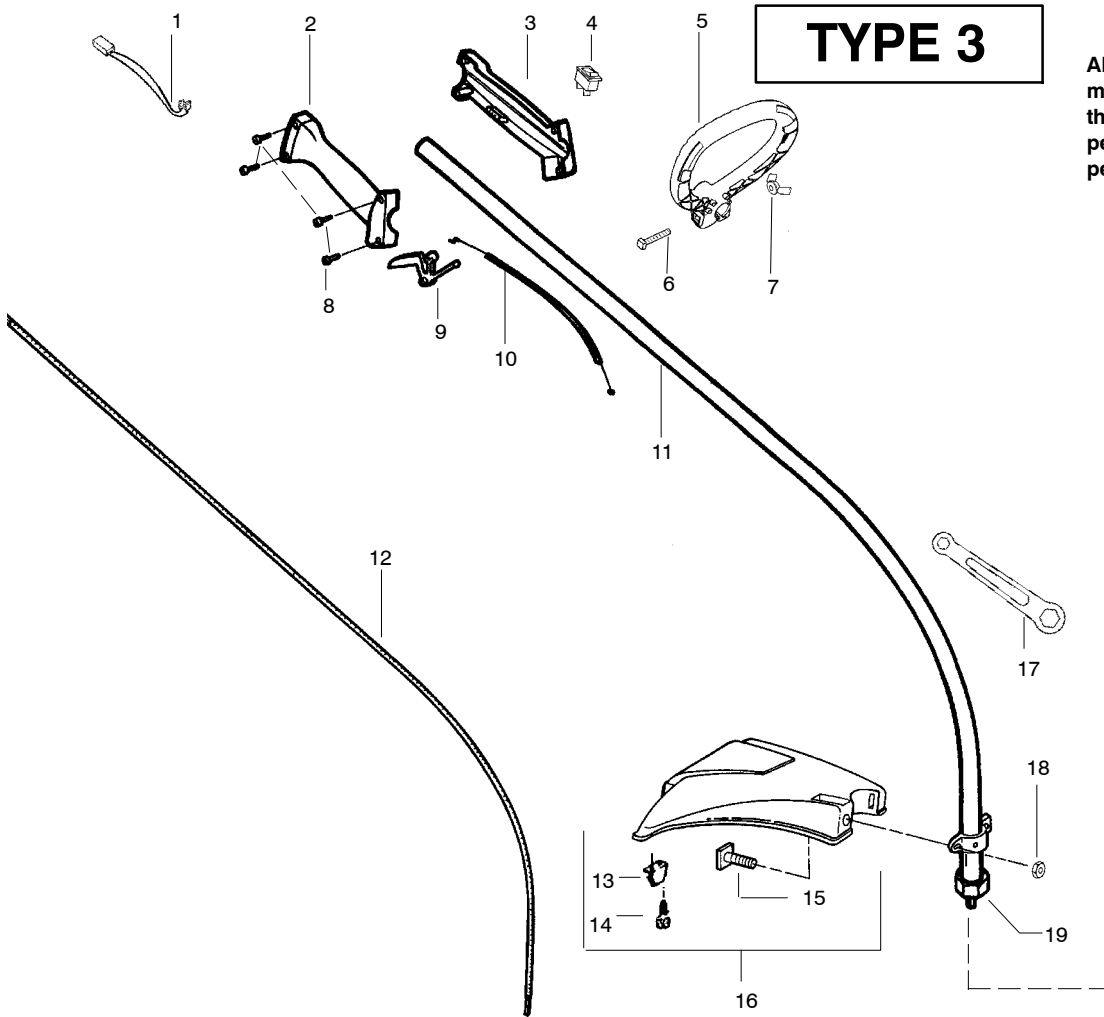

TYPE 3

▲ WARNING
All repairs, adjustments and maintenance not described in the Operator's Manual must be performed by qualified service personnel.