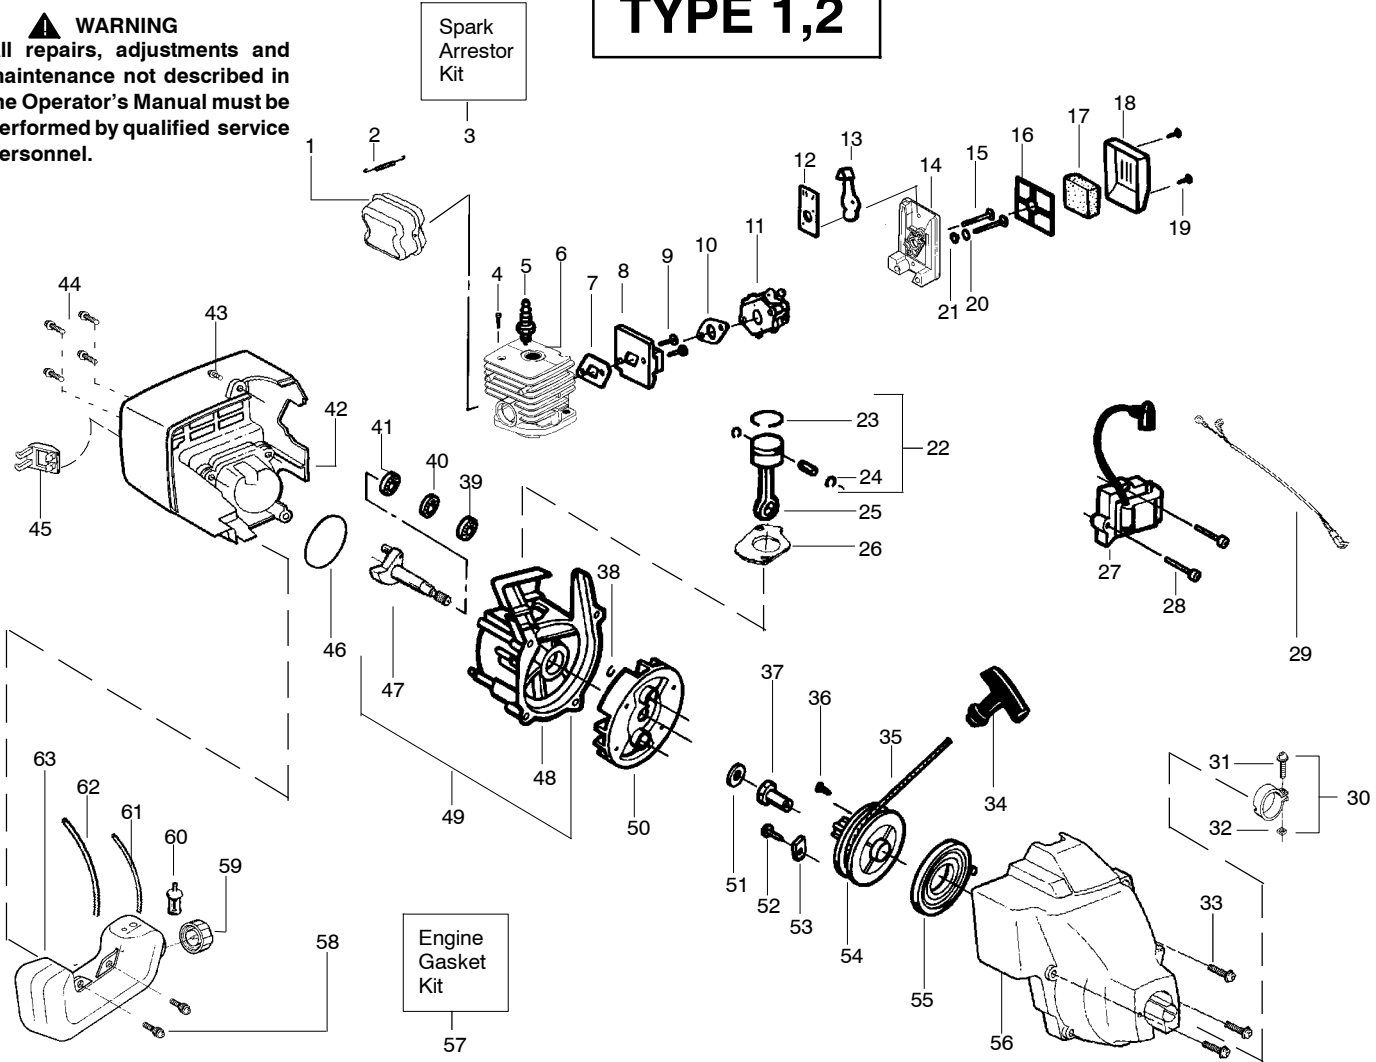

TYPE 1,2

⚠ WARNING
All repairs, adjustments and maintenance not described in the Operator's Manual must be performed by qualified service personnel.

Ref.	Part No.	Description	Ref.	Part No.	Description	Ref.	Part No.	Description
1.	530071396	Kit - Muffler (incl. 2)	22.	530071357	Kit - Piston	45.	530054536	Guard-Muffler
2.	530042088	Spring-Muffler	23.	530055120	(Incl. 23, 24 & Pin)	46.	530071363	O-Ring-C'case (kit)
3.	530071391	Kit-Spark Arrestor	24.	530015162	Retainer-Piston Pin	47.	530054753	Assy-Crankshaft
4.	530015953	Screw-Cylinder	25.	530069945	Assy-Connecting Rod	48.	530071627	Kit-Crankcase
5.	Champion	Spark Plug (RCJ 6Y)	26.	530071363	Gasket-Cylinder (kit)	49.	530071624	Assy-C'case & C'shaft
6.	530071359	Kit-Cylinder	27.	530039163	Module-Ignition			(Incl. 39-41)
7.	530071363	Gasket-Cyl/Carb.(kit)	28.	530016357	Screw	50.	530054114	Assy-Flywheel
8.	530057634	Adaptor-Carb.	29.	530049018	Assy-Switch Wire	51.	530015828	Washer-Flat
9.	530016014	Screw	30.	530056365	Assy-Nose Cone Clamp	52.	530015775	Screw
10.	530071363	Gasket-Carb.(kit)	31.	530016381	Screw-Nose Cone	53.	530027523	Retainer
11.	530071630	Kit - Carburetor Ass'y (C1U-W7D)	32.	530016382	Nut-Nose Cone	54.	530069400	Kit-Starter Pulley
Repair kits are not available for this carb.-Please order complete assy.			33.	530015810	Screw	55.	530042085	Spring-Starter
12.	530038747	Plate-Choke Mounting	34.	530027569	Handle-Starter	56.	530071677	Kit-Fan Hsg. Assy.
13.	530038686	Shutter-Choke	35.	530069232	Kit - Rope	57.	530071363	Kit-Engine Gasket
14.	530052431	Box-Air	36.	530016392	Screw			(Incl. 7,10,26,46)
15.	530016428	Screw	37.	530038604	Coupling-Drive	58.	530016379	Retainer-Fuel Tank
16.	530036569	Plate - Filter Support	38.	530015941	Retain. Ring-C'shaft	59.	530014347	Assy-Fuel Cap w/ret.
17.	530036575	Foam-Air Filter	39.	530055728	Bearing-Outer	60.	530095646	Assy-Fuel Pickup
18.	530036568	Cover-Air Filter	40.	530019264	Seal-C'case	61.	530069247	Kit-Fuel Line (Small)
19.	530016349	Screw	41.	530032125	Bearing-Inner	62.	530069216	Kit-Fuel Line (Large)
20.	530015852	Spacer-Choke	42.	530057026	Shroud-Rear	63.	530049296	Assy-Fuel Tank (Incl. cap, fuel line, filter)
21.	530015254	Washer	43.	530015934	Screw			
			44.	530015810	Screw			

✓ = NEW PART NUMBER FOR THIS IPL   ★ = REFER TO THE SERVICE REFERENCE INDICATED FOR MORE INFORMATION. (LOCATED AT END OF IPL)