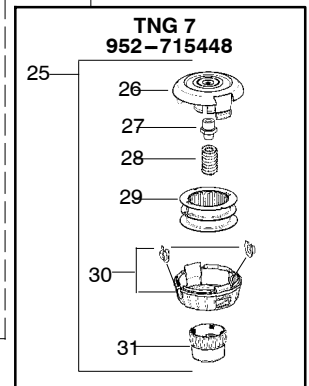

Ref.	Part No.	Description	Ref.	Part No.	Description
1.	530054183	Ass'y. - Wire	20.	530095846	Assy - Cutting Head TNG6 (Incl. 21,22,23,24)
2.	530069888	Kit - Throttle Hsg. (Right)	21.	530095776	Assy - Hub.
3.	530095382	Throttle Hsg. (Left)	22.	530053241	Spring - Compression
4.	530069572	Kit - Switch	23.	530401957	Clip - Retainer
5.	530058580	Assy - Assist Handle (Incl. 6,7)	24.	530095845	Assy - Spool w/ line
6.	530015821	Bolt	25.	537419205	Assy - TNG7 Head (Incl. 26,27,28,29,30,31)
7.	530016152	Wingnut	26.	537419303	Housing
8.	530016349	Screw - Throttle Hsg.	27.	537419901	Adapter
9.	530038682	Trigger	28.	537338801	Spring
10.	530036744	Assy - Throttle Cable	29.	545080801	Assy - Wound Spool
11.	---	Kit - Drive Shaft Hsg. Ass'y (45")	30.	545003365	Kit - Cover and Eyelet
	545087806	(51")	31.	537419601	Knob
12.	---	Drive Shaft - Flex (45")			
	530096275	(51")			
	530096276	(51")			
13.	530052286	Line Limiter			Not Shown
14.	530015966	Screw - Line Limiter			Operator Manual
15.	530015820	Bolt		545123470	Aust.
16.	530071683	Kit - Shield Ass'y. (Incl. 13, 14, 15, 17 & 18)		545123458	Scan
				545123457	Euro
17.	530056401	Wrench		577924401	Decal - Shaft Warning
18.	530015197	Nut			
19.	530095563	Dust cup			

✓ = NEW PART NUMBER FOR THIS IPL   ★ = REFER TO THE SERVICE REFERENCE INDICATED FOR MORE INFORMATION. (LOCATED AT END OF IPL)