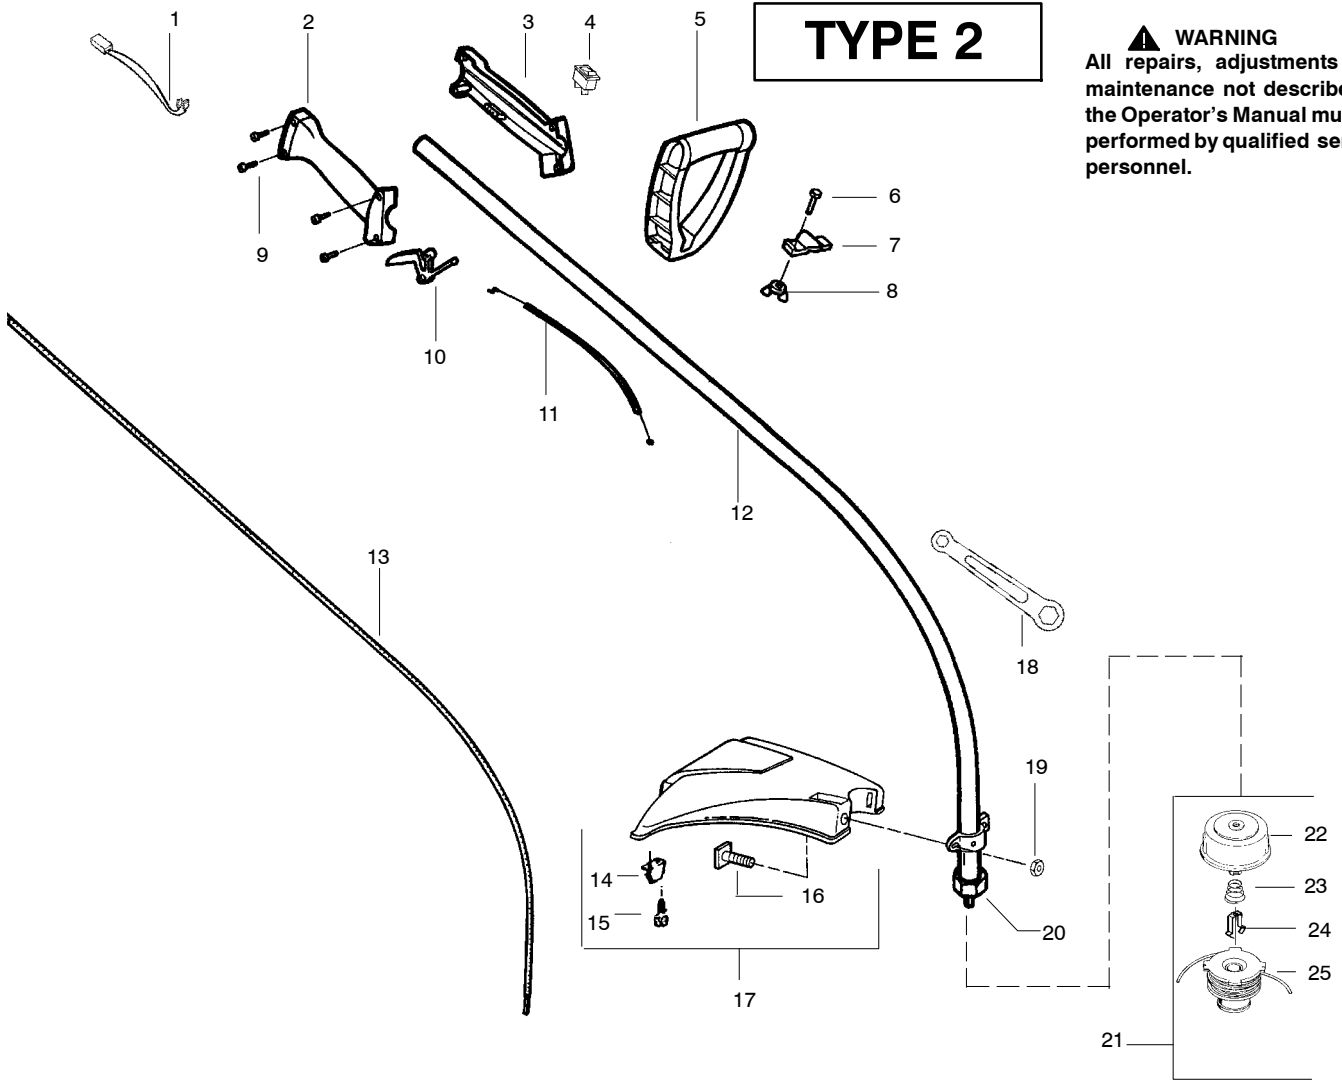

TYPE 1

▲ WARNING
All repairs, adjustments and maintenance not described in the Operator's Manual must be performed by qualified service personnel.

Ref.	Part No.	Description	Ref.	Part No.	Description
1.	530054183	Ass'y. - Wire	17.	530071683	Kit - Shield Ass'y. (Incl. 14, 15, 16, 18 & 19)
2.	530069888	Kit - Throttle Hsg. (Right)	18.	530056401	Wrench
3.	530095382	Throttle Hsg. (Left)	19.	530015197	Nut
4.	530069572	Kit - Switch	20.	530095563	Dust cup
5.	530038708	Assist Handle	21.	530095846	Cutting Head (Incl. 22 - 25)
6.	530015820	Bolt	22.	530095776	Hub Ass'y.
7.	530094742	Clamp - Handle	23.	530053241	Spring - Compression
8.	530016152	Wingnut	24.	530401957	Clip - Retainer
9.	530016273	Screw - Throttle Hsg.	25.	530095845	Spool w/Line
10.	530038682	Trigger			
11.	530036744	Assy - Throttle Cable			
12.	---	Kit - Drive Shaft Hsg. Ass'y			
	530071313	(45" Silver)			
	530096232	(51" Silver)			
13.	---	Drive Shaft - Flex			
	530095242	(45")			
	530095803	(51")			
14.	530052286	Line Limiter			
15.	530015886	Screw - Line Limiter			
16.	530015820	Bolt			
					Operator Manual
					Aust.
					Scan
					Euro
					Decal - Shaft Warning
					Decal - Shaft Warning (Aust.)