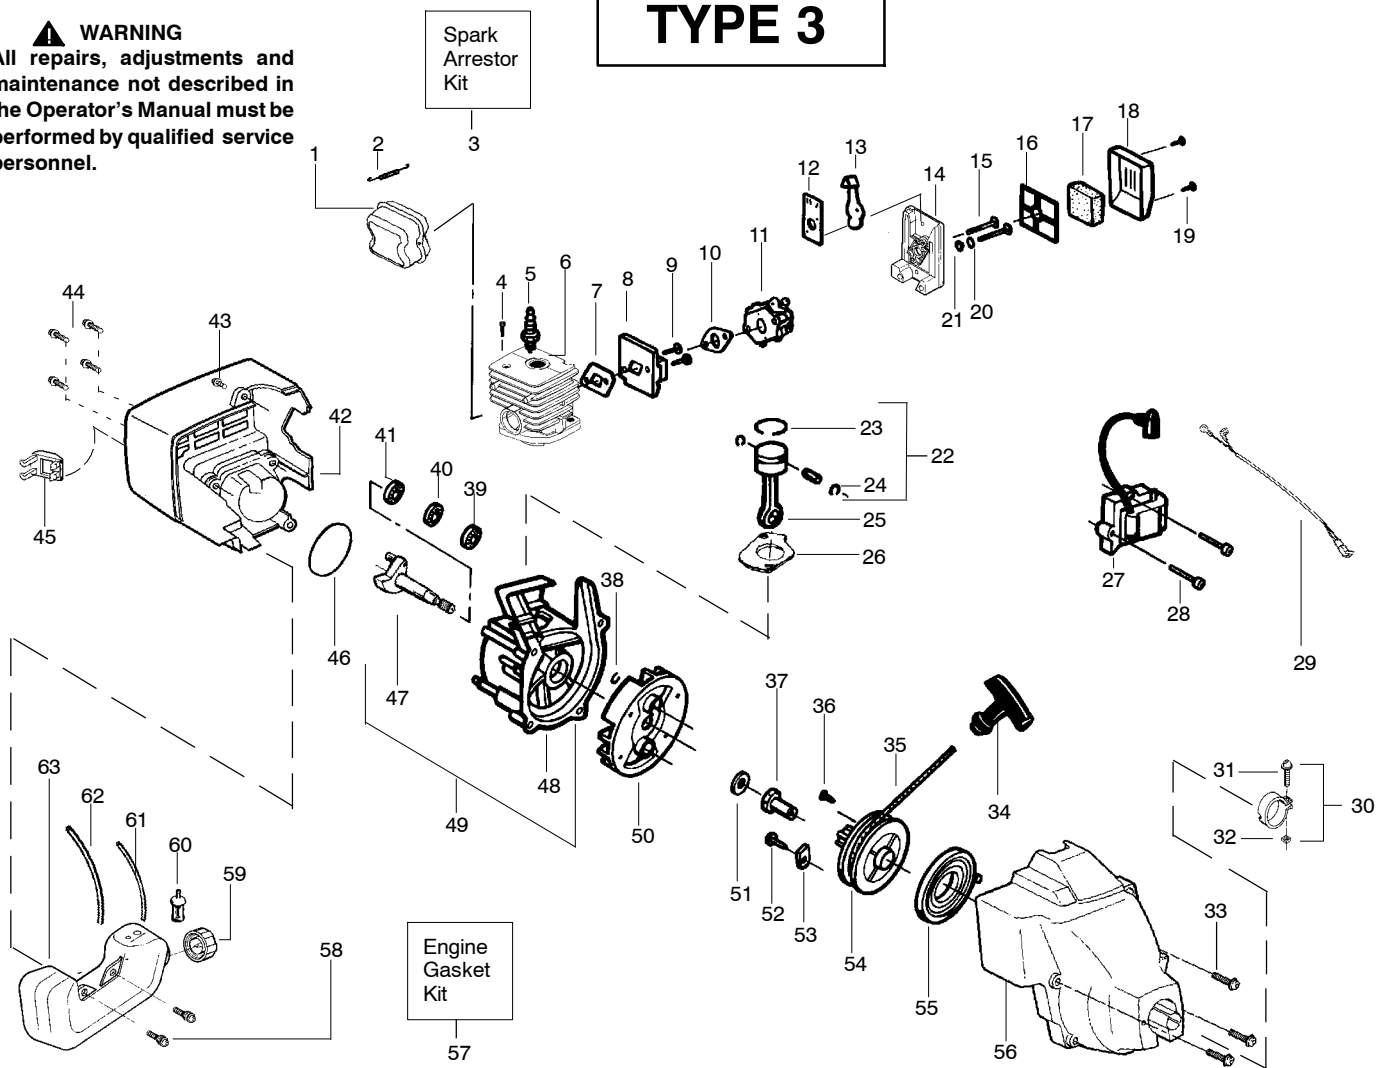

TYPE 3

⚠ WARNING
All repairs, adjustments and maintenance not described in the Operator's Manual must be performed by qualified service personnel.

Ref.	Part No.	Description	Ref.	Part No.	Description	Ref.	Part No.	Description
1.	530071396	Kit - Muffler (incl. 2)	22.	530071357	Kit - Piston (Incl. 23, 24 & Pin)	45.	530054536	Guard-Muffler
2.	530042088	Spring-Muffler	23.	530055120	Ring-Piston	46.	530071363	O-Ring-C'case (kit)
3.	530071391	Kit-Spark Arrestor	24.	530015162	Retainer-Piston Pin	47.	530054753	Assy-Crankshaft
4.	530015953	Screw-Cylinder	25.	530069945	Assy-Connecting Rod	48.	545050501	Kit-Crankcase (Incl. 39-41)
5.	Champion	Spark Plug (RCJ 6Y)	26.	530071363	Gasket-Cylinder (kit)	49.	530071624	Assy-C'case & C'shaft (Incl. 38,47,48)
6.	530071359	Kit-Cylinder	27.	530039163	Module-Ignition	50.	530054115	Assy-Flywheel
7.	530071363	Gasket-Cyl/Carb.(kit)	28.	530016357	Screw	51.	530015828	Washer-Flat
8.	530057634	Adaptor-Carb.	29.	530049018	Assy-Switch Wire	52.	530015775	Screw
9.	530016014	Screw	30.	530056365	Assy-Nose Cone Clamp (Incls. 31 & 32)	53.	530027523	Retainer
10.	530071363	Gasket-Carb.(kit)	31.	530016381	Screw-Nose Cone	54.	530069400	Kit-Starter Pulley (Incl. 36)
11.	---	Kit - Carburetor Ass'y (C1U-W7D)	32.	530016382	Nut-Nose Cone	55.	530042085	Spring-Starter
	530071630	(C1U-W7D)	33.	530015810	Screw	56.	530071677	Kit-Fan Hsg. Assy.
	530071635	(WT-631)	34.	530027569	Handle-Starter	57.	530071363	Kit-Engine Gasket (Incl. 7,10,26,46)
Repair kits are not available for this carb. - Please order complete assy.			35.	530069232	Kit - Rope	58.	530016379	Retainer-Fuel Tank
12.	530038747	Plate-Choke Mounting	36.	530016392	Screw	59.	530014347	Assy-Fuel Cap w/ret.
13.	530038686	Shutter-Choke	37.	530038604	Coupling-Drive	60.	530095646	Assy-Fuel Pickup
14.	530052431	Box-Air	38.	530015941	Retain. Ring-C'shaft	61.	530069247	Kit-Fuel Line (Small)
15.	530016428	Screw	39.	530055728	Bearing-Outer	62.	530069216	Kit-Fuel Line (Large)
16.	530036569	Plate - Filter Support	40.	530019264	Seal-C'case	63.	530049296	Assy-Fuel Tank (Incl. cap, fuel line, filter)
17.	530036575	Foam-Air Filter	41.	530032125	Bearing-Inner			
18.	530036568	Cover-Air Filter	42.	530057026	Shroud-Rear			
19.	530016349	Screw	43.	530015934	Screw			
20.	530015852	Spacer-Choke	44.	530015810	Screw			
21.	530015254	Washer						

✓ = NEW PART NUMBER FOR THIS IPL   ★ = REFER TO THE SERVICE REFERENCE INDICATED FOR MORE INFORMATION. (LOCATED AT END OF IPL)