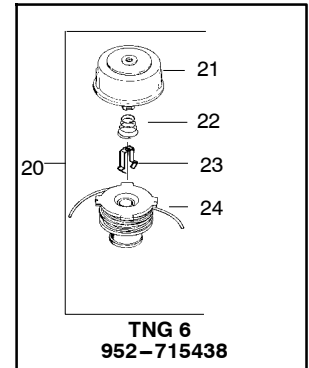

Ref.	Part No.	Description	Ref.	Part No.	Description
1.	530054183	Ass'y. - Wire	20.	530095846	Assy - Cutting Head TNG6 (Incl. 21,22,23,24)
2.	530069888	Kit - Throttle Hsg. (Right)	21.	530095776	Assy - Hub.
3.	530095382	Throttle Hsg. (Left)	22.	530053241	Spring - Compression
4.	530069572	Kit - Switch	23.	530401957	Clip - Retainer
5.	530058580	Assy - Assist Handle (Incl. 6,7)	24.	530095845	Assy - Spool w/ line
6.	530015821	Bolt	25.	537419205	Assy - TNG7 Head (Incl. 26,27,28,29,30,31)
7.	530016152	Wingnut	26.	537419303	Housing
8.	530016349	Screw - Throttle Hsg.	27.	537419901	Adapter
9.	530038682	Trigger	28.	537338801	Spring
10.	530036744	Assy - Throttle Cable	29.	545080801	Assy - Wound Spool
11.	---	Kit - Drive Shaft Hsg. Ass'y (45")	30.	545003365	Kit - Cover and Eyelet
	545087806	(51")	31.	537419601	Knob
12.	---	Drive Shaft - Flex (45")			
	530096275	(51")			
	530096276	(51")			
13.	530052286	Line Limiter			Not Shown
14.	530015966	Screw - Line Limiter			Operator Manual
15.	530015820	Bolt		545123470	Aust.
16.	530071683	Kit - Shield Ass'y. (Incl. 13, 14, 15, 17 & 18)		545123458	Scan
				545123457	Euro
17.	530056401	Wrench		577924401	Decal - Shaft Warning
18.	530015197	Nut			
19.	530095563	Dust cup			

✓ = NEW PART NUMBER FOR THIS IPL   ★ = REFER TO THE SERVICE REFERENCE INDICATED FOR MORE INFORMATION. (LOCATED AT END OF IPL)