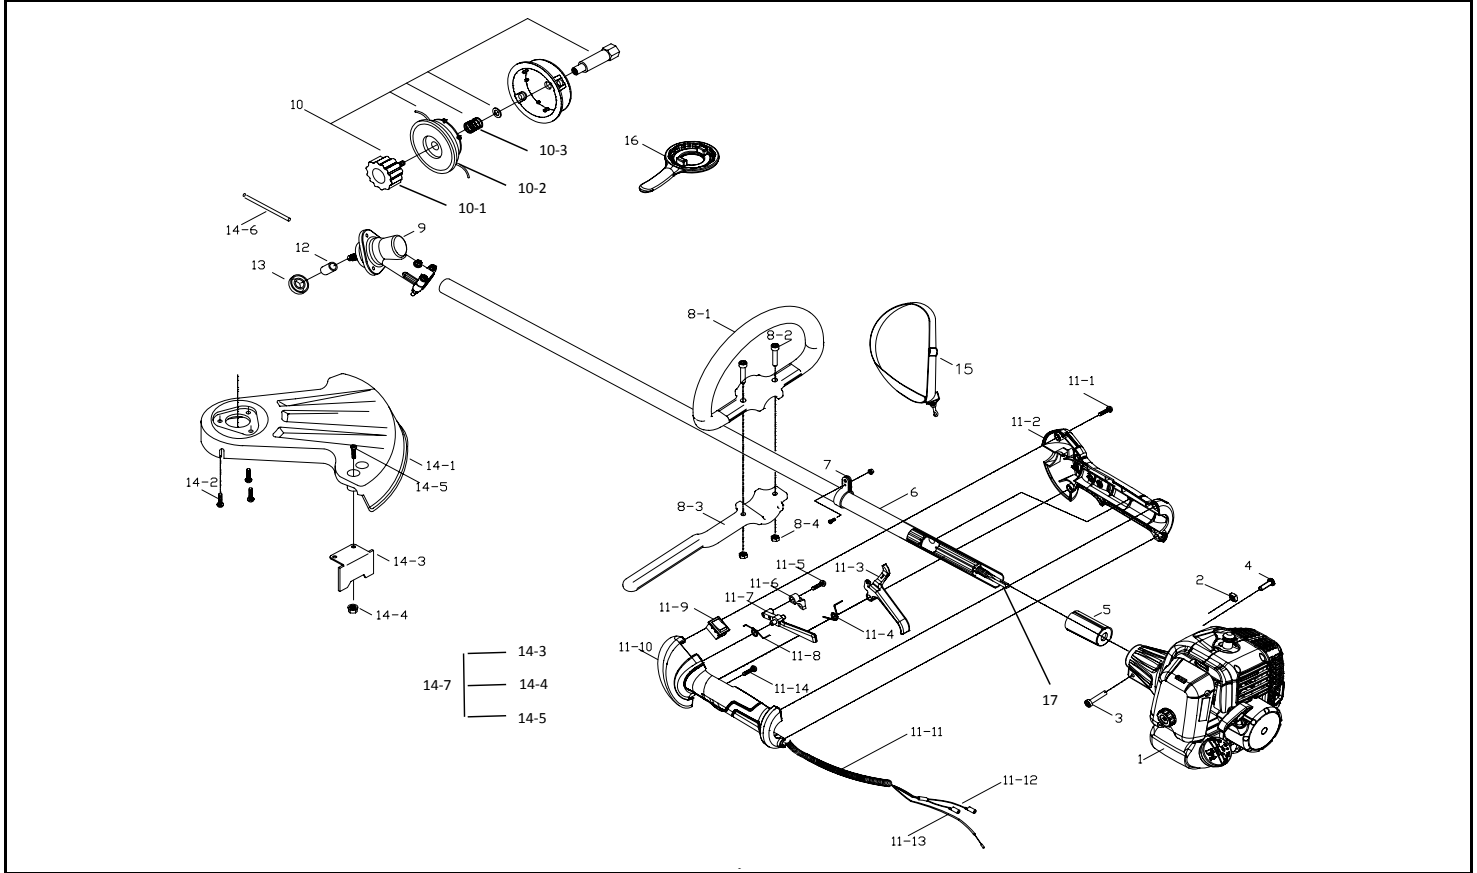

SERVICE SPARE PARTS LIST

SPECIFY MODEL NO. WHEN ORDERING PARTS		DATE	REVISED DATE
26cc String Trimmer		11/19/2007	8/3/2009
MODEL NO.	MCT3362VB		V1

26cc String Trimmer

PARTS LIST

MCT3362VB

8/3/2009

No.	Parts No.	Description	Q	P Code
1	9238-336203	ENG ASS'Y	1	190
2	6NDB-05	NUT	1	190
3	9SDABM05-25	SCREW	1	190
4	9SGKBY10/24-0.625	SCREW	1	190
5	9027-332101	COUPLING	1	190
6	9228-336314	SHAFT ASS'Y	1	190
7	9228-330346	HARNESS RING	1	190
8	9228-330336	HANDLE ASY KIT INCL 8-1, 8-2, 8-3, 8-4	1	190
8-1	9068-330306	HOUSING, HANDLE-UPPER	1	190
8-2	9SKKBY10/24-1	SCREW	2	190
8-3	9068-330305	HOUSING, HANDLE-UNDER	1	190
8-4	9NAC-10/24	NUT	2	190
9	9110-330301	GEAR HOUSING ASS'Y	1	190
10	9228-330319	STRINGHEAD ASS'Y	1	190
10-1	9228-330323	KNOB	1	190
10-2	AO9228-330321-US888	LINE ON SPOOL ASS'Y	1	190
10-3	9024-330304	SPRING	1	190
11	9228-336218	HANDLE ASS'Y INCL 11-1, 11-2, 11-3, 11-4, 11-5, 11-6, 11-7, 11-8, 11-9, 11-10, 11-12, 11-13, 11-14	1	190
11-1	6SDABB04-12	SCREW	4	190
11-2	9068-336202	HOUSING, HANDLE (R)	1	190
11-3	9028-336201	TRIGGER	1	190
11-4	9024-336203	SPRING TRIGGER	1	190
11-5	6SLABB3.5-10	SCREW	1	190
11-6	9176-336201	LIBERATE CHUNK	1	190
11-7	9176-336202	LIBERATE SHAFT	1	190
11-8	9024-336202	SPRING	1	190
11-9	9022-330502	SWITCH	1	190
11-10	9068-336201	HOUSING, HANDLE (L)	1	190
11-11	9059-332101	HOSE	1	190
11-12	9010-332103	WIRE ASS'Y, SWITCH	1	190
11-13	9010-336401	THROTTLE CABLE	1	190
11-14	6SLABB03-06	SCREW	1	190
12	9124-330309	SPLINE SLEEVE	1	190
13	9131-330601	COLLAR	1	190
14	9228-330324	GRASS SHIELD ASY KIT INCL 14-1, 14-2 14-3, 14-4, 14-5, 14-6	1	190
14-1	9017-330315	GASS SHIELD	1	190
14-2	9SKKBY10/24-0.5	SCREW	3	190
14-3	9250-330301	KNIFE	1	190
14-4	6NGB-10/24	NUT	2	190
14-5	9SKKBY10/24-0.62	SCREW	2	190
14-6	9111-330301	STICK	1	190
14-7	9125-330302	KNIFE KIT INCL 14-3, 14-4, 14-5	1	190
15	9149-330301	HARNESS	1	190
16	9042-330101	WRENCH	1	190
17	9111-332608	DRIVE SHAFT	1	190