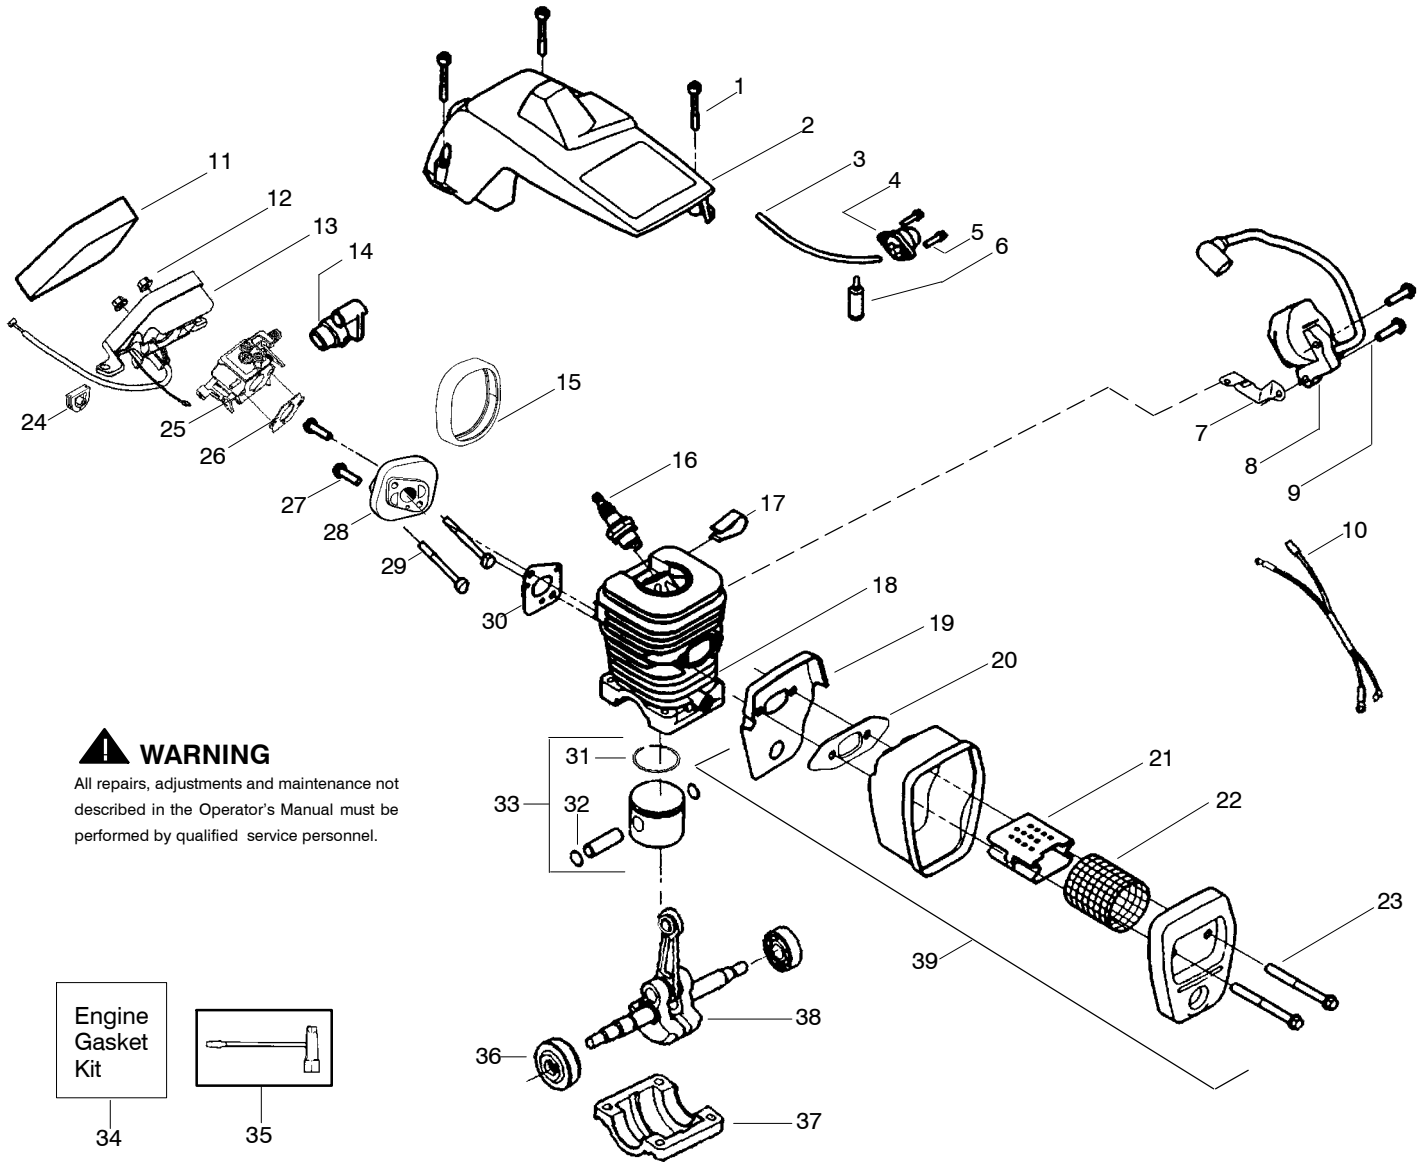

⚠ WARNING

All repairs, adjustments and maintenance not described in the Operator's Manual must be performed by qualified service personnel.

Ref.	Part No.	Description	Ref.	Part No.	Description	Ref.	Part No.	Description
1.	530016153	Screw	21.	530037813	Diffuser - Muffler	38.	545113101	Assy - Crankshaft
2.	530047578	Assy - Cylinder Shield	22.	530036103	Screen - Spark	39.	530047207	Assy - Muffler (Incl. 19,20,21,22,23)
3.	530069247	Kit - Fuel Line (Small)	23.	530016132	Bolt - Muffler			
4.	530071835	Kit - Air Purge (incl. #5)	24.	530047631	Grommet - Throttle Cable			
5.	530015780	Screw	25.	545081885	Kit - Carburetor (WT-891) (Incl. grommet)			
6.	530095646	Assy - Fuel Pick-up	26.	530069608	Gasket - Carb. (kit)			
7.	530047442	Strap - Ground	27.	530016386	Screw			Not Shown
8.	530039167	Ignition Module	28.	530049700	Carb. Adapter			
9.	530015814	Screw	29.	530016187	Screw			
10.	530057475	Assy - Wire Harness	30.	530069608	Gasket - Adaptor (kit)			
11.	530037793	Foam - Air Filter	31.	530037380	Ring - Piston (46cc)			Manual
12.	530016101	Nut	32.	530015697	Retainer - Piston Pin			(Euro 1)
13.	530057702	Assy - Air Box	33.	545081872	Kit - Piston (46cc) (Incl. 31 & 32)			(Euro 2)
14.	530049244	Grommet - Carb Adjust	34.	530069608	Kit - Engine Gasket (Incl. 20, 26 & 30)			(Euro 3)
15.	530054144	Seal - Carb Adapter	35.	530031135	Scrench			(Euro 4)
16.	952030150	Spark Plug (RCJ-7Y)	36.	530056363	Assy - Seal & Bearing			(Euro 5)
17.	530016136	Clip - High Tension Lead	37.	530037935	Cap - Crankcase			(Russian)
18.	545122101	Cylinder (46cc)						(Turkish)
19.	530049870	Backplate - Muffler						545167627
20.	530069608	Gasket - Muffler (kit)						545167628
								545167629
								545167630
								545167631
								545167632
								545167633
								545003025
								Decal - Warning CE

✓ = NEW PART NUMBER FOR THIS IPL

* = REFER TO THE SERVICE REFERENCE INDICATED FOR MORE INFORMATION. (LOCATED AT END OF IPL)