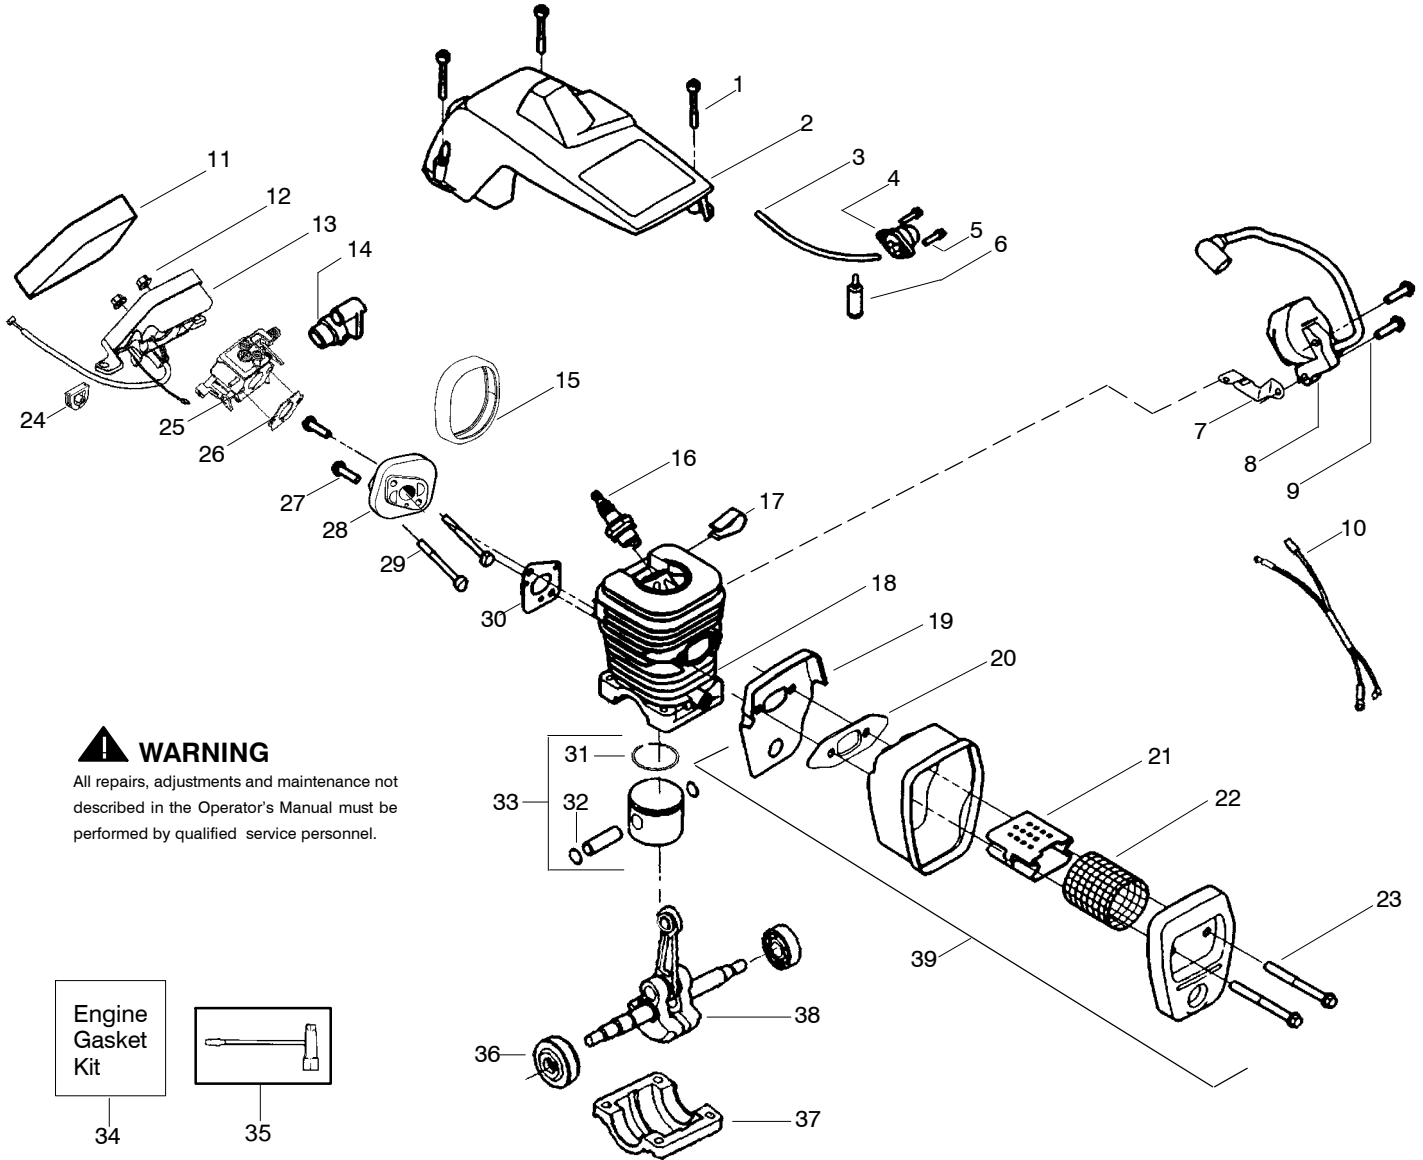

WARNING

All repairs, adjustments and maintenance not described in the Operator's Manual must be performed by qualified service personnel.

Ref.	Part No.	Description	Ref.	Part No.	Description	Ref.	Part No.	Description
1.	530016153	Screw	21.	530037813	Diffuser - Muffler	38.	545113101	Assy - Crankshaft
2.	530047578	Assy - Cylinder Shield	22.	530036103	Screen - Spark	39.	530047207	Assy - Muffler (Incl. 19,20,21,22,23)
3.	530069247	Kit - Fuel Line (Small)	23.	530016132	Bolt - Muffler			
4.	530071835	Kit - Air Purge (incl. #5)	24.	530047631	Grommet - Throttle Cable			
5.	530015780	Screw	25.	545081885	Kit - Carburetor (WT-891) (Incl. grommet)			
6.	530095646	Assy - Fuel Pick-up	26.	530069608	Gasket - Carb. (kit)			Not Shown
7.	530047442	Strap - Ground	27.	530016386	Screw			
8.	530039167	Ignition Module	28.	530049700	Carb. Adapter			
9.	530015814	Screw	29.	530016187	Screw			
10.	530057475	Assy - Wire Harness	30.	530069608	Gasket - Adaptor (kit)			
11.	530037793	Foam - Air Filter	31.	530037380	Ring - Piston (46cc)			Manual (Euro 1)
12.	530016101	Nut	32.	530015697	Retainer - Piston Pin			Decal - Warning
13.	530057702	Assy - Air Box	33.	545081872	Kit - Piston (46cc) (Incl. 31 & 32)			
14.	530049244	Grommet - Carb Adjust	34.	530069608	Kit - Engine Gasket (Incl. 20, 26 & 30)			
15.	530054144	Seal - Carb Adapter	35.	530031135	Scrench			
16.	952030150	Spark Plug (RCJ-7Y)	36.	530056363	Assy - Seal & Bearing			
17.	530016136	Clip - High Tension Lead	37.	530037935	Cap - Crankcase			
18.	545122101	Cylinder (46cc)						
19.	530049870	Backplate - Muffler						
20.	530069608	Gasket - Muffler (kit)						

✓ = NEW PART NUMBER FOR THIS IPL

* = REFER TO THE SERVICE REFERENCE INDICATED FOR MORE INFORMATION. (LOCATED AT END OF IPL)