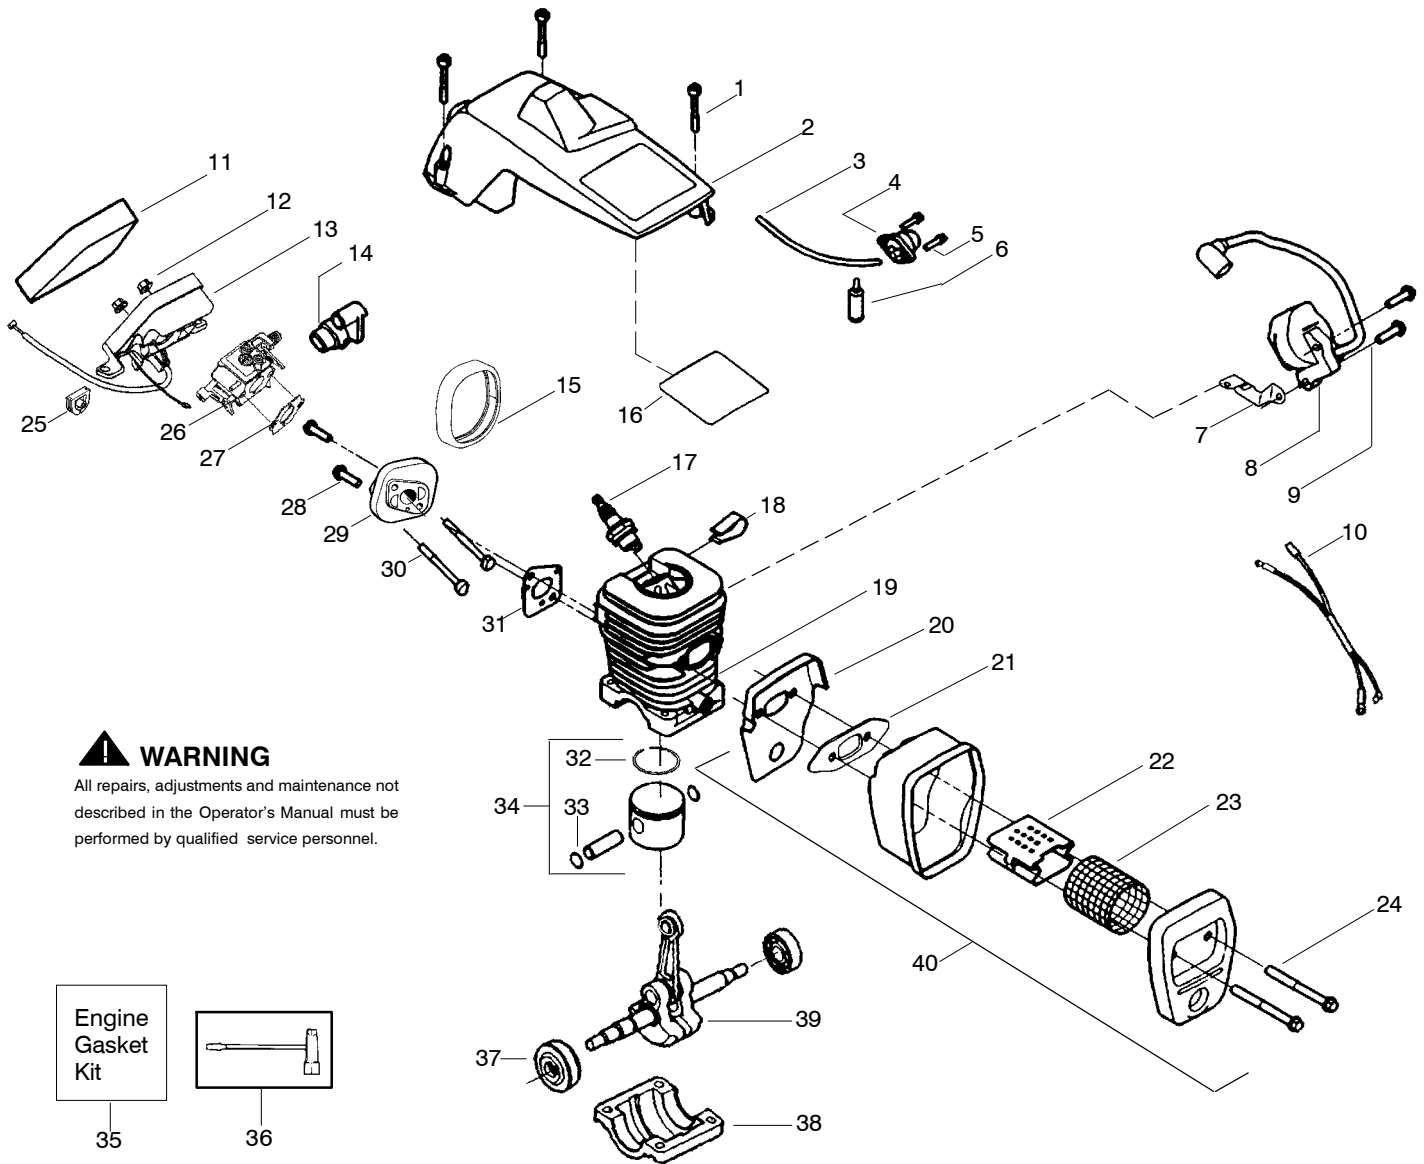

WARNING

All repairs, adjustments and maintenance not described in the Operator's Manual must be performed by qualified service personnel.

Engine Gasket Kit

35

36

Ref.	Part No.	Description	Ref.	Part No.	Description	Ref.	Part No.	Description
1.	530016153	Screw	19.	530012550	Cylinder	36.	530031135	Scrench
2.	530055638	Assy-Cylinder Shield (includes # 16)	20.	530049870	Backplate-Muffler	37.	530056363	Assy-Seal & Bearing
3.	530069247	Kit-Fuel Line (Small)	21.	530069608	Gasket-Muffler(kit)	38.	530037935	Cap-Crankcase
4.	530071835	Kit-Purge Bulb (incl.#5)	22.	530037813	Diffuser-Muffler	39.	530047062	Assy-Crankshaft
5.	530015780	Screw	23.	530036103	Screen-Spark	40.	530047207	Assy-Muffler (Incl. 20,21,22,23,24)
6.	530095646	Assy-Fuel Pick-up	24.	530016132	Bolt-Muffler			
7.	530047442	Strap-Ground	25.	530047631	Grommet-Throttle Cable			
8.	530039167	Ignition Module	26.	---	Kit-Carburetor			
9.	530015814	Screw		545081885	Walbro (WT-891) (Incl. Grommet)			
10.	530057475	Assy-Wire Harness	27.	530069608	Gasket-Carb. (kit)			
11.	530037793	Foam-Air Filter	28.	530016386	Screw			
12.	530016101	Nut	29.	530049700	Carb. Adapter			Not Shown
13.	530057702	Assy-Air Box	30.	530016187	Screw			
14.	530035526	Grommet-Carb Adjust	31.	530069608	Gasket-Adaptor(kit)			
15.	530054144	Seal-Carb Adapter	32.	530038729	Ring-Piston			
16.	530055698	Reflector-Heat	33.	530015697	Retainer-Piston Pin			Manuals (Euro 2)
17.	952030150	Spark Plug (RCJ-7Y)	34.	530071408	Kit-Piston (Incl. 32 & 33)		545123808	Decal-Warning
18.	530016136	Clip-High Tension Lead	35.	530069608	Kit-Engine Gasket (Incl. 21, 27 & 31)		545003009	

✓ = NEW PART NUMBER FOR THIS IPL

★ = REFER TO THE SERVICE REFERENCE INDICATED FOR MORE INFORMATION. (LOCATED AT END OF IPL)