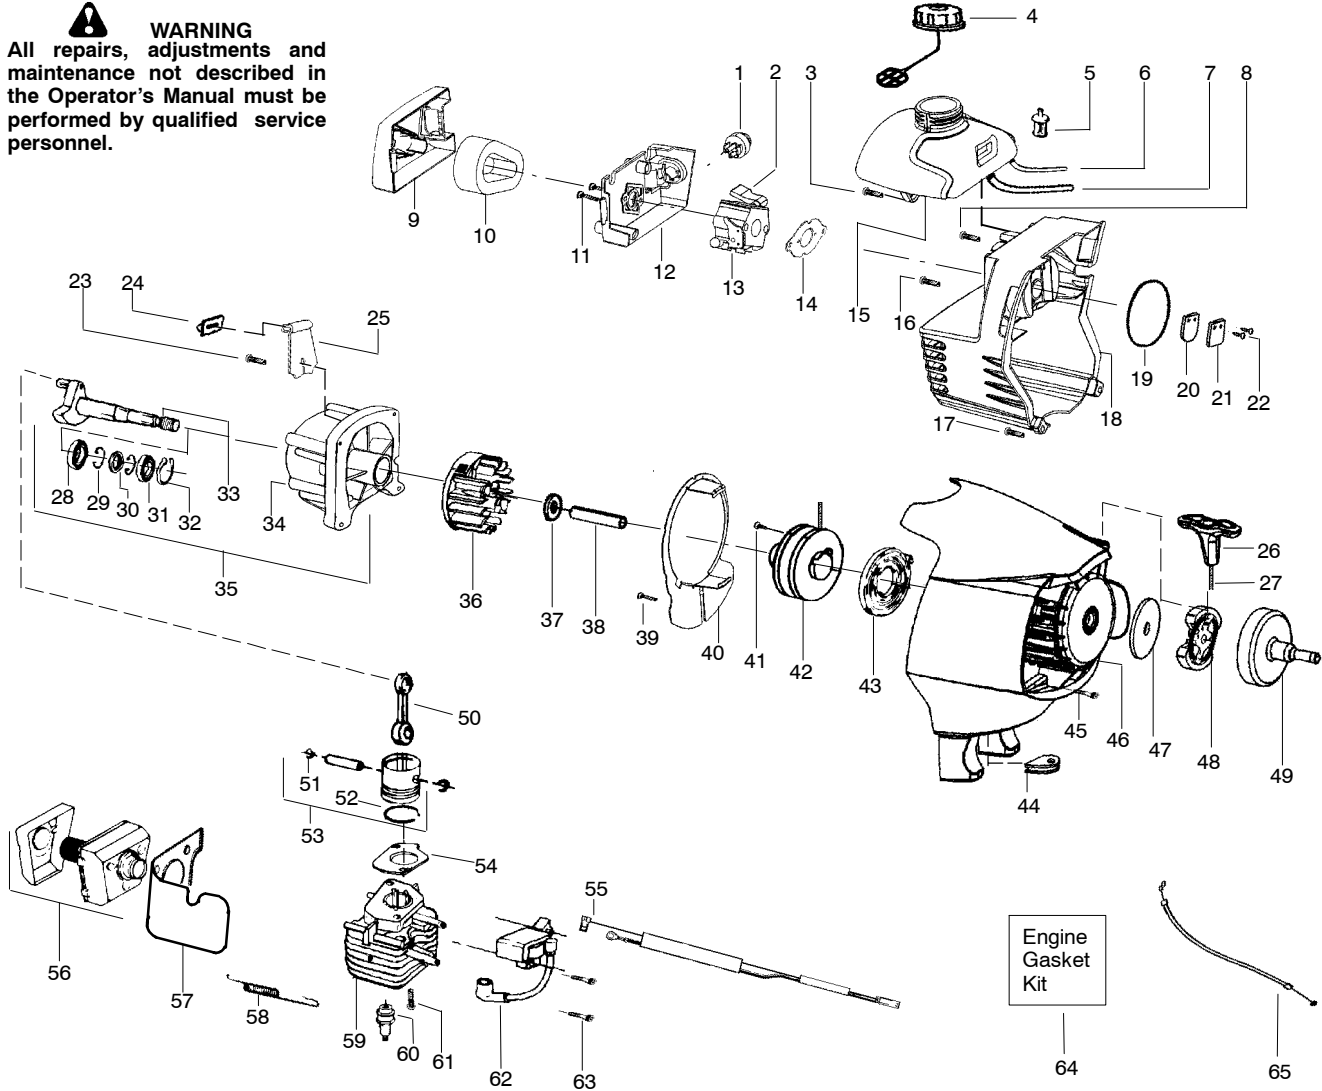

WARNING
All repairs, adjustments and maintenance not described in the Operator's Manual must be performed by qualified service personnel.

Ref.	Part No.	Description	Ref.	Part No.	Description	Ref.	Part No.	Description
1.	530047721	Bulb-Purge	24.	530055492	Isolator-Tank	48.	530055122	Assy-Clutch
2.	530071717	Kit-Choke Lever	25.	530054941	Ret.-Tank	49.	530028799	Drum-Clutch
3.	530015843	Screw-tank	26.	530058742	Handle-Starter	50.	530010960	Assy-Conn. Rod
4.	530057736	Cap-Fuel w/ret.	27.	530071325	Kit-Rope	51.	530015162	Ret.-Piston pin
5.	530095646	Assy-Fuel pickup	28.	530032103	Bearing-Inner	52.	530012594	Ring-Piston
6.	530069247	Kit-Carb/Purge fuel line	29.	530015787	Retainer	53.	530071998	Kit-Piston (Incl. 51,52)
7.	530069216	Kit-Tank/Purge fuel line	30.	530019158	Seal	54.	530071401	Gasket-Cylinder(kit)
8.	530015775	Screw	31.	530032102	Bearing-Outer	55.	530058846	Assy-Leadwire
9.	530150088	Cover-Air box	32.	530015789	Ret.-Crankshaft	56.	530069310	Kit-Muffler
10.	530054946	Filter-Air	33.	530028807	Assy-Crankshaft	57.	530058957	Shield
11.	530015849	Screw-Carb.	34.	530012514	Assy-Crankcase (Incl. 28-31)	58.	530036409	Spring-Muffler
12.	530150080	Box-Air	35.	530071685	Assy-C'case/C'shaft (Incl. 32,33,34)	59.	530012488	Cylinder
13.	530071637	Assy-Carb(WT628)	36.	530055524	Assy-Flywheel	60.	952030249	Plug-Spark(RCJ-6Y)
(Note: Repair kits are not available for this carburetor)			37.	530016030	Washer	61.	530001624	Bolt-Cyl. 1/4-20"
14.	530071401	Gasket-Carb.(kit)	38.	530055620	Spacer	62.	530039218	Module-Ignition
15.	530150092	Assy-Fuel Tank	39.	530015775	Screw-Baffle	63.	530016357	Screw-Module
16.	530015771	Screw-Crankcase	40.	530054939	Plate-Baffle	64.	530071401	Kit-Gasket (Incl. 14,19, 54)
17.	530015952	Screw-Shroud	41.	530016391	Screw-Rope	65.	545026801	Assy-Throttle cable
18.	530150089	Shroud w/heat shield	42.	530071399	Kit-Pulley(incl.41)			
19.	530071401	O-ring-Shroud (kit)	43.	530042086	Spring-Starter			
20.	530027593	Valve-Reed	44.	530019182	Grommet			
21.	530054596	Stop-Reed	45.	530015810	Screw-F/hsg.			
22.	530016064	Screw-Reed stop	46.	545020002	Assy.-Fan Housing			
23.	530015875	Screw-Retainer	47.	530094189	Washer-Clutch			

✓ = NEW PART NUMBER FOR THIS IPL

* = REFER TO THE SERVICE REFERENCE INDICATED FOR MORE INFORMATION. (LOCATED AT END OF IPL)