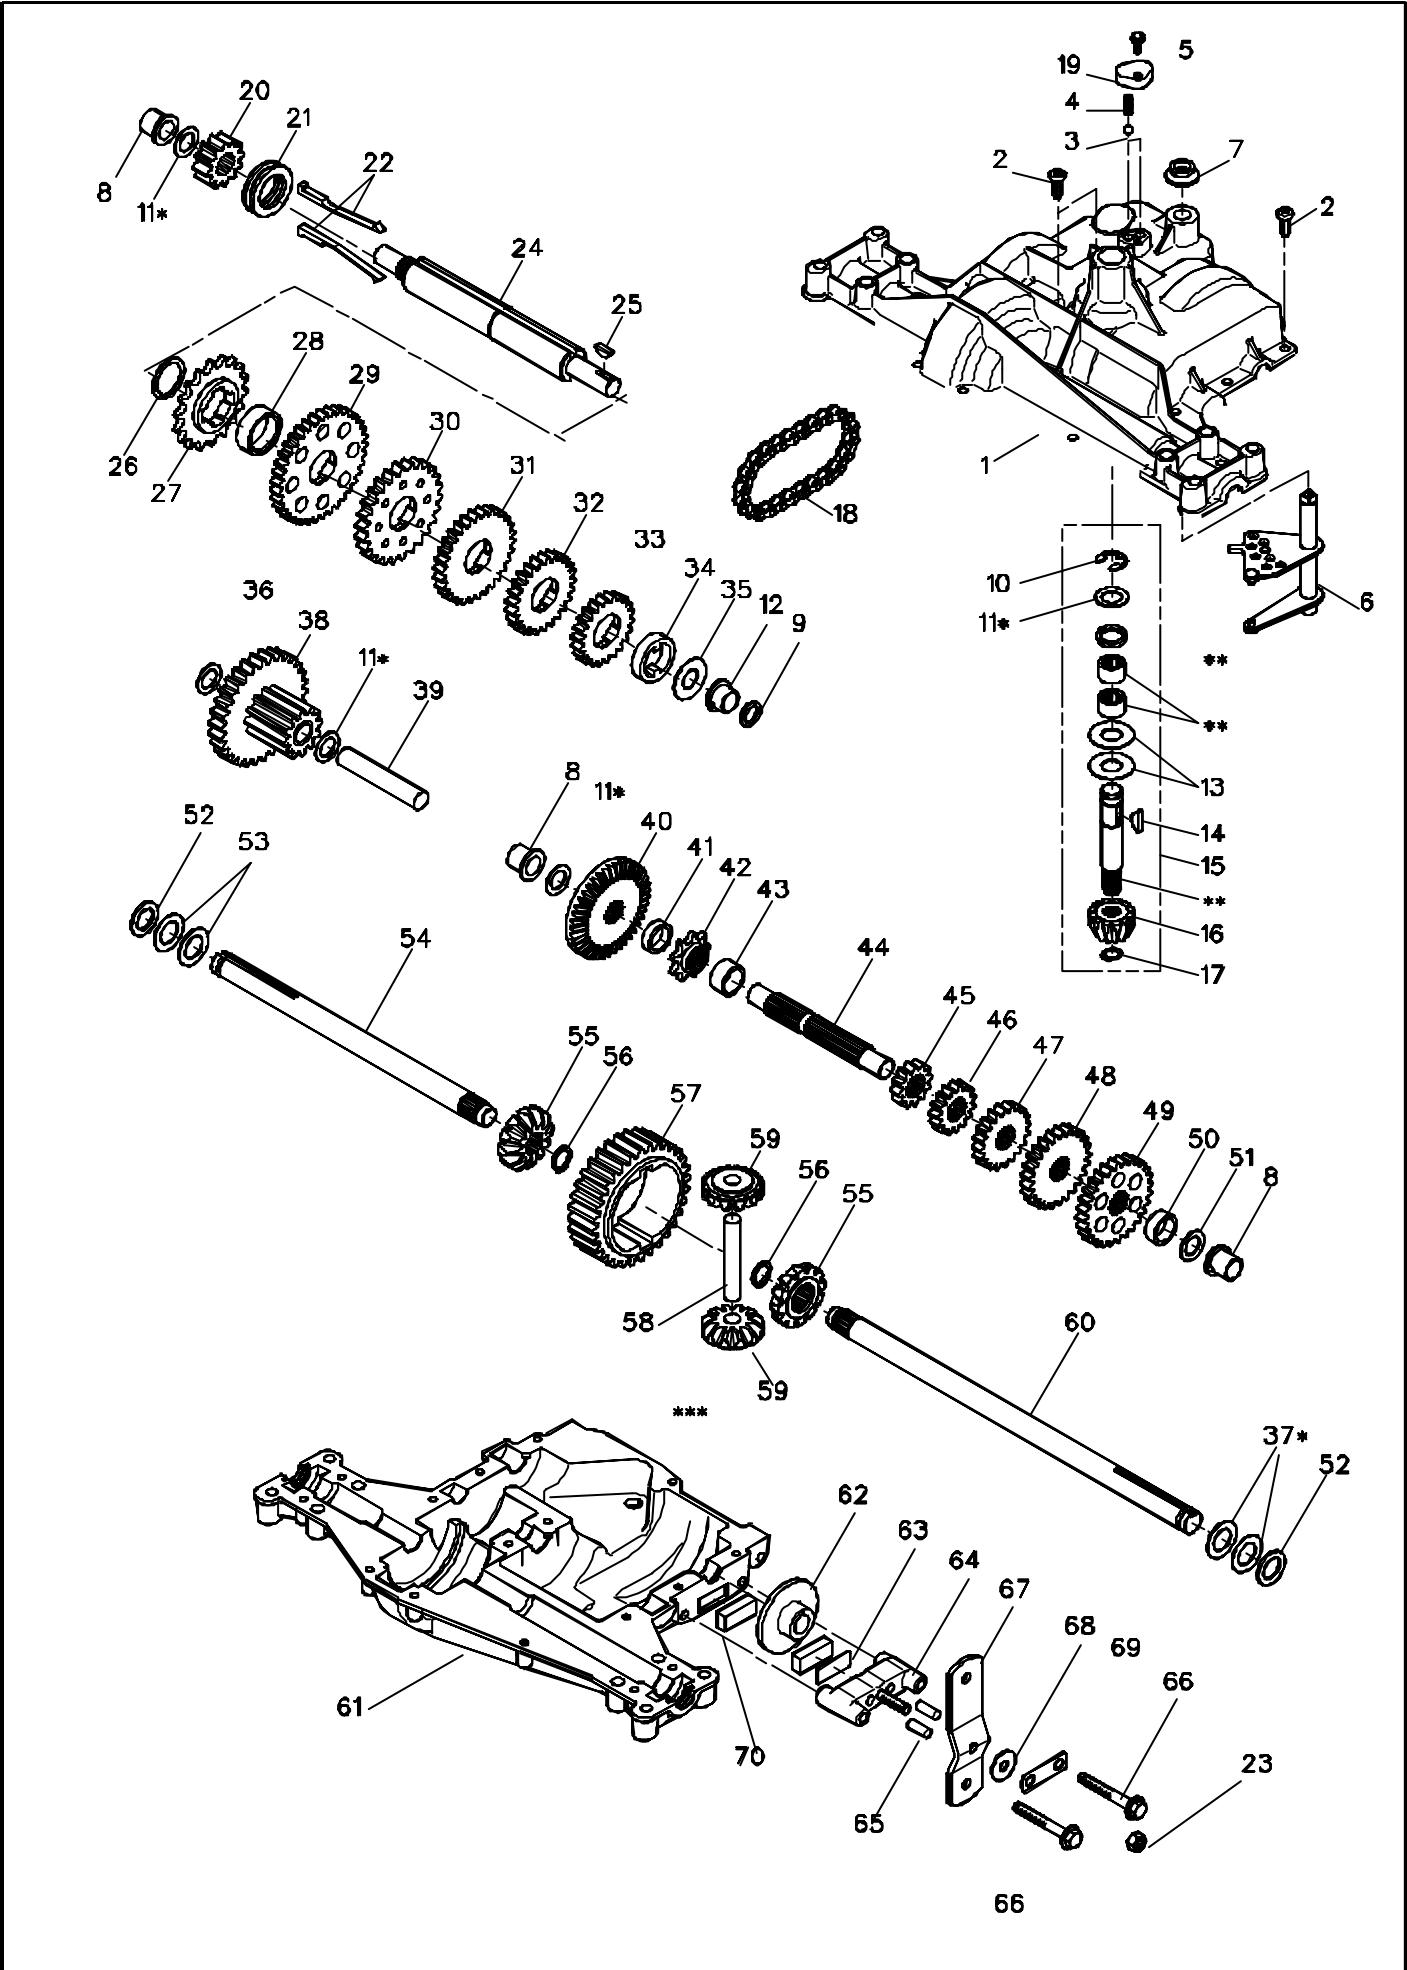

Pos.	PN ELX	MEP P/n°	DESCRIPTION	Q.ty	Pos.	PN ELX	MEP P/n°	DESCRIPTION	Q.ty
1	519537700	DANA5962-P	Housing, Upper	1	37	519541300	DANA4691	Assy, Kit,750 Shaft	1*
2	519537800	DANA1919	Screw, Tapping, 1/4-20	16	38	519541400	DANA6358	Assy, Gear, 12T & 30T	1
3	519537900	DANA5947	Ball, Detent	2	39	519541500	DANA3967	Shaft, Idler	1
4	519538000	DANA5948	Spring, Detent	2	40	519541600	DANA7003	Gear, Bevel, 36T	1
5	519538100	DANA840052	Screw, Tapping 10-24	1	41	519541700	DANA3630	Spacer,781X1.00X .281	1
6	519538200	DANA6517	Assy, Kit, Shifter	1	42	519541800	DANA3645	Sprocket, 9T	1
7	519538300	DANA7010	V-Ring	1	43	519541900	DANA5016	Spacer,.781X 1.00X.494	1
8	519538400	DANA5510	Bearing, Flange	3	44	519542000	DANA5015	Shaft, Drive	1
9	519538500	DANA5508	Seal, Oil	1	45	519542100	DANA5364	Gear, Spur, 12T	1
10	519538600	DANA1106	Ring, Retaining	1	46	519542200	DANA5406	Gear, Spur, 15T	1
11	519538700	DANA4689	Assy, Kit, Shim	4*	47	519542300	DANA3866	Gear, Spur, 20T	1
12	519538800	DANA5511	Bearing, Flange	1	48	519542400	DANA3719	Gear, Spur, 25T	1
13	519538900	DANA3876	Washer,632 X 1.38 X .046	2	49	519542500	DANA3868	Gear, Spur, 28T	1
14	519539000	DANA1746	Key, Woodruff,	1	50	519542600	DANA3714	Spacer.781 X1.00 X .375	1
15	519539100	DANA6205	Assy, Kit, Input Shaft	1	51	519542700	DANA1145	Washer.632X1.00X.060	1
16	519539200	DANA5620	Pinion, Bevel, 12T	1	52	519542800	DANA5130	Washer, Neoprene	2
17	519539300	DANA3624	Ring, Retaining	1	53	519542900	DANA3184	Washer .758X1.25X.031	2
18	519539400	DANA3625	Chain, 24 Pitches	1	54	519543000	DANA5529-1	Axle, LH	1
19	519539500	DANA5950	Cover, Detent	1	55	519543100	DANA5622	Gear, Miter, 12T	2
20	519539600	DANA5627	Gear, Spur, 12T	1	56	519543200	DANA5270	Ring, Retaining	2
21	519539700	DANA5303	Collar, Clutch	1	57	519543300	DANA3839	Gear, Spur, 32T	1
22	519539800	DANA4758	Assy, Kit, Clutch Keys	1	58	519543400	DANA3919	Shaft, Cross	1
23	519539900	DANA3847	Nut, Lock, 5/16-24	1	59	519543500	DANA5623	Gear, Miter, 12T, Idler	2
24	519540001	DANA5737	Shaft, Intermediate	1	60	519543600	DANA5529-2	Axle, RH	1
25	519540100	DANA1375	Key, Woodruff,	1	61	519543700	DANA5304-M	Housing, Lower	1
26	519540200	DANA3627	Ring, Retaining	1	62	519543800	DANA5960	Disc, Brake	1
27	519540300	DANA3830	Sprocket, 18T	1	63	519543900	DANA3758	Spacer, Brake Puck	1
28	519540400	DANA3841	Spacer, 1.13 X1.45X.494	1	64	519544000	DANA5554	Jaw, Brake	1
29	519540500	DANA5365	Gear, Spur, 37T	1	65	519544100	DANA3843	Pin, Dowel	2
30	519540600	DANA5407	Gear, Spur, 35T	1	66	519544200	DANA5562	Screw, 5/16-18 X 2.35	2
31	519540700	DANA3867	Gear, Spur, 30T	1	67	519544300	DANA7024	Lever, Actuating	1
32	519540800	DANA3783	Gear, Spur, 25T	1	68	519544400	DANA3760	Washer .321X1.00 .055	1
33	519540900	DANA3869	Gear, Spur, 22T	1	69	519544500	DANA5555	Bracket, Anti-Rotation	1
34	519541000	DANA5027	Spacer,1.133X1.50X.375	1	70	519544600	DANA3907	Puck, Friction	2
35	519541100	DANA3628	Washer,.64X1.37X.061	1	71	519544700	DANA4300	Grease	1
36	519541200	DANA1425	Washer, .63 X1.0 X.046	1					

* Use in various combinations to maintain proper clearances

*** Silicone Sealant to be applied between upper and lower housings (use Loctite Ultra Gray Silicone 5699 or equivalent)