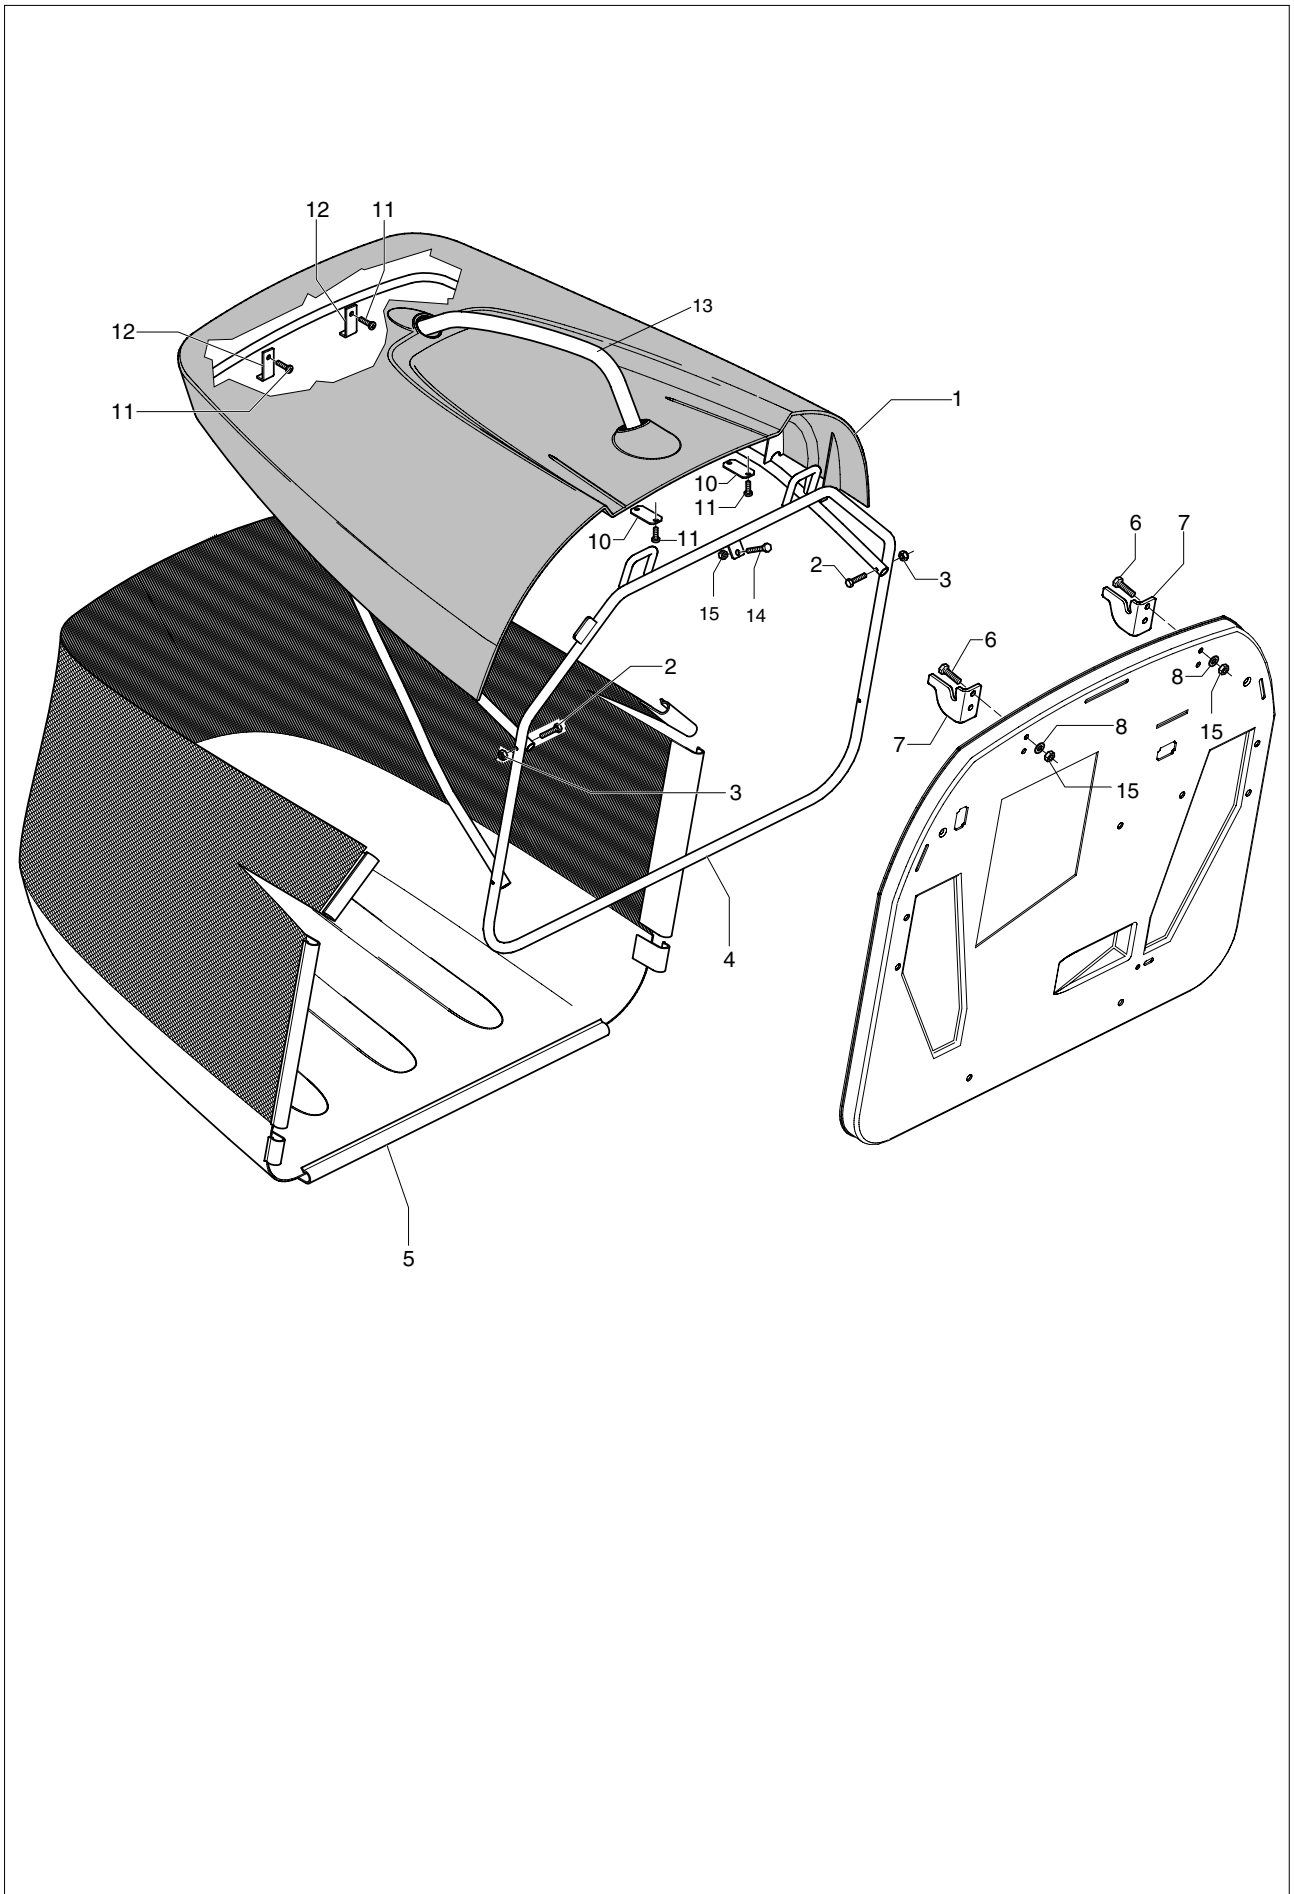

Pos.	PN ELX	MEP P\l n°	DESCRIPTION	Q.ty
1	531212152	10340371	grass-bag cover YELLOW	1
1	531213065	10340372	grass-bag cover RED	1
1	531213407	10340373	grass-bag cover BLACK	1
2	531212809	10341300	screw M5X30	6
3	531208492	20282100	nut M5 H7	6
4	531211446	10340263	frame grass-bag	1
5	531211456	10340273	grass-bag	1
6	531208053	20122600	screw M6x20 TE	4
7	531212141	10340453	plate	2
8	531205377	10126000	washer 6x18x1,5	4
10	531212354	10341070	plate	2
11	531206433	10165300	screw D.3,5x16	6
12	531212353	10341060	plate	2
13	531212135	10340283	handle	1
14	531207441	10655200	screw TE M6x40	2
15	531208491	20281800	nut M6	6

: NEW PART