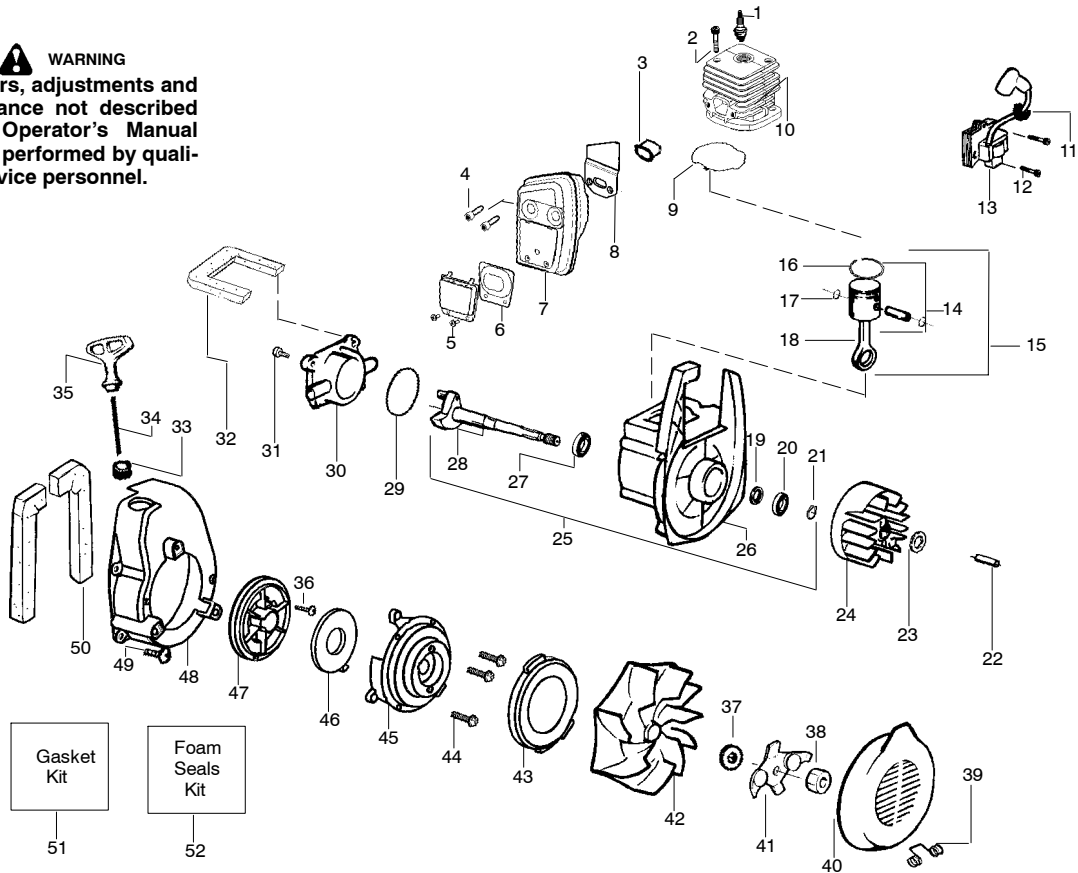

TYPE 1

WARNING

All repairs, adjustments and maintenance not described in the Operator's Manual must be performed by qualified service personnel.

Ref.	Part No.	Description	Ref.	Part No.	Description	Ref.	Part No.	Description
1.	952030249	Spark Plug (RCJ-6Y)	21.	530015941	Retainer Ring-C'chaft	40.	530049313	Inlet Door
2.	530015953	Screw	22.	530016190	Spacer-Flywheel	41.	530095461	Assy-Mulch Blade
3.	530055191	Insulator-Heat	23.	530015149	Washer	42.	530069817	Assy-Impeller
4.	530016387	Screw-Muffler-Internal	24.	530039209	Assy-Flywheel	43.	530056625	Seal-Ring
5.	530015241	Screw	25.	530071456	Assy-Crankcase/Crank shaft (incl. 21,26,28)	44.	530016349	Screw
6.	530071593	Kit-Spark Screen (incl. #5)	26.	530012492	Assy-Crankcase (Incl. 19,20,27)	45.	530055101	Housing-Pulley
7.	530071834	Kit-Muffler (incl. 4,5,6, & 8)	27.	530032125	Bearing-Inner	46.	530042086	Spring-Starter
8.	530071458	Gasket-Baffle (kit)	28.	530012452	Assy-Crankshaft	47.	530071466	Kit-Starter Pulley
9.	530071458	Gasket-Cylinder (kit)	29.	530071458	O-ring-C/case (kit)	48.	530055102	Fan Housing
10.	530071457	Kit-Cylinder	30.	530012443	Cover-Crankcase	49.	530015810	Screw
11.	530019182	Grommet-Ign. Module	31.	530015810	Screw	50.	530071459	Foam-182mm (kit)
12.	530016357	Screw-Ignition Module	32.	530071459	Foam-219mm (kit)	51.	530071458	Kit-Gasket (page 1 incl. 2, 5, 19) (page 4 incl. 8,9, 29)
13.	530035505	Ignition Module	33.	530029182	Eyelet-Flange	52.	530071459	Kit-Foam Seals (page 1 incl. 1,14, 32) (page 4 incl. 32, 50)
14.	530071833	Kit-Piston (Incl. 16, 17)	34.	530071467	Kit-Rope (Incl. 36)			
15.	530071785	Kit-Piston/Rod (Incl. 14,18)	35.	530049488	Handle-Starter			
16.	530055120	Piston Ring	36.	530016391	Screw-Rope			
17.	530015162	Retainer-Piston Pin	37.	530016402	Washer-Belleville			
18.	530069945	Assy-Connecting Rod	38.	530626605	Nut			
19.	530019264	Seal	39.	530402043	Spring-Return Cover			
20.	530055728	Bearing-Outer						

✓ = NEW PART NUMBER FOR THIS IPL

★ = REFER TO THE SERVICE REFERENCE INDICATED FOR MORE INFORMATION. (LOCATED AT END OF IPL)