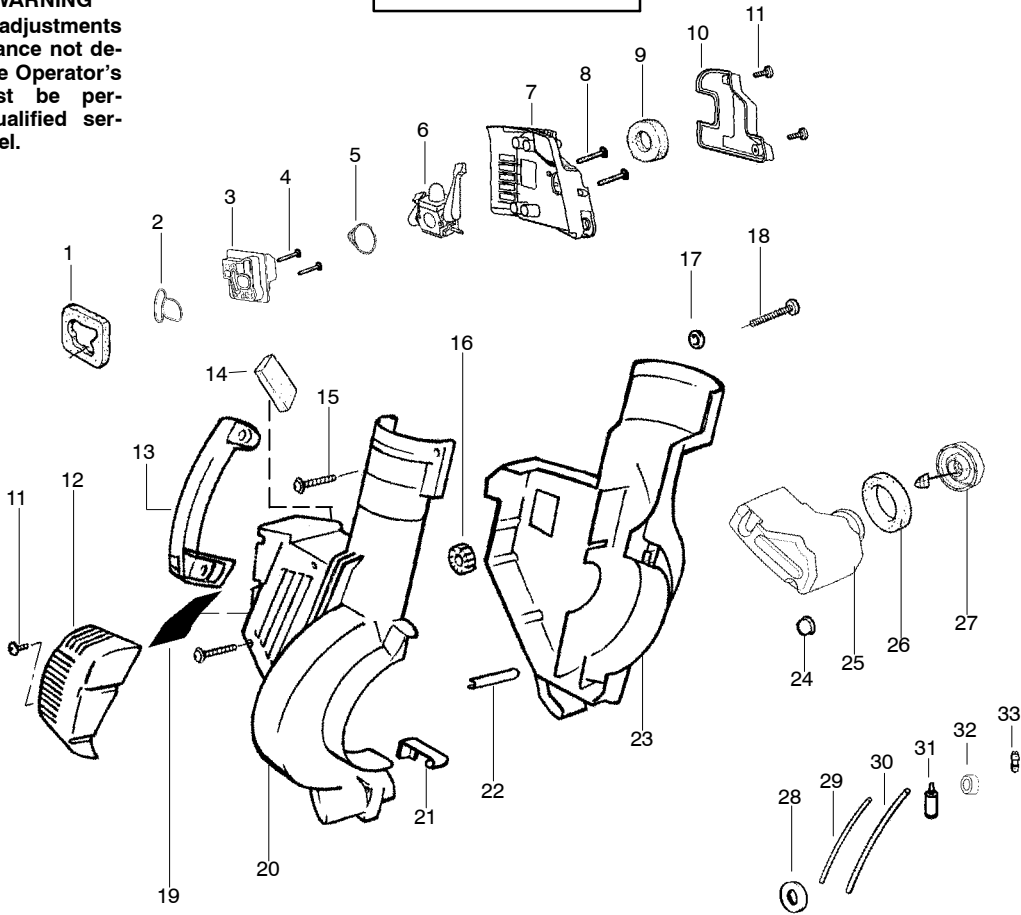

TYPE 3

⚠ WARNING
All repairs, adjustments and maintenance not described in the Operator's Manual must be performed by qualified service personnel.

Ref.	Part No.	Description	Ref.	Part No.	Description
1.	530071459	Air Dam (kit)	20.	545018204	Assy. -Housing-RH(Incl. 21)
2.	530071458	Gasket-Adapter (kit)	21.	530402044	Spring-Cover Latch
3.	530035561	Carburetor Adaptor	22.	530049617	Guide-Starter Rope
4.	530016441	Screw	23.	545018103	Housing-Left
5.	530071458	Gasket-Carburetor (kit)	24.	530036792	Isolator-Crankcase
6.	---	Kit-Carb Ass'y.	25.	530049491	Assy-Fuel Tank
	530071632	(C1Q-W11C)	26.	530049527	Gasket-Fuel Tank
	530071775	(WT-606)	27.	530049386	Fuel Cap w/Retainer
7.	530056629	Air Box	28.	530049656	Grommet-Shroud
8.	530015849	Screw-Carb.	29.	530069247	Kit-Line Carb/Purge
9.	530049383	Filter-Air	30.	530069216	Kit-Line Tank/Purge
10.	530056581	Cover-Air Filter	31.	530095646	Assy-Fuel Pick-up
11.	530016349	Screw	32.	530071459	Grommet-Fuel line (kit)
12.	545085001	Guard-Muffler	33.	530023877	Fitting-Fuel line
13.	530095469	Handle			
14.	530071459	Foam 71.12mm (kit)			
15.	530015886	Screw			Not Shown
16.	530049323	Isolator			
17.	530015197	Nut			
18.	545003502	Screw	✓	545117588	Manual-Operator's
19.	530071458	Heat reflector (kit)		530057414	Decal-Warning
				545003020	Decal-CE Warning
				530402633	Decal-Screw Warning