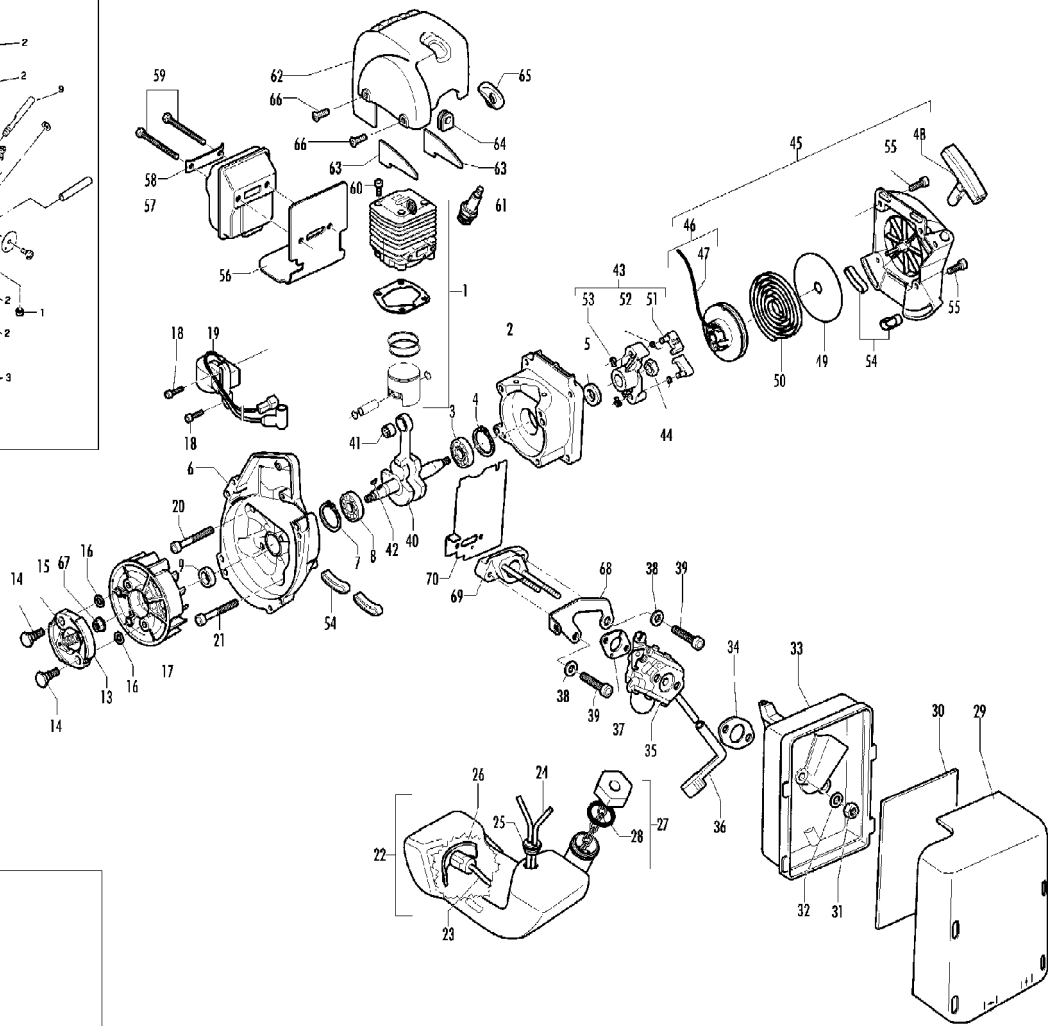

FIGURE 4

FIGURE 1

FIGURE 3

FIGURE 2

Item	P/N McC	P/N ELX	Qty	DESCRIPTION
FIGURE 1				
1		FIGURE 2		
2	247936	538247936	1	crankcase kit (starter)
3	• 235900	538235900	1	ball bearing 6002(15/32/9)
4	• 235899	538235899	1	seeger
C 5	• 228872	538228872	1	seal 13-32-5 (S7)
6	247935	538247935	1	crankcase kit (Flywheel)
7	• 235899	538235899	1	seeger ring
8	• 235900	538235900	1	ball bearing 6002(15/32/9)
C 9	• 228872	538228872	1	seal 13-32-5 (S7)
B 13	247937	538247937	1	clutch assy
14	• 241269	538241269	2	pin
C 15	• 241270	538241270	1	clutch spring
16	• 236956	538236956	2	washer
17	241240	538241240	1	flywheel
18	235806	538235806	2	screw M5x20
C 19	241298	538241298	1	ignition coil
20	235808	538235808	2	screw M5x50
21	235804	538235804	2	screw M5x30
C 22	241541	538241541	1	tank mix assy
B 23	• 229809	538229809	1	hose fuel mm245
B 24	• 229743	538229743	1	hose fuel 150mm
C 25	• 235675	538235675	1	fuel tank grommet
A 26	240452	538240452	1	pick up fuel
B 27	236563	538236563	1	fuel cap ass'y
A 28	• 236564	538236564	1	cap gasket
29	242711	538242711	1	air filter cover
B 30	241523	538241523	1	air filter
31	235642	538235642	2	nut M5
32	235248	538235248	2	washer
33	237452	538237452	1	air filter box
A 34	227417	538227417	1	gasket
C 35	FIGURE 3/4			
36	227255	538227255	1	choke knob
A 37	227692	538227692	1	gasket
38	235248	538235248	2	washer
39	235803	538235803	2	screw M5x25
40	241266	538241266	1	crankshaft assy
C 41	• 235742	538235742	1	needle bearing Ø 9x14x12
C 42	227631	538227631	1	key
43	242800	538242800	1	starter pawl ass'y
44	235218	538235218	1	nut M8
C 45	242808	538242808	1	starter assy
B 46	• 249163	538249163	1	pulley/rope
A 47	• 227703	538227703	1	rope
48	• 240884	538240884	1	starter handle
49	• 227467	538227467	1	spring shield
B 50	• 227300	538227300	1	rewind spring
B 51	• 241781	538241781	2	pawl
52	• 241782	538241782	2	spring shield
B 53	• 111088	538111088	2	snap ring
54	241248	538241248	4	fuel tank grommet
55	236527	538236527	4	screw M6x16
C 56	241280	538241280	1	muffler gasket
C 57	241432	538241432	1	muffler assy
58	• 227236	538227236	1	clamp
59	• 227274	538227274	2	screw M5x60
60	227565	538227565	4	screw M5x25
A 61	92879	538092879	1	spark plug RDJ8J
62	242706	538242706	1	engine cover
63	241416	538241416	2	engine cover gasket