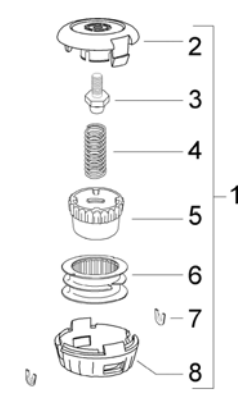

Brand	All
--------------	-----

date	06/03/2006
number	MBEN2006_V100000001

Models		
All italian straight shaft trimmers and brushcutters (from year 2006 on, from serial number 60000000 on) but:	953900393	ELITE 4230X BP
	953900394	ELITE 4630X BP
	953900397	B 422X BP
	953900517	QUATTRO 52 PM
	953900520	B 522 M
	953900521	QUATTRO 52 BP PRO
	953900528	B 462X BP
	953900529	B 522X BP
	953900549	B 422X TNG

All italian straight shaft trimmers and brushcutters in our range except the ones listed above, from serial 60000000 are assembled with the new string heads P25 and P35. See tables below for the new spareparts' PNs.

New P25 trimmer head (replacing 538248585, 538041285 538249174, 538249175, 538249346)

	Item	P/N	Qty	DESCRIPTION
A	1	531025001	1	P 25 trimmer head ⁽¹⁾
	2	• 537419302	1	body
	3	• 537338901	1	adapter P25
C	4	• 537338801	1	spring P25
C	5	• 537419601	1	knob
C	6	• 537419501	1	spool, without line ⁽²⁾
C	7	• 537419701	2	bushing
	8	• 537419401	1	cover

New P35 trimmer head (replacing 538040853, 538242506, 538248302, 538249157)

	Item	P/N	Qty	DESCRIPTION
A	1	531025002	1	P 35 trimmer head ⁽¹⁾
	2	• 537421501	1	body
	3	• 537427901	1	adapter P35
C	4	• 537186001	1	spring P35
C	5	• 537421801	1	knob
C	6	• 537421701	1	spool, without line ⁽³⁾
C	7	• 537419701	2	bushing
	8	• 537421601	1	cover