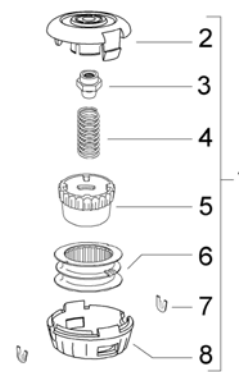

Brand	All
--------------	-----

date	06/03/2006
number	MBEN2006_V100000001

Models		
All italian straight shaft trimmers and brushcutters (from year 2006 on, from serial number 60000000 on) but:	953900393	ELITE 4230X BP
	953900394	ELITE 4630X BP
	953900397	B 422X BP
	953900517	QUATTRO 52 PM
	953900520	B 522 M
	953900521	QUATTRO 52 BP PRO
	953900528	B 462X BP
	953900529	B 522X BP
	953900549	B 422X TNG

All italian straight shaft trimmers and brushcutters in our range except the ones listed above, from serial 60000000 are assembled with the new string heads P25 and P35. See tables below for the new spareparts' PNs.

New P25 trimmer head (replacing 538248585, 538041285 538249174, 538249175, 538249346)

	Item	P/N	Qty	DESCRIPTION
A	1	531025001	1	P 25 trimmer head ⁽¹⁾
	2	• 537419302	1	body
	3	• 537338901	1	adapter P25
C	4	• 537338801	1	spring P25
C	5	• 537419601	1	knob
C	6	• 537419501	1	spool, without line ⁽²⁾
C	7	• 537419701	2	bushing
	8	• 537419401	1	cover

New P35 trimmer head (replacing 538040853, 538242506, 538248302, 538249157)

	Item	P/N	Qty	DESCRIPTION
A	1	531025002	1	P 35 trimmer head ⁽¹⁾
	2	• 537421501	1	body
	3	• 537427901	1	adapter P35
C	4	• 537186001	1	spring P35
C	5	• 537421801	1	knob
C	6	• 537421701	1	spool, without line ⁽³⁾
C	7	• 537419701	2	bushing
	8	• 537421601	1	cover