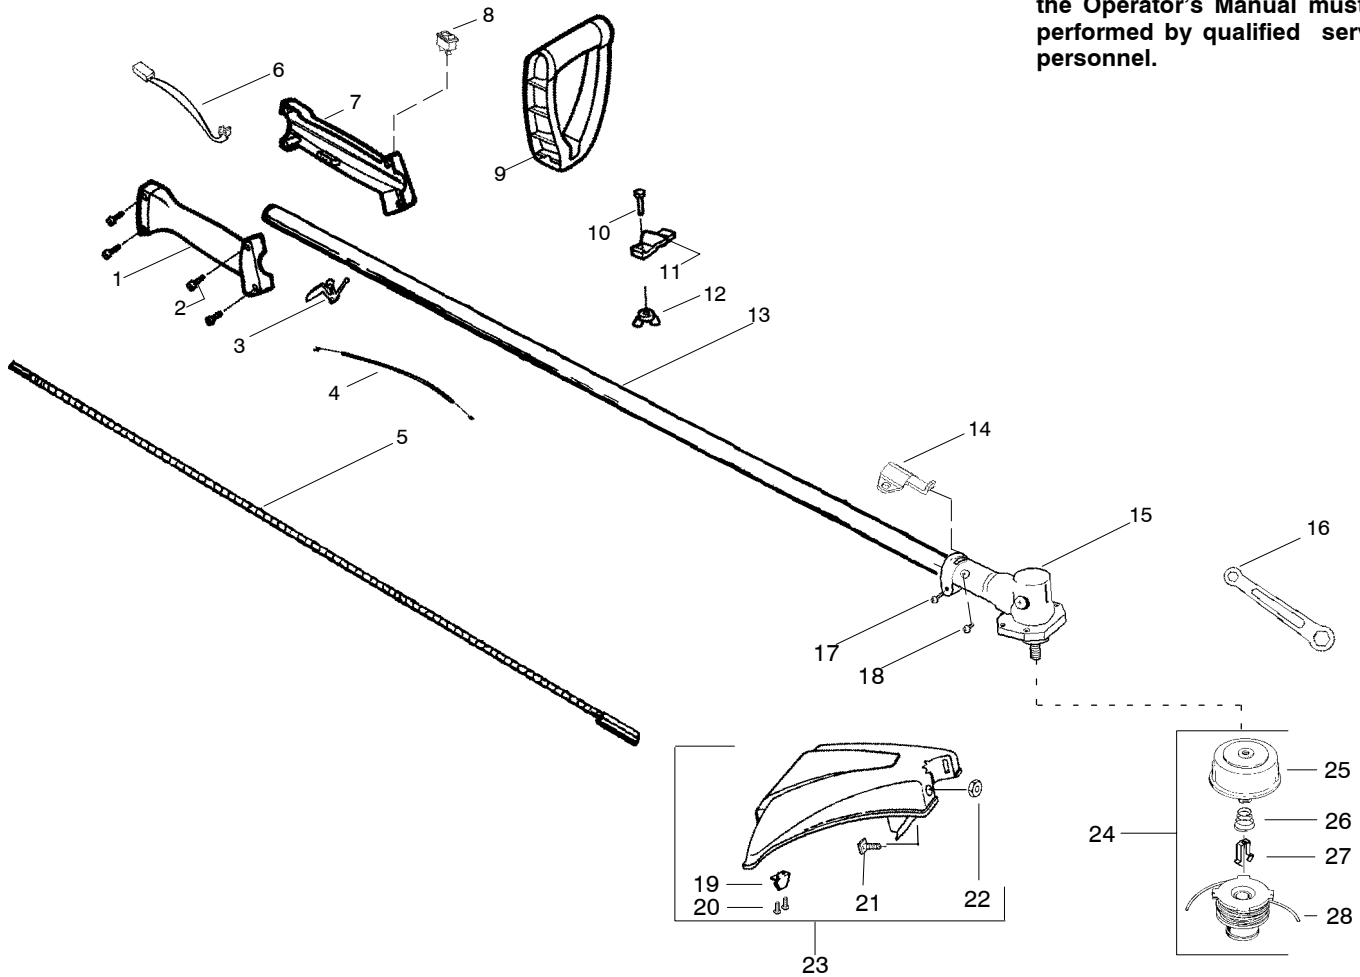

**⚠ WARNING**  
**All repairs, adjustments and maintenance not described in the Operator's Manual must be performed by qualified service personnel.**

Ref.	Part No.	Description	Ref.	Part No.	Description
1.	530069888	Kit- Throttle Hsg. (Right)	18.	530016224	Screw
2.	530016273	Screw- Throttle Hsg.	19.	530052285	Line Limiter
3.	530038682	Trigger	20.	530015966	Screw-Line Limiter
4.	530036744	Assy-Throttle Cable	21.	530015820	Bolt
5.	530096075	Flex-Drive Shaft	22.	530015197	Nut
6.	530054183	Assy-Leadwire	23.	530071804	Kit-Shield Ass'y. (incl. 16,19,20,21,22)
7.	530095382	Throttle Hsg. (Left)	24.	530056498	Assy-Cutting Head (Incl. 25-28)
8.	530069572	Kit-Switch	25.	530095772	Hub Ass'y
9.	530038708	Assist Handle	26.	530053241	Spring
10.	530015820	Bolt	27.	530401957	Clip-Retainer-Head
11.	530094742	Clamp-Handle	28.	530056500	Assy-Spool w/Line
12.	530016152	Wingnut			Not Shown
13.	530071801	Assy-Drive Shaft Hsg.			Operator Manual
14.	530096067	Bracket-Shield			(Scan)
15.	530096068	Assy-Gear Box			(Euro)
16.	530056401	Wrench			530056462
17.	530016014	Screw			Shaft Warning Decal