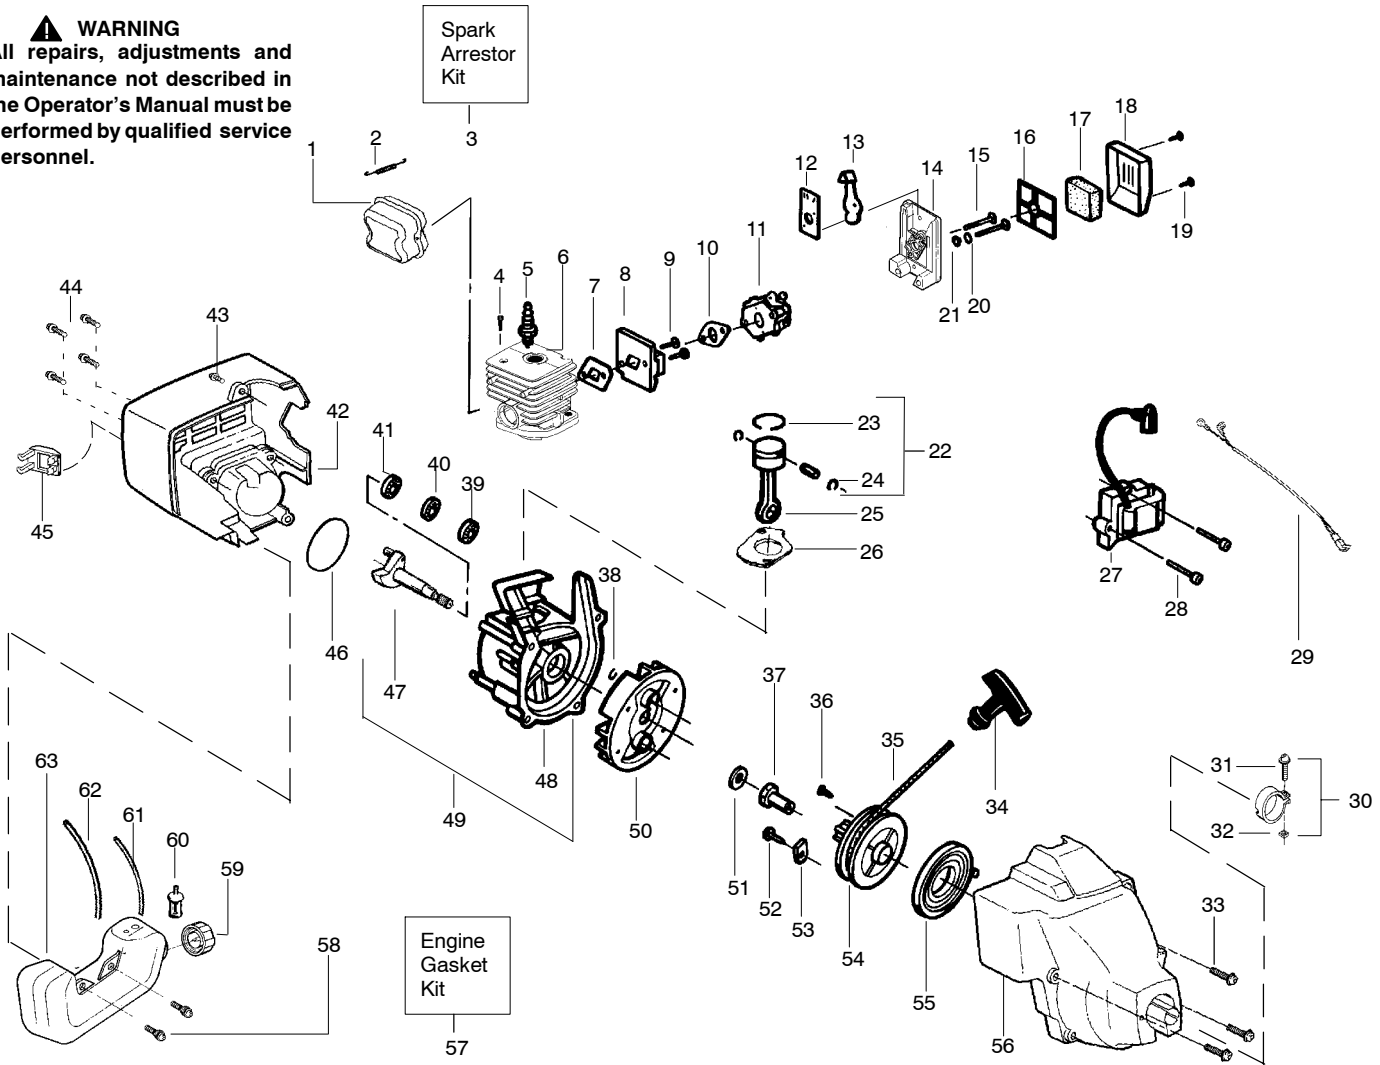

⚠ WARNING
All repairs, adjustments and maintenance not described in the Operator's Manual must be performed by qualified service personnel.

Ref.	Part No.	Description	Ref.	Part No.	Description	Ref.	Part No.	Description
1.	530071396	Kit - Muffler (incl. 2)	22.	530071833	Kit - Piston	45.	530054536	Guard-Muffler
2.	530042088	Spring-Muffler	23.	530055120	(Incl. 23, 24 & Pin)	46.	530071363	O-Ring-C'case (kit)
3.	530071391	Kit-Spark Arrestor	24.	530015162	Ring-Piston	47.	530054753	Assy-Crankshaft
4.	530015953	Screw-Cylinder	25.	530069945	Retainer-Piston Pin	48.	530071627	Kit-Crankcase
5.	Champion	Spark Plug (RCJ 6Y)	26.	530071363	Gasket-Cylinder (kit)	49.	530071624	Assy-C'case & C'shaft
6.	530071359	Kit-Cylinder	27.	530039163	Module-Ignition			(Incl. 39-41)
7.	530071363	Gasket-Cyl/Carb.(kit)	28.	530016357	Screw	50.	530069886	Assy-Flywheel
8.	530057634	Adaptor-Carb.	29.	530049018	Assy-Switch Wire	51.	530015828	Washer-Flat
9.	530016014	Screw	30.	530056365	Assy-Nose Cone Clamp	52.	530015775	Screw
10.	530071363	Gasket-Carb.(kit)	31.	530016381	(Incls. 31 & 32)	53.	530027523	Retainer
11.	530071630	Kit - Carburetor Ass'y (C1U-W7D)	32.	530016382	Screw-Nose Cone	54.	530069400	Kit-Starter Pulley
Repair kits are not available for this carb. - Please order complete assy.			33.	530015810	Nut-Nose Cone	55.	530042085	Spring-Starter
12.	530038747	Plate-Choke Mounting	34.	530027569	Screw	56.	530071677	Kit-Fan Hsg. Assy.
13.	530038686	Shutter-Choke	35.	530069232	Kit - Rope	57.	530071363	Kit-Engine Gasket
14.	530052431	Box-Air	36.	530016392	Screw			(Incl. 7,10,26,46)
15.	530016393	Screw	37.	530038604	Coupling-Drive	58.	530016379	Retainer-Fuel Tank
16.	530036569	Plate - Filter Support	38.	530015941	Retain. Ring-C'shaft	59.	530014347	Assy-Fuel Cap w/ret.
17.	530036575	Foam-Air Filter	39.	530055728	Bearing-Outer	60.	530095646	Assy-Fuel Pickup
18.	530036568	Cover-Air Filter	40.	530019264	Seal-C'case	61.	530069247	Kit-Fuel Line (Small)
19.	530016349	Screw	41.	530032125	Bearing-Inner	62.	530069216	Kit-Fuel Line (Large)
20.	530015852	Spacer-Choke	42.	530057026	Shroud-Rear	63.	530049296	Assy-Fuel Tank (Incl. cap, fuel line, filter)
21.	530015254	Washer	43.	530015934	Screw			
			44.	530015810	Screw			

↗ = NEW PART NUMBER FOR THIS IPL   * = REFER TO THE SERVICE REFERENCE INDICATED FOR MORE INFORMATION. (LOCATED AT END OF IPL)