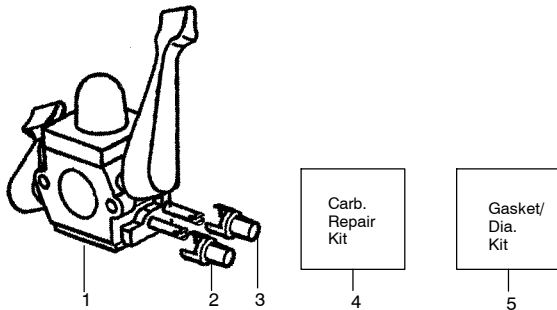

TYPE 2,3 ONLY

Carburetor Assembly Part # 530071465 - (C1Q-W11)

Ref.	Part No.	Description
1.	530071465	Assy-Carb. Zama (C1Q-W11)
2.	530038479	Cap-Limiter (high) brown
3.	530038478	Cap-Limiter (low) tan
4.	530071475	Kit-Carb. Repair
5.	530071489	Kit-Carb. Gasket (Zama)