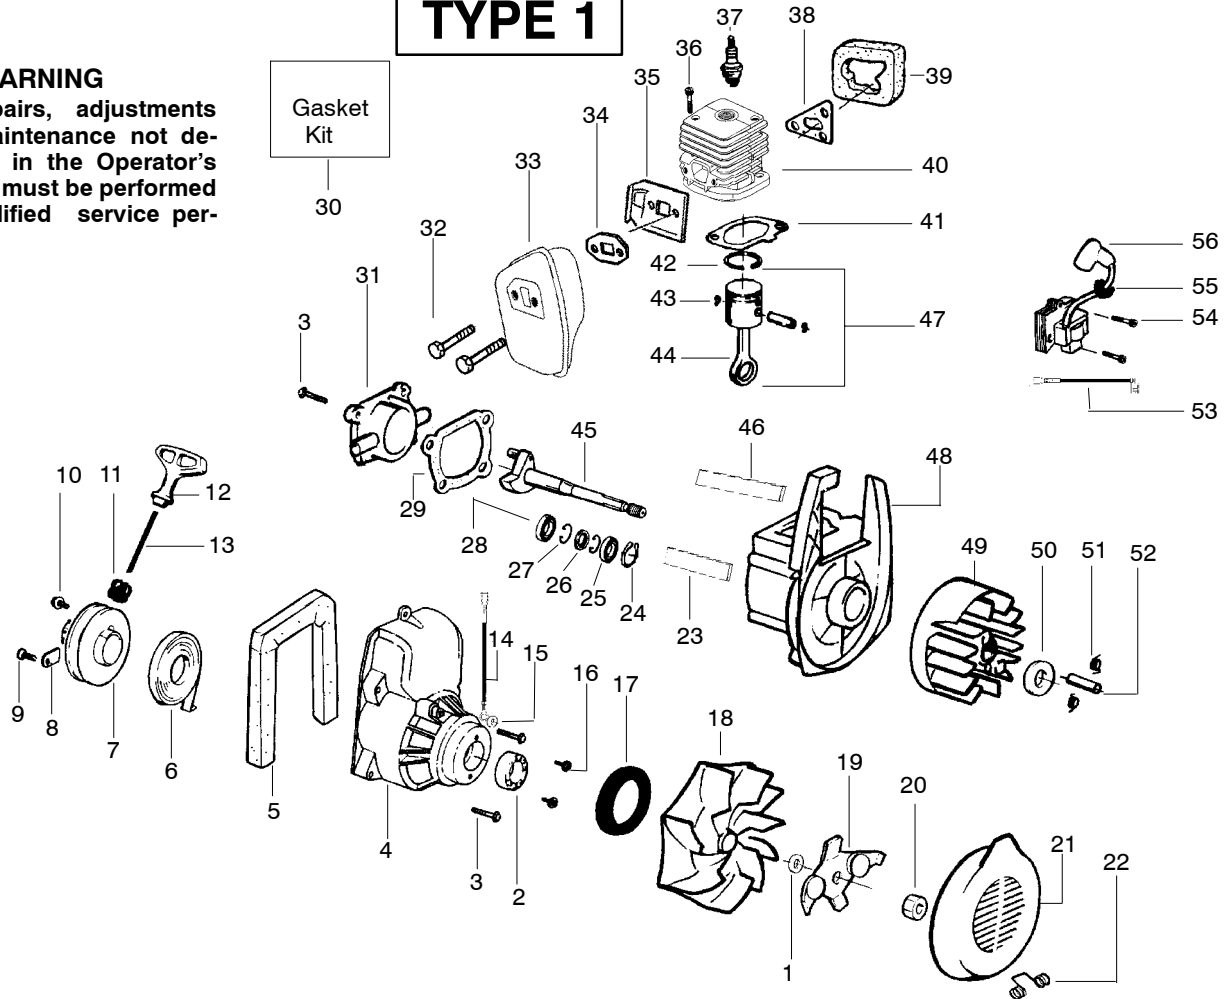

WARNING
All repairs, adjustments and maintenance not described in the Operator's Manual must be performed by qualified service personnel.

TYPE 1

Ref.	Part No.	Description	Ref.	Part No.	Description	Ref.	Part No.	Description
1.	530016240	Washer-Belleville	24.	530015941	Retainer Ring-C'chaft	44.	530069945	Connecting Rod Ass'y.
2.	530054292	Bearing	25.	530032124	Bearing - Outer	45.	530049429	Assy. - Crankshaft
3.	530015810	Screw	26.	530019179	Seal - Crankcase	46.	530049846	Foam - Top
4.	530054114	Fan Housing Ass'y. (incl. 2, 3)	27.	530015945	Retaining Ring- c'case	47.	530069812	Piston Kit (Incl. 42 & 43)
5.	530049713	Foam Seal	28.	530032125	Bearing - Inner	48.	530069818	Assy.- Crankcase (incl. 25-28)
6.	530042086	Starter Spring	29.	530019181	Gasket - C'case/Shrd Kit - Gasket (incl. 29,34,38,41)	49.	530071268	Assy-Flywheel (incl51)
7.	530069885	Starter Pulley Kit	30.	530069813	Cover - Crankcase	50.	530015149	Washer
8.	530016226	Retainer Can	31.	530049297	Bolt - Muffler	51.	530023817	Spring-Starter Dog
9.	530015880	Screw	32.	530016203	Assy. - Muffler	52.	530016190	Flywheel Spacer
10.	530016080	Screw-Starter Pulley	33.	530052241	Gasket - Muffler	53.	530049495	Leadwire - Switch
11.	530029182	Eyelet - Flange	34.	530019241	Shield - Muffler	54.	530016208	Bolt
12.	530049488	Starter Handle	35.	530049502	Screw	55.	530019182	Grommet-Ign. Module
13.	530069232	Kit - Rope	36.	530015953	Spark Plug (RCJ-8Y)	56.	530052266	Ignition Module
14.	530049496	Leadwire - Ground	37.	952030201	Gasket- Carb. Adapter			
15.	530015677	Washer	38.	530019242	Air Dam			
16.	530015815	Screw	39.	530019247	Cylinder Kit	Not Shown		
17.	530019240	O-Ring	40.	530069865	Gasket - Cylinder		530069914	Spark Arrestor Kit (Optional)
18.	530069817	Assy.Impeller	41.	530049467	Piston Rings (2)			
19.	530095461	Assy. Mulch Blade	42.	530055120	Retainer			
20.	530626605	Nut	43.	530015162				
21.	530049313	Door - Inlet						
22.	530402043	Spring-Return Cover						
23.	530049847	Foam - Side						

✓ = NEW PART NUMBER FOR THIS IPL   ★ = REFER TO THE SERVICE REFERENCE INDICATED FOR MORE INFORMATION. (LOCATED AT END OF IPL)
● = THESE PARTS ARE ILLUSTRATED FOR CLARITY. ORDER COMPLETE ASSEMBLY.