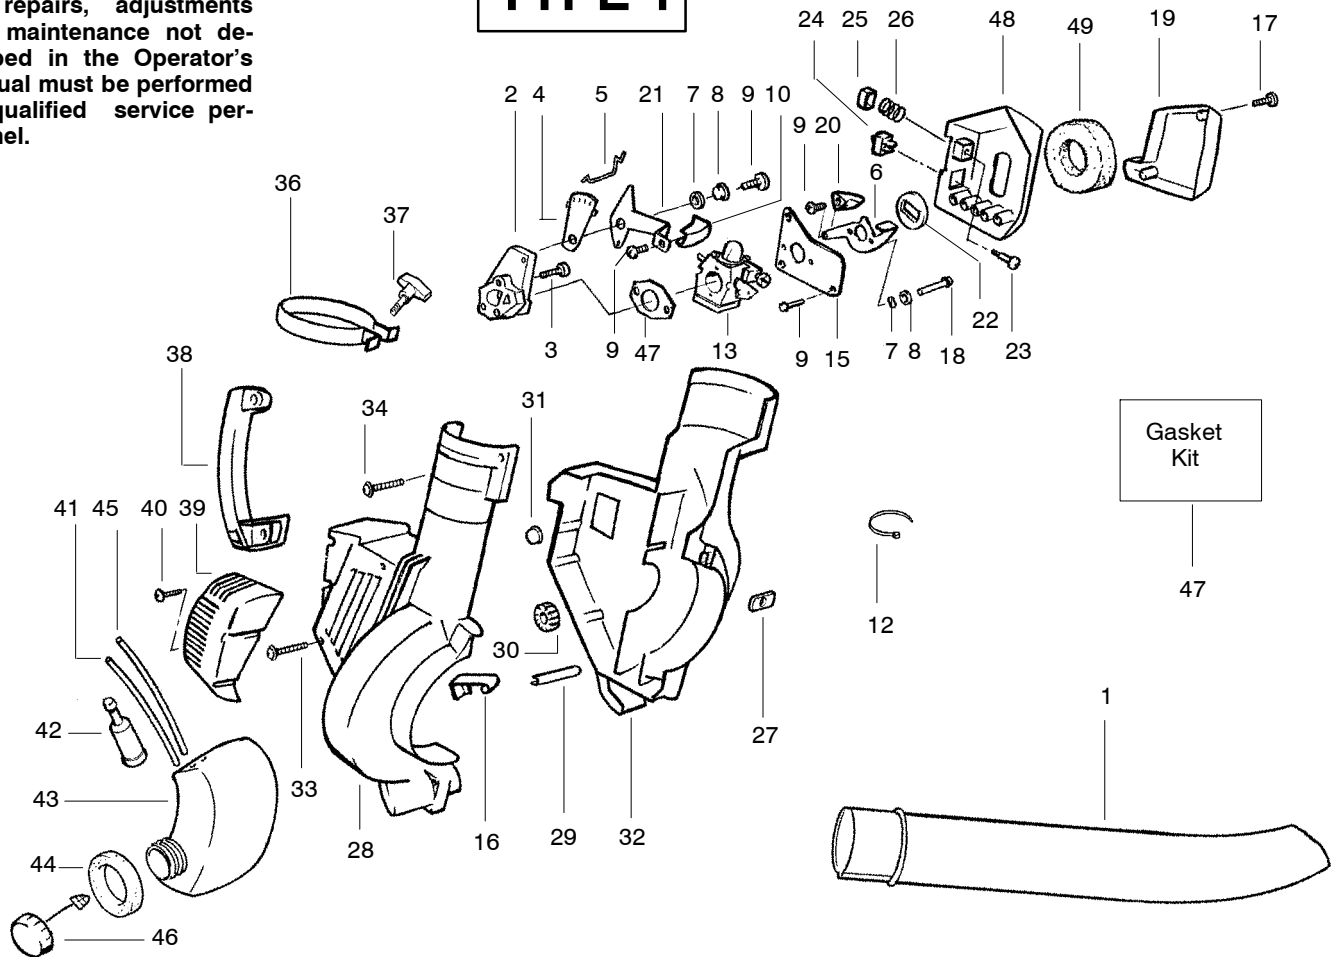

WARNING
All repairs, adjustments and maintenance not described in the Operator's Manual must be performed by qualified service personnel.

TYPE 1

Ref.	Part No.	Description	Ref.	Part No.	Description
1.	530095597	Blower Tube	28.	530049312	Housing-Right
2.	530049322	Carburetor Adaptor	29.	530049617	Guide Starter Rope
3.	530016014	Screw	30.	530049323	Isolator
4.	530049526	Throttle Plate	31.	530036792	Isolator
5.	530049324	Throttle Linkage	32.	530049311	Housing-Left
6.	530049834	Choke Lever	33.	530015886	Screw
7.	530015254	Washer	34.	530015880	Screw
8.	530015852	Choke Spacer	36.	530016324	Clamp-Blower Tube
9.	530015775	Screw	37.	530016322	Knob
10.	530049837	Knob-Throttle Lever	38.	530095469	Handle
12.	530049494	Wire Clamp	39.	530049879	Muffler Cover
13.	530069924	Carburetor Ass'y. (WA-229)	40.	530015880	Screw
15.	530052293	Choke Plate	41.	530069247	Line Kit-Carb/Purge
16.	530402044	Spring Cover Latch	42.	530095646	Fuel Pick-up Ass'y.
17.	530015957	Screw	43.	530049491	Fuel Tank Ass'y.
18.	530015849	Screw	44.	530049527	Gasket-Fuel Tank
19.	530049315	Air Box Cover	45.	530069216	Line Kit-Tank/Purge
20.	530049836	Knob-Choke Lever	46.	530049386	Fuel Cap w/Retainer
21.	530049325	Throttle Lever	47.	530069813	Gasket Kit
22.	530019246	Filter-Choke Plate	48.	530049316	Air Box
23.	530016211	Retainer-Purge Button	49.	530049383	Air Filter
24.	530069572	Switch			
25.	530049838	Purge Button			
26.	530016212	Spring-Purge Button			
27.	530016207	Nut			
				Not Shown	
				---	Operator Manual
				530087850	Scan.
				530087851	Euro.

✓ = NEW PART NUMBER FOR THIS IPL

* = REFER TO THE SERVICE REFERENCE INDICATED FOR MORE INFORMATION. (LOCATED AT END OF IPL)

TYPE 1 ONLY

Carburetor Assembly Part # 530069924 - (WA-229)

Key No.	Part No.	Description
1	530038403	Limiter Cap
2	530069842	Carburetor Repair Kit
3	530069845	Gasket/Diaphragm Kit