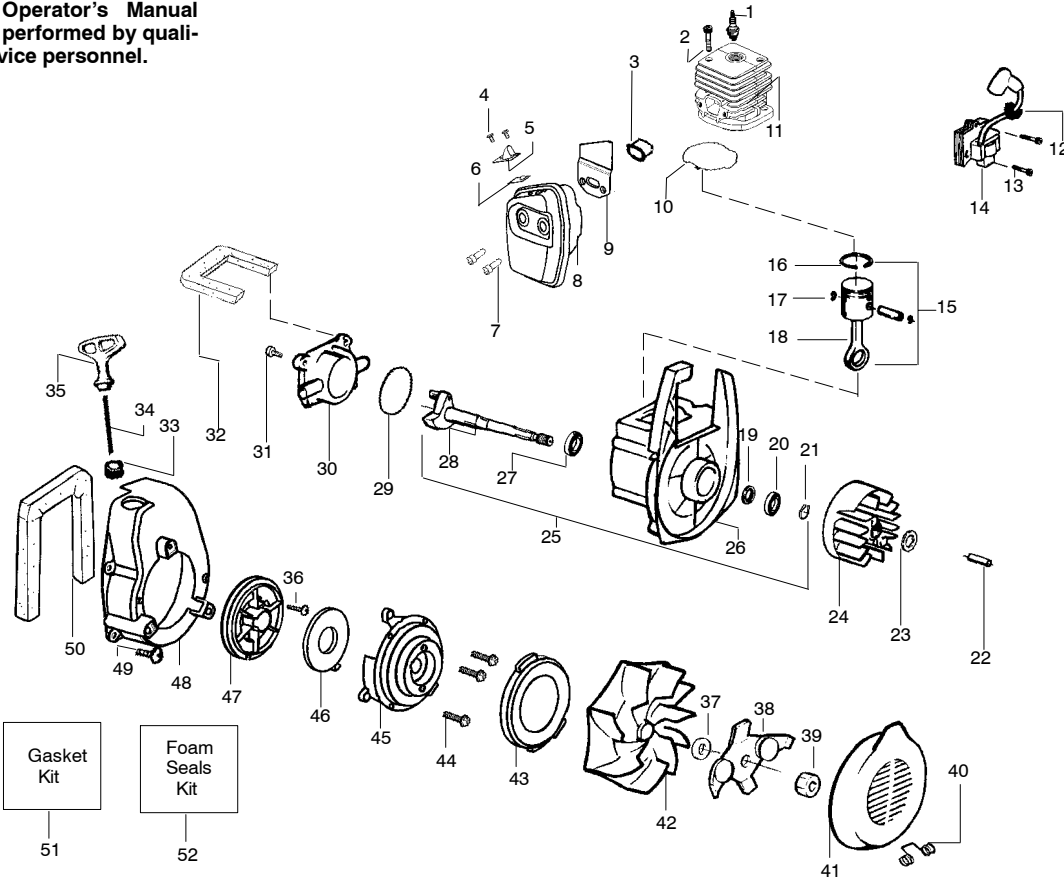

TYPE 2

WARNING
All repairs, adjustments and maintenance not described in the Operator's Manual must be performed by qualified service personnel.

Ref.	Part No.	Description	Ref.	Part No.	Description	Ref.	Part No.	Description
1.	952030164	Spark Plug (RCJ-6Y)	20.	530055728	Bearing-Outer	39.	530626605	Nut
2.	530015953	Screw	21.	530015941	Retainer Ring-C'chaft	40.	530402043	Spring-Return Cover
3.	530055191	Insulator-Heat	22.	530016190	Spacer-Flywheel	41.	530049313	Door-Inlet
4.	530055240	Screw	23.	530015149	Washer	42.	530069817	Kit-Impeller Assy
5.	530055241	Deflector-Muffler	24.	530039209	Assy-Flywheel	43.	530055106	Seal-Ring
6.	530071461	Kit-Spark Screen(incl. #4)	25.	530071456	Assy-Crankcase/Crank shaft (incl. 21,26,28)	44.	530016349	Screw
7.	530016341	Screw-Muffler-Internal	26.	530012440	Assy-Crankcase (Incl. 19,20,27)	45.	530055101	Housing-Pulley
8.	530071499	Kit-Muffler (incl. 4-6,7,9)	27.	530032125	Bearing-Inner	46.	530042086	Spring-Starter
9.	530071458	Gasket-Baffle (Kit)	28.	530012452	Assy-Crankshaft	47.	530071466	Kit-Starter Pulley
10.	530071458	Gasket-Cylinder (Kit)	29.	530071458	O-ring-C/case (Kit)	48.	530055102	Housing-Fan
11.	530071457	Kit-Cylinder	30.	530012443	Cover-Crankcase	49.	530015810	Screw
12.	530019182	Grommet-Ign. Module	31.	530015810	Screw	50.	530071459	Foam-365mm (Kit)
13.	530016357	Screw-Ignition Module	32.	530071459	Foam-219mm (Kit)	51.	530071458	Kit-Gasket (includes #9,10,29, adaptor gas ket, & carb. gasket)
14.	530035505	Module-Ignition	33.	530029182	Eyelet-Flange	52.	530071459	Kit-Foam Seals (includes #32,50, air dam & Fuel line grommet)
15.	530069812	Kit-Piston (Incl. 16 & 17)	34.	530071467	Kit-Rope			
16.	530055120	Ring-Piston	35.	530049488	Handle-Starter			
17.	530015162	Retainer-Piston Pin	36.	530016326	Screw-Rope			
18.	530069945	Assy-Connecting Rod	37.	530016240	Washer-Belleville			
19.	530019264	Seal-Crankcase	38.	530095461	Assy-Mulch Blade			

↙ = NEW PART NUMBER FOR THIS IPL   ★ = REFER TO THE SERVICE REFERENCE INDICATED FOR MORE INFORMATION. (LOCATED AT END OF IPL)