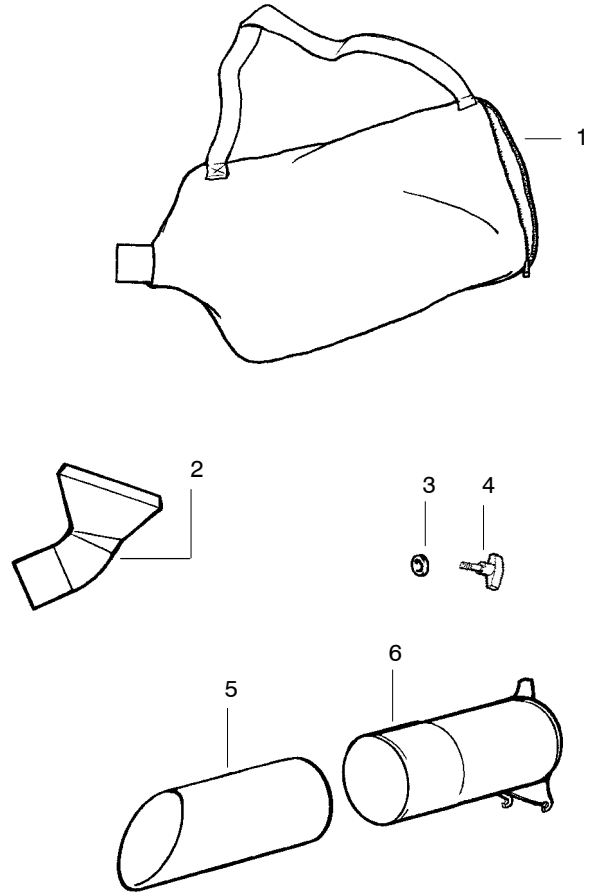

✓ = NEW PART NUMBER FOR THIS IPL

* = REFER TO THE SERVICE REFERENCE INDICATED FOR MORE INFORMATION. (LOCATED AT END OF IPL)

TYPE 1 ONLY

Carburetor Assembly Part # 530069924 - (WA-229)

Key No.	Part No.	Description
1	530038403	Limiter Cap
2	530069842	Carburetor Repair Kit
3	530069845	Gasket/Diaphragm Kit

TYPE 2,3 ONLY

Carburetor Assembly Part # 530071465 - (C1Q-W11)

Ref.	Part No.	Description
1.	530071465	Assy-Carb. Zama (C1Q-W11)
2.	530038479	Cap-Limiter (high) brown
3.	530038478	Cap-Limiter (low) tan
4.	530071475	Kit-Carb. Repair
5.	530071489	Kit-Carb. Gasket (Zama)

TYPE 1,2,3

Vacuum Tube Ass'y.

Ref.	Part No.	Description
1.	530095564	Assy-Vac. Bag w/strap
2.	530095470	Tube-Elbow Vac
3.	530049686	Retainer-Vac Tube Knob
4.	530016322	Knob
5.	530094476	Tube-Lower Vac
6.	*****	Tube-Upper Vac