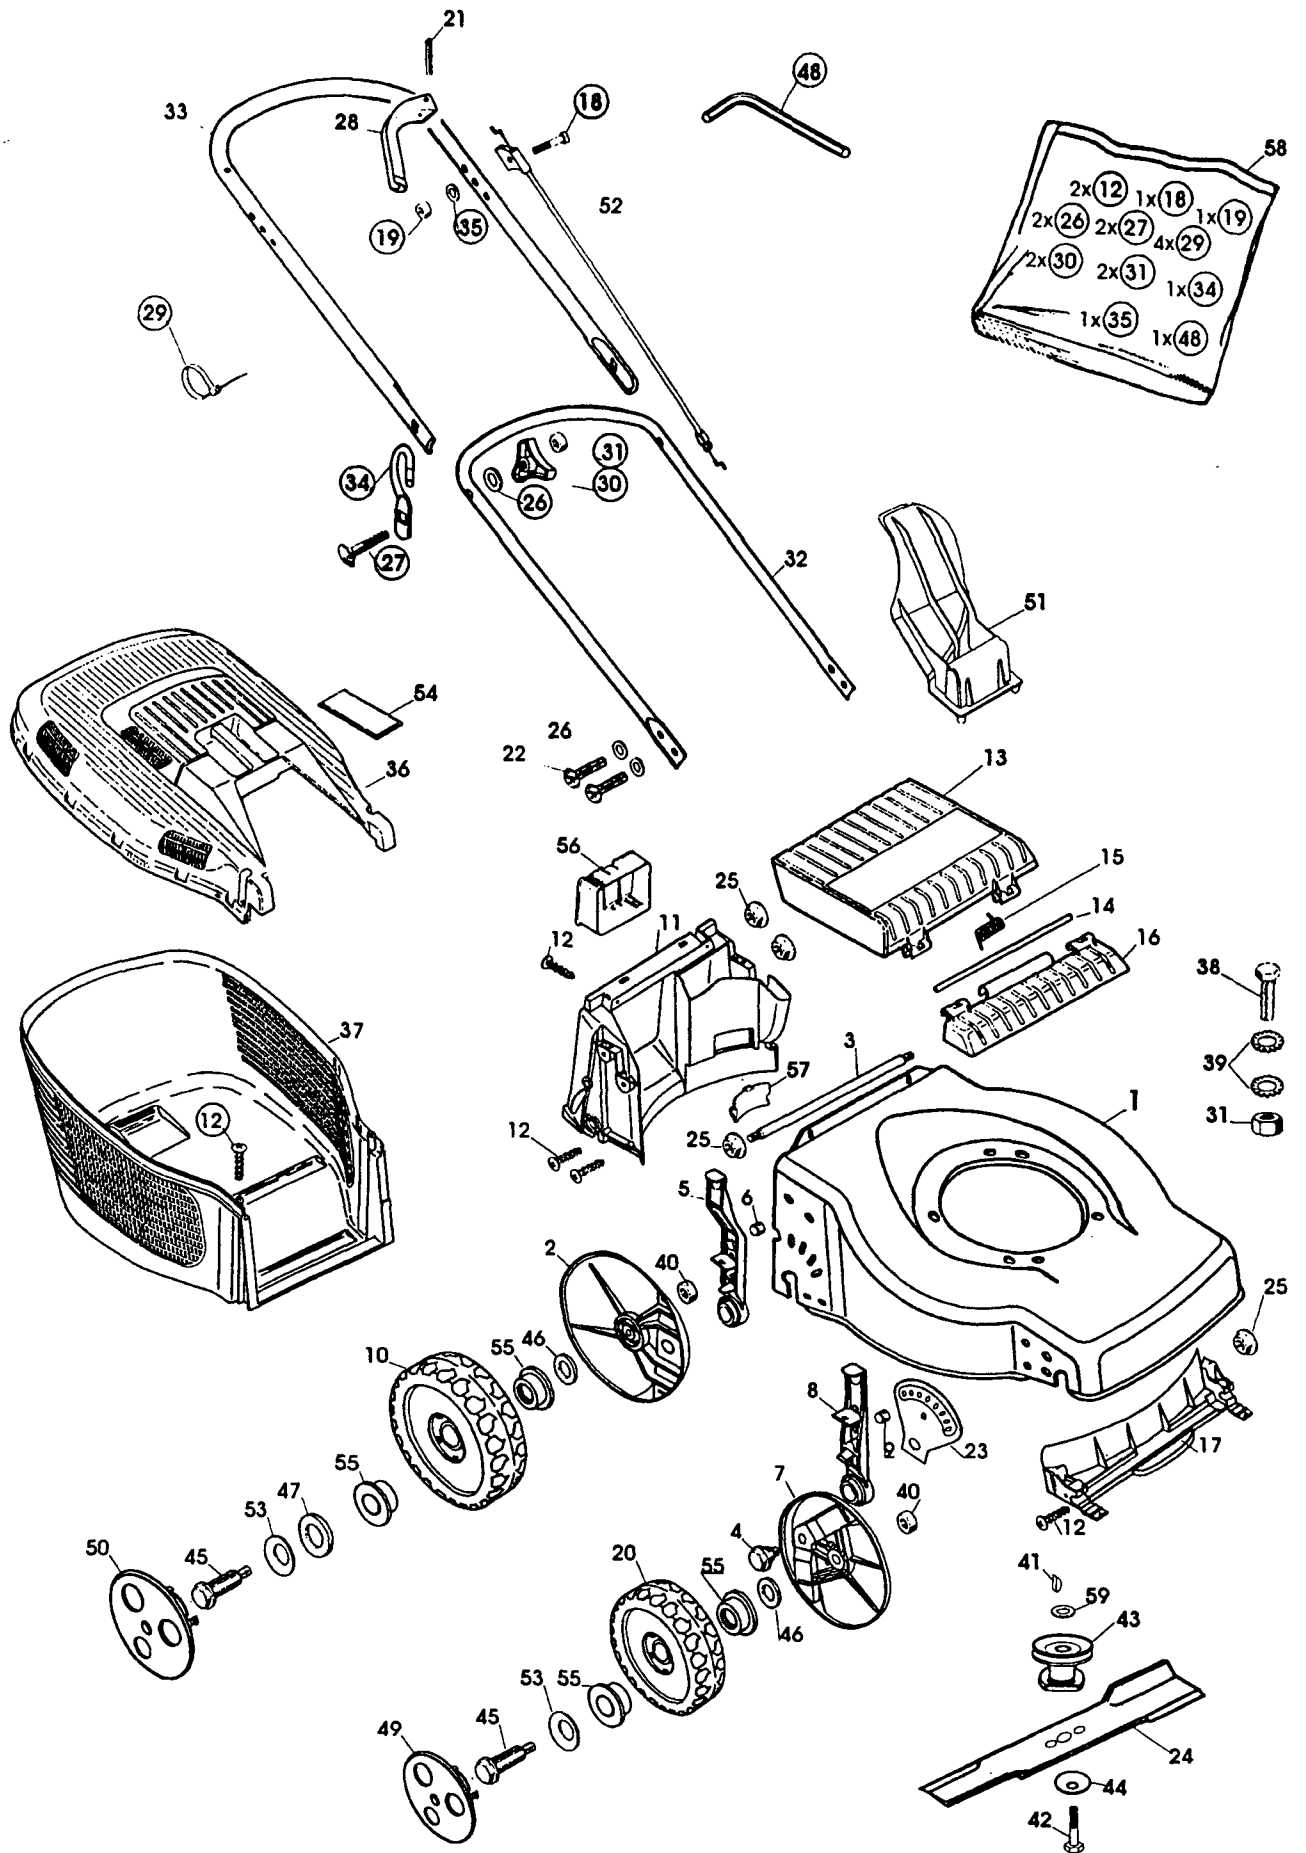

# Lawn Mac Model ML533 Combi

## Lawn Mac Model ML533 Combi

Item	Part No	Description	Item	Part No	Description
1.	1117.1217-01	Deck	31.	9799.0831-02	Nut
2.	1117.1377-01	Wheel Lever	32.	1117.1149-01	Lower Handle Tube
3.	1117.1219-01	Reinforcement	33.	1117.1221-01	Upper Handle Tube
4.	1117.1182-01	Shoulder Bolt	34.	1117.1116-01	Rope Clamp
5.	1117.1229-01	Spring Lever	35.	9699.0025-02	Washer
6.	1117.1214-01	Key	36.	1117.1157-01	Upper Grass Box
7.	1117.1376-01	Wheel Lever	37.	1117.1218-01	Lower Grass Box
8.	1117.1228-01	Spring Lever	38.	9997.0830-16	Bolt
9.	1117.1215-01	Key	39.	9678.0009-02	Grip Washer
10.	1111.3238-01	Wheel	40.	9716.0831-02	Nut
11.	1117.3008-01	Rear Baffle	41.	9600.0014-00	Key
12.	9836.9516-12	Screw	42.	9987.5251-12	Blade Bolt
13.	1117.1156-01	Rear Flap	43.	1117.1201-01	Blade Mount
14.	1117.1143-01	Shaft for Rear Flap	44.	1117.1065-01	Disk Washer
15.	1117.1126-01	Spring for Rear Flap	45.	1111.3164-01	Wheel Bolt
16.	1117.1155-01	Rear Flap Fixing	46.	9699.0062-02	Washer
17.	1117.3007-01	Front Baffle	47.	9699.0037-02	Washer
18.	9948.0635-16	Screw	48.	1117.1355-01	Allen Key
19.	9799.0631-02	Bolt	49.	1117.2804-01	Hub Cap
20.	1111.3163-01	Wheel	50.	1111.2815-01	Hub Cap
21.	9595.0258-00	Key	51.	1117.3001-01	Mulch Plug
22.	1117.1364-01	Bolt	52.	1117.1183-01	OPC Cable
23.	1117.1213-01	Sector	53.	9694.0003-00	Washer
24.	1117.3015-01	Blade	54.	1117.1135-01	Cap
25.	1117.1131-01	Nut	55.	9549.0053-00	Ball Bearing
26.	9699.0028-02	Washer	56.	1111.2927-01	Battery Holder
27.	9898.0845-12	Screw	57.	1117.1148-01	Transmission Cover
28.	1117.1177-01	Knob OPC	58.	1117.3030-01	Montage Kit
29.	9579.0008-00	Cable Tie	59.	9699.0035-02	Washer
30.	1117.1108-01	Knob			