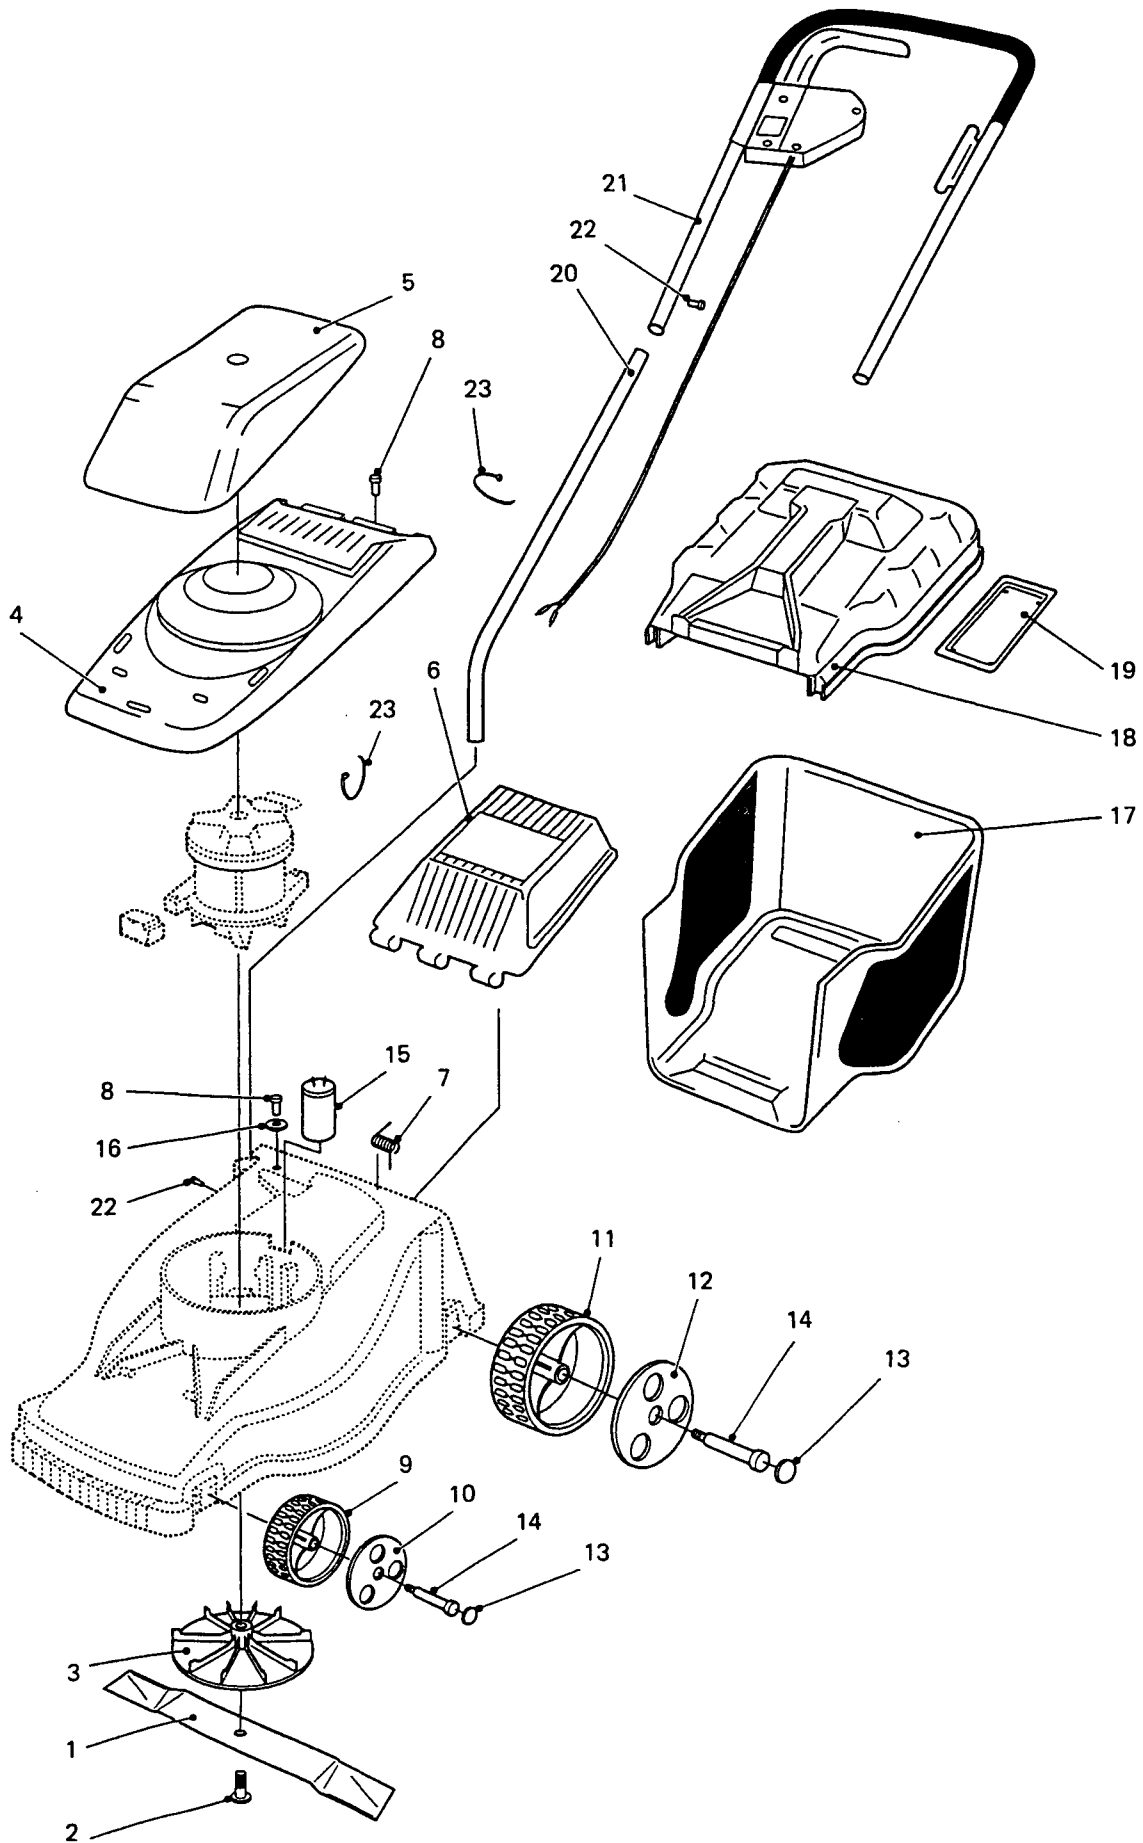

Lawn Mac Model ML 321/322

Lawn Mac Model ML 321/322

Item	Part No	Description
1.	1111.2759-01	Blade
2.	1111.2787-02	Blade Bolt
3.	1111.2751-01	Fan/Blade Holder
4.	1111.2750-13	Lower Cover
5.	1111.2929-02	Motor Cover
6.	1111.2761-13	Flap
7.	1111.2789-01	Spring
8.	9836.9110-12	Screw
9.	1111.2762-01	Wheel
10.	1111.2763-13	Hub Cap
11.	1111.2754-01	Wheel
12.	1111.2755-13	Hub Cap
13.	1111.2756-13	Wheel Cup
14.	1111.2788-01	Wheel Bolt
15.	9400.0239-00	Condenser (1000W Motor)
16.	1111.2765-00	Washer
17.	1111.2760-02	Collector
18.	1111.2758-13	Top Collector
19.	1111.2764-01	Cover
20.	1111.2768-02	Handle Bar Tube
21.	1111.2904-04	Upper Handle W Switch GB
22.	9847.7909-16	Screw
23.	9579.0008-00	Cable Holder
	9400.0246-00	Extension Cord (Not Illustrated) (GB)

Lawn Mac Model ML 321/322

McCULLOCH.
OUTDOOR PRODUCT (UK) Ltd.

McCulloch Outdoor Product (UK) Ltd
Centre 27 Business Park
Bankwood Way, Birstall
BATLEY WF17 9TB

Telephone: 01924 420888
Fax: 01924 420870