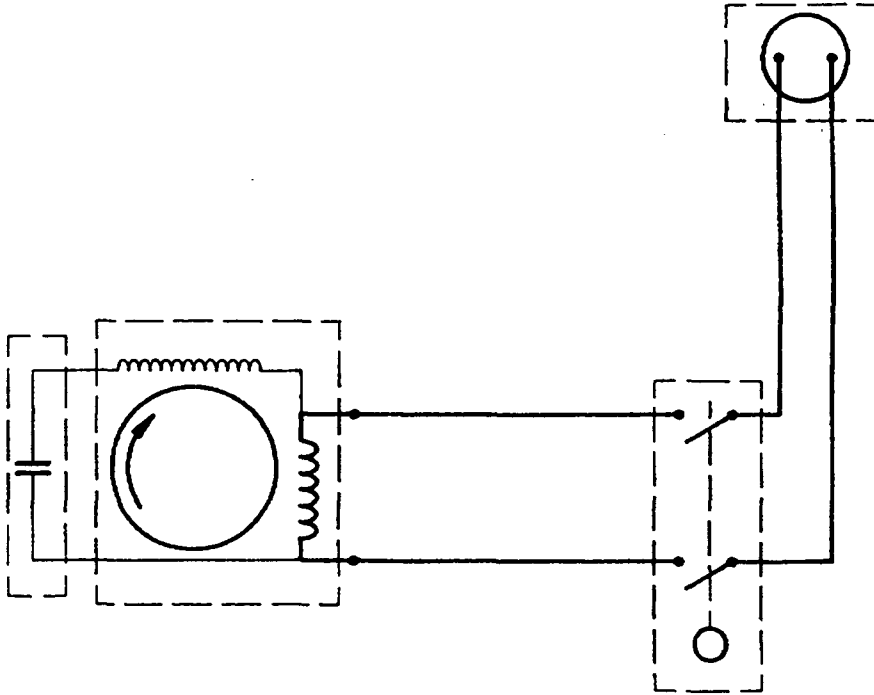

Lawn Mac Model ML 321/322

Lawn Mac Model ML 321/322

Item	Part No	Description
1.	1111.2759-01	Blade
2.	1111.2787-02	Blade Bolt
3.	1111.2751-01	Fan/Blade Holder
4.	1111.2750-13	Lower Cover
5.	1111.2929-02	Motor Cover
6.	1111.2761-13	Flap
7.	1111.2789-01	Spring
8.	9836.9110-12	Screw
9.	1111.2762-01	Wheel
10.	1111.2763-13	Hub Cap
11.	1111.2754-01	Wheel
12.	1111.2755-13	Hub Cap
13.	1111.2756-13	Wheel Cup
14.	1111.2788-01	Wheel Bolt
15.	9400.0239-00	Condenser (1000W Motor)
16.	1111.2765-00	Washer
17.	1111.2760-02	Collector
18.	1111.2758-13	Top Collector
19.	1111.2764-01	Cover
20.	1111.2768-02	Handle Bar Tube
21.	1111.2904-04	Upper Handle W Switch GB
22.	9847.7909-16	Screw
23.	9579.0008-00	Cable Holder
	9400.0246-00	Extension Cord (Not Illustrated) (GB)

Lawn Mac Model ML 321/322

McCULLOCH.
OUTDOOR PRODUCT (UK) Ltd.

McCulloch Outdoor Product (UK) Ltd
Centre 27 Business Park
Bankwood Way, Birstall
BATLEY WF17 9TB

Telephone: 01924 420888
Fax: 01924 420870