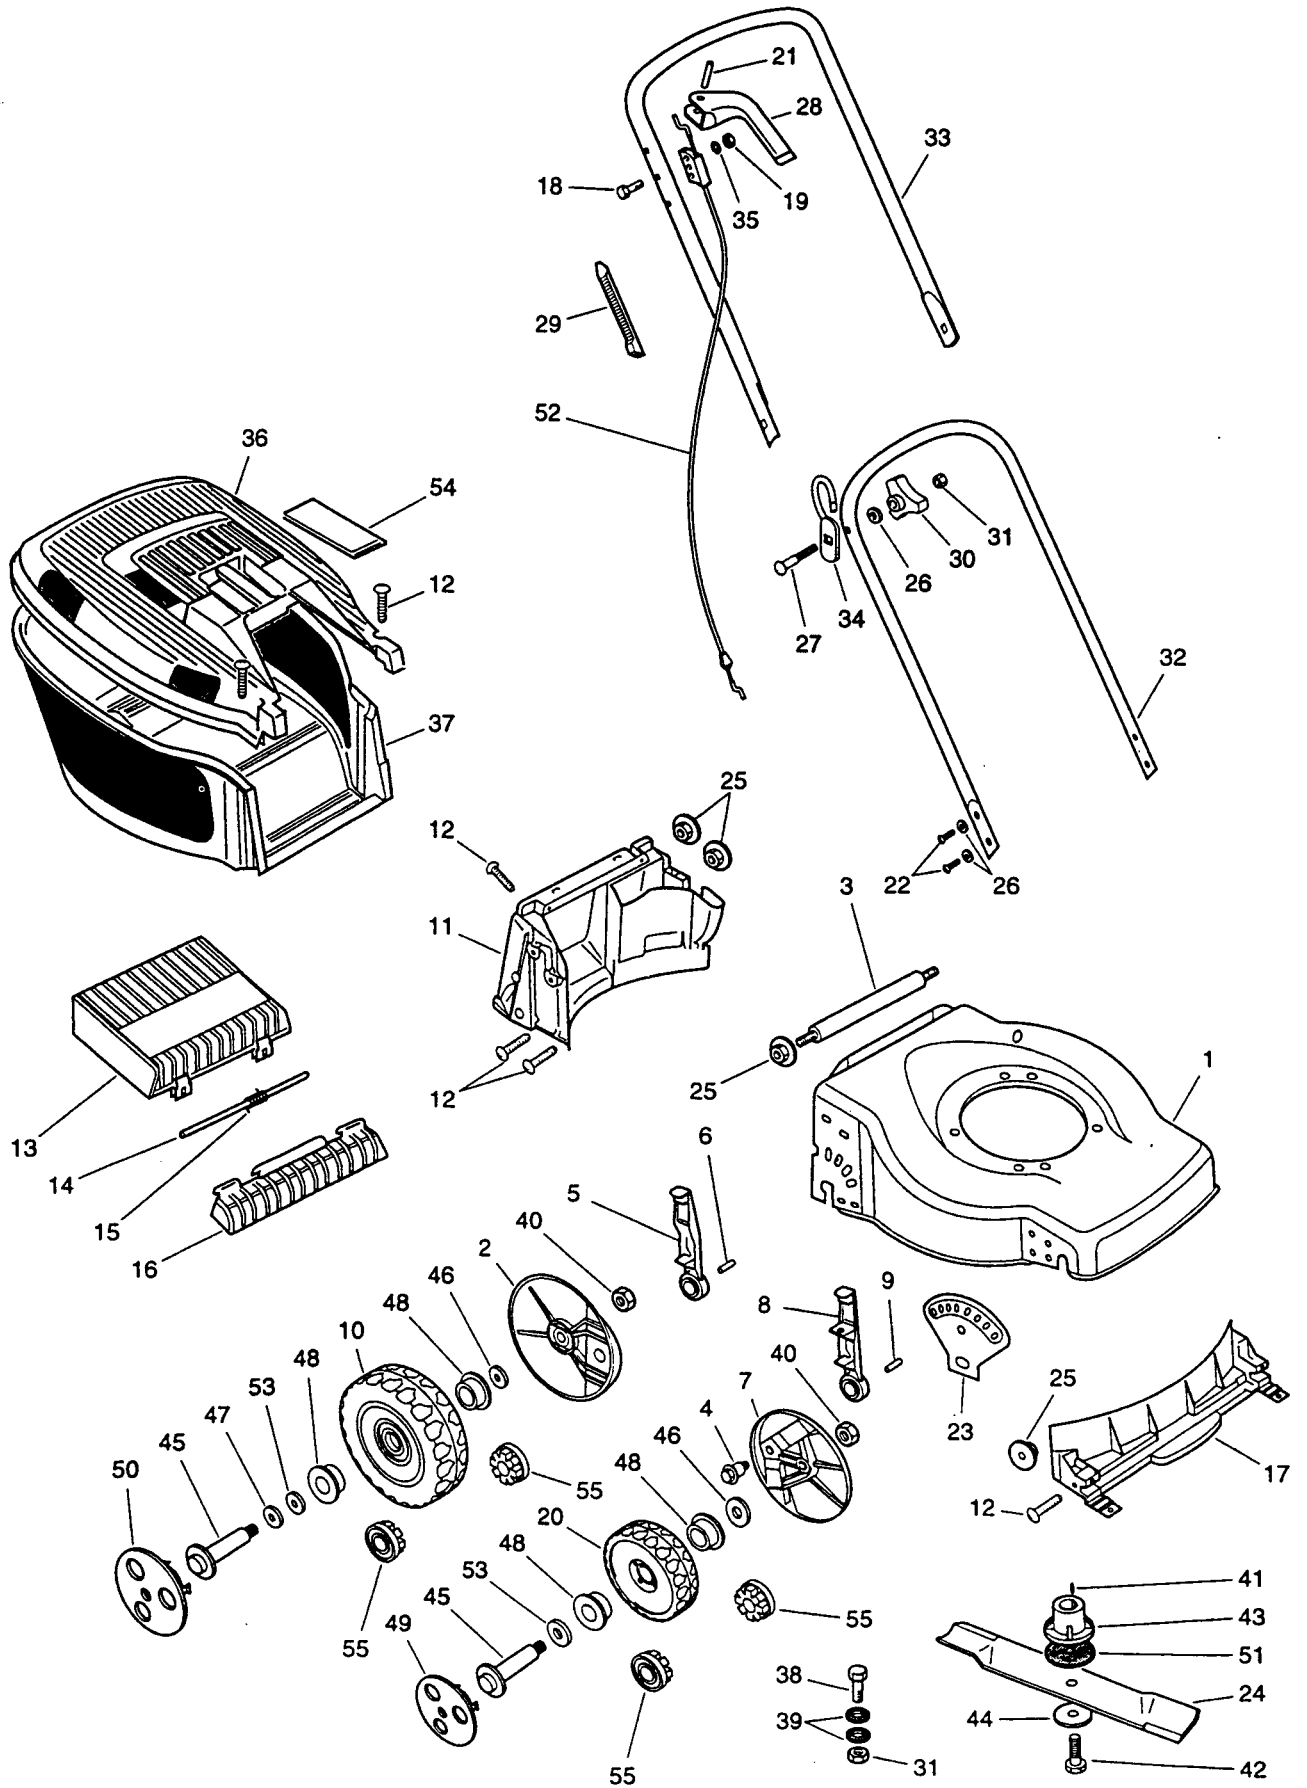

Lawn Mac Model ML 433

Lawn Mac Model ML 433

Item	Part No	Description	Item	Part No	Description
1.	349.196.065-10	Deck	29.	329.491.138-01	Cable Holder
2.	329.496.195-01	Wheel Lever	30.	329.493.812-01	Knob
3.	349.196.071-08	Reinforcement	31.	329.960.017-08	Nut
4.	329.496.092-08	Shoulder Bolt	32.	349.196.010-01	Lower Handle Tube
5.	349.296.023-01	Spring Lever	33.	349.196.184-01	Upper Handle Tube
6.	349.196.024-08	Key	34.	329.495.271-01	Rope Clamp
7.	329.496.194-01	Wheel Lever	35.	329.970.010-08	Washer
8.	349.296.021-01	Spring Lever	36.	349.196.060-10	Upper Grass Box
9.	349.196.025-08	Key	37.	349.196.061-10	Lower Grass Box
10.	329.496.193-01	Wheel	38.	329.900.182-08	Bolt
11.	349.196.052-01	Rear Baffle	39.	329.920.137-00	Grip Washer
12.	329.499.079-08	Screw	40.	329.491.890-08	Security Nut
13.	349.196.057-10	Rear Flap	41.	329.490.853-00	Key
14.	349.194.730-08	Shaft for Rear Flap	42.	329.491.849-08	Blade Bolt
15.	329.496.058-08	Spring Rear Flap	43.	329.496.180-00	Blade Mount
16.	349.196.056-10	Rear Flap Fixing	44.	329.493.379-00	Disk Washer
17.	349.196.051-01	Front Baffle	45.	329.493.898-08	Wheel Bolt
18.	329.911.287-08	Screw	46.	349.190.115-08	Washer
19.	329.960.015-08	Nut	47.	329.496.190-08	Washer
20.	349.196.192-01	Wheel	48.	329.493.888-00	Ball Bearing
21.	329.495.267-00	Key	49.	349.196.088-10	Hub Cap
22.	329.900.431-08	Bolt	50.	349.196.089-10	Hub Cap
23.	349.196.019-08	Sector	51.	329.493.378-00	Fibre Ring
24.	329.490.006-00	Blade	52.	329.496.104-00	OPC Cable
25.	329.496.091-08	Nut	53.	329.493.294-00	Disk Washer
26.	329.970.012-08	Washer	54.	329.496.150-01	Cap Cover
27.	329.493.813-08	Logscrew	55.	329.496.191-01	Bushing
28.	329.495.268-01	Lever OPC