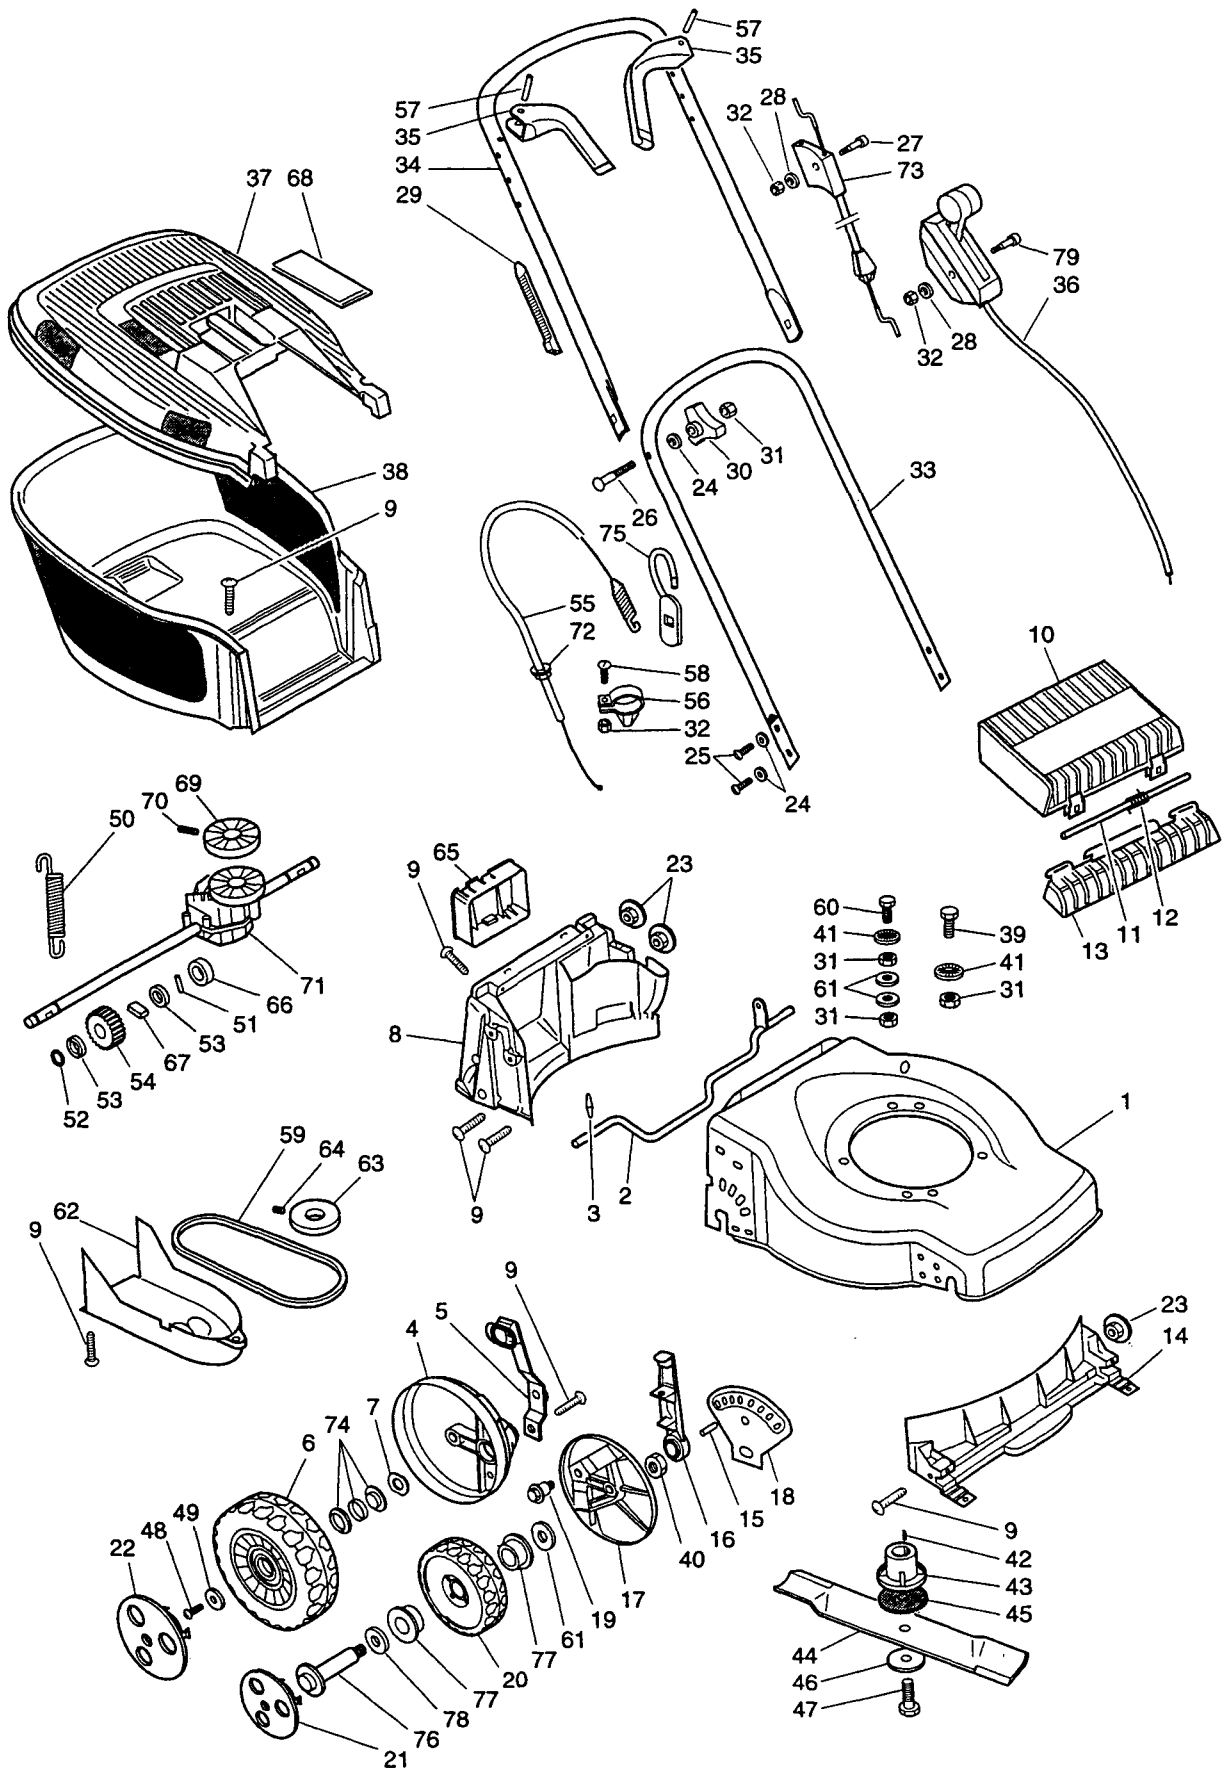

Lawn Mac Model ML 546

Lawn Mac Model ML 546

| Item | Part No. | Description | Item | Part No. | Description |
|------|------------|----------------------|------|------------|-----------------|
| 1. | 4919600010 | Deck | 41. | 2992013700 | Washer |
| 2. | 4919607708 | Shaft Backside | 42. | 2949085300 | Key |
| 3. | 2949607900 | Key | 43. | 2949618000 | Blade Mount |
| 4. | 2949608201 | Cap | 44. | 2949000500 | Blade |
| 5. | 4929608300 | Spring Lever | 45. | 2949337800 | Fibre Ring |
| 6. | 2949609400 | Wheel | 46. | 2949337900 | Disk Washer |
| 7. | 2949608608 | Washer | 47. | 2949184908 | Blade Bolt |
| 8. | 4919600201 | Rear Baffle | 48. | 2949625908 | Screw |
| 9. | 2949907908 | Screw | 49. | 4919298608 | Washer |
| 10. | 4919605701 | Rear Flap Euro | 50. | 2949602800 | Spring |
| 11. | 4919473008 | Shaft for Rear Flap | 51. | 2949602900 | Key |
| 12. | 2949605808 | Spring For Rear Flap | 52. | 2949455400 | Safety Ring |
| 13. | 4919605610 | Rear Flap Fixing | 53. | 2949603001 | Bushing |
| 14. | 4919600101 | Front Baffle | 54. | 2949518000 | Gear |
| 15. | 4919602508 | Key for Spring | 55. | 2949618500 | Cable |
| 16. | 4929602101 | Spring Lever | 56. | 2949513201 | Support |
| 17. | 2949619401 | Wheel Lever | 57. | 2949526700 | Key |
| 18. | 4919601908 | Sector | 58. | 2991075808 | Screw |
| 19. | 2949609208 | Shoulder Bolt | 59. | 2949511700 | V-Belt |
| 20. | 4919619201 | Wheel | 60. | 2990018408 | Bolt |
| 21. | 4919608810 | Hub Cap | 61. | 4919011508 | Washer |
| 22. | 4919608910 | Hub Cap | 62. | 4919600301 | Belt Cover |
| 23. | 2949609108 | Nut | 63. | 2949603408 | Pulley |
| 24. | 2997001208 | Washer | 64. | 2949456800 | Screw |
| 25. | 2990043108 | Bolt | 65. | 4919600501 | Battery Holder |
| 26. | 2949381308 | Log Screw | 66. | 2949456100 | Ball Bearing |
| 27. | 2991128708 | Screw | 67. | 4919243000 | Key |
| 28. | 2997001008 | Washer | 68. | 2949615001 | Cover |
| 29. | 2949113801 | Cable Holder | 69. | 2949601101 | Pulley |
| 30. | 2949381201 | Knob | 70. | 2949601000 | Key |
| 31. | 2996001708 | Nut | 71. | 2949601200 | Gear Box |
| 32. | 2996001508 | Nut | 72. | 2949601701 | Cable Protector |
| 33. | 4919600701 | Lower Handle Tube | 73. | 2949610400 | OPC Cable |
| 34. | 4919618401 | Upper Handle Tube | 74. | 2949609500 | Ball Bearing |
| 35. | 2949526801 | OPC Lever | 75. | 2949527108 | String Holder |
| 36. | 2949615800 | Throttle Cable | 76. | 2949389808 | Wheel Bolt |
| 37. | 4919606010 | Upper Grass Box | 77. | 2949388800 | Ball Bearing |
| 38. | 4919606101 | Lower Grass Box | 78. | 2949329400 | Disk Washer |
| 39. | 2990018208 | Bolt | 79. | 2991128708 | Screw |
| 40. | 2949189008 | Security Nut | | | |